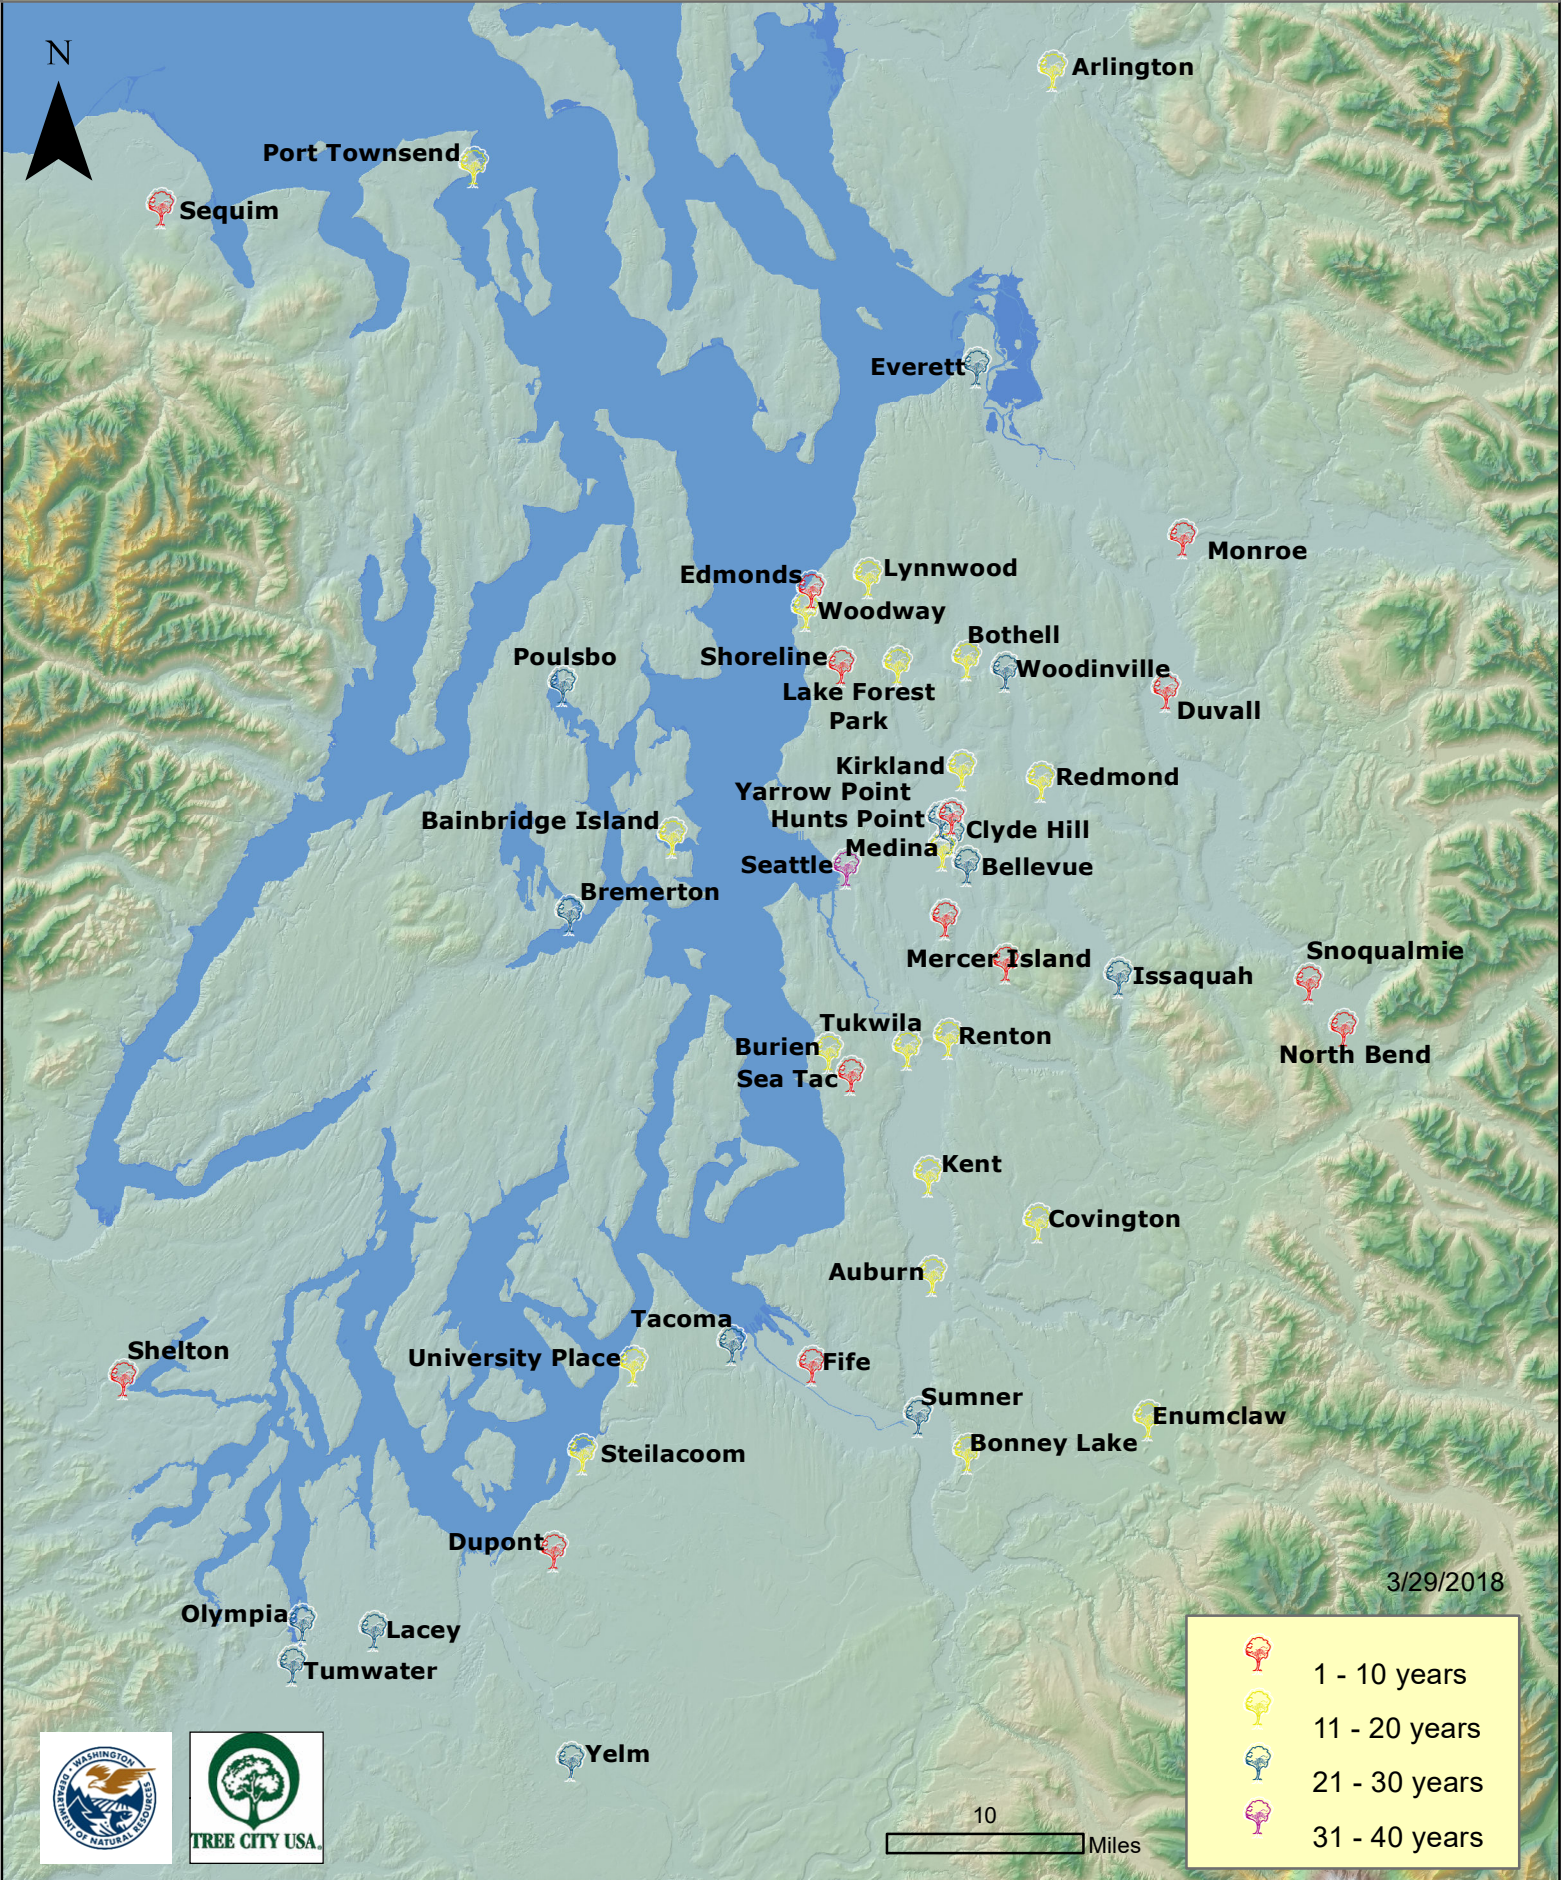

2018 Washington Tree City USA Communities

See reverse side for additional Tree City USA Communities located in the Puget Sound Region

3/29/2018

- 1 - 10 years
- 11 - 20 years
- 21 - 30 years
- 31 - 40 years
- DNR Regions

2018 Washington Tree City USA Communities: Puget Sound Area

10 Miles