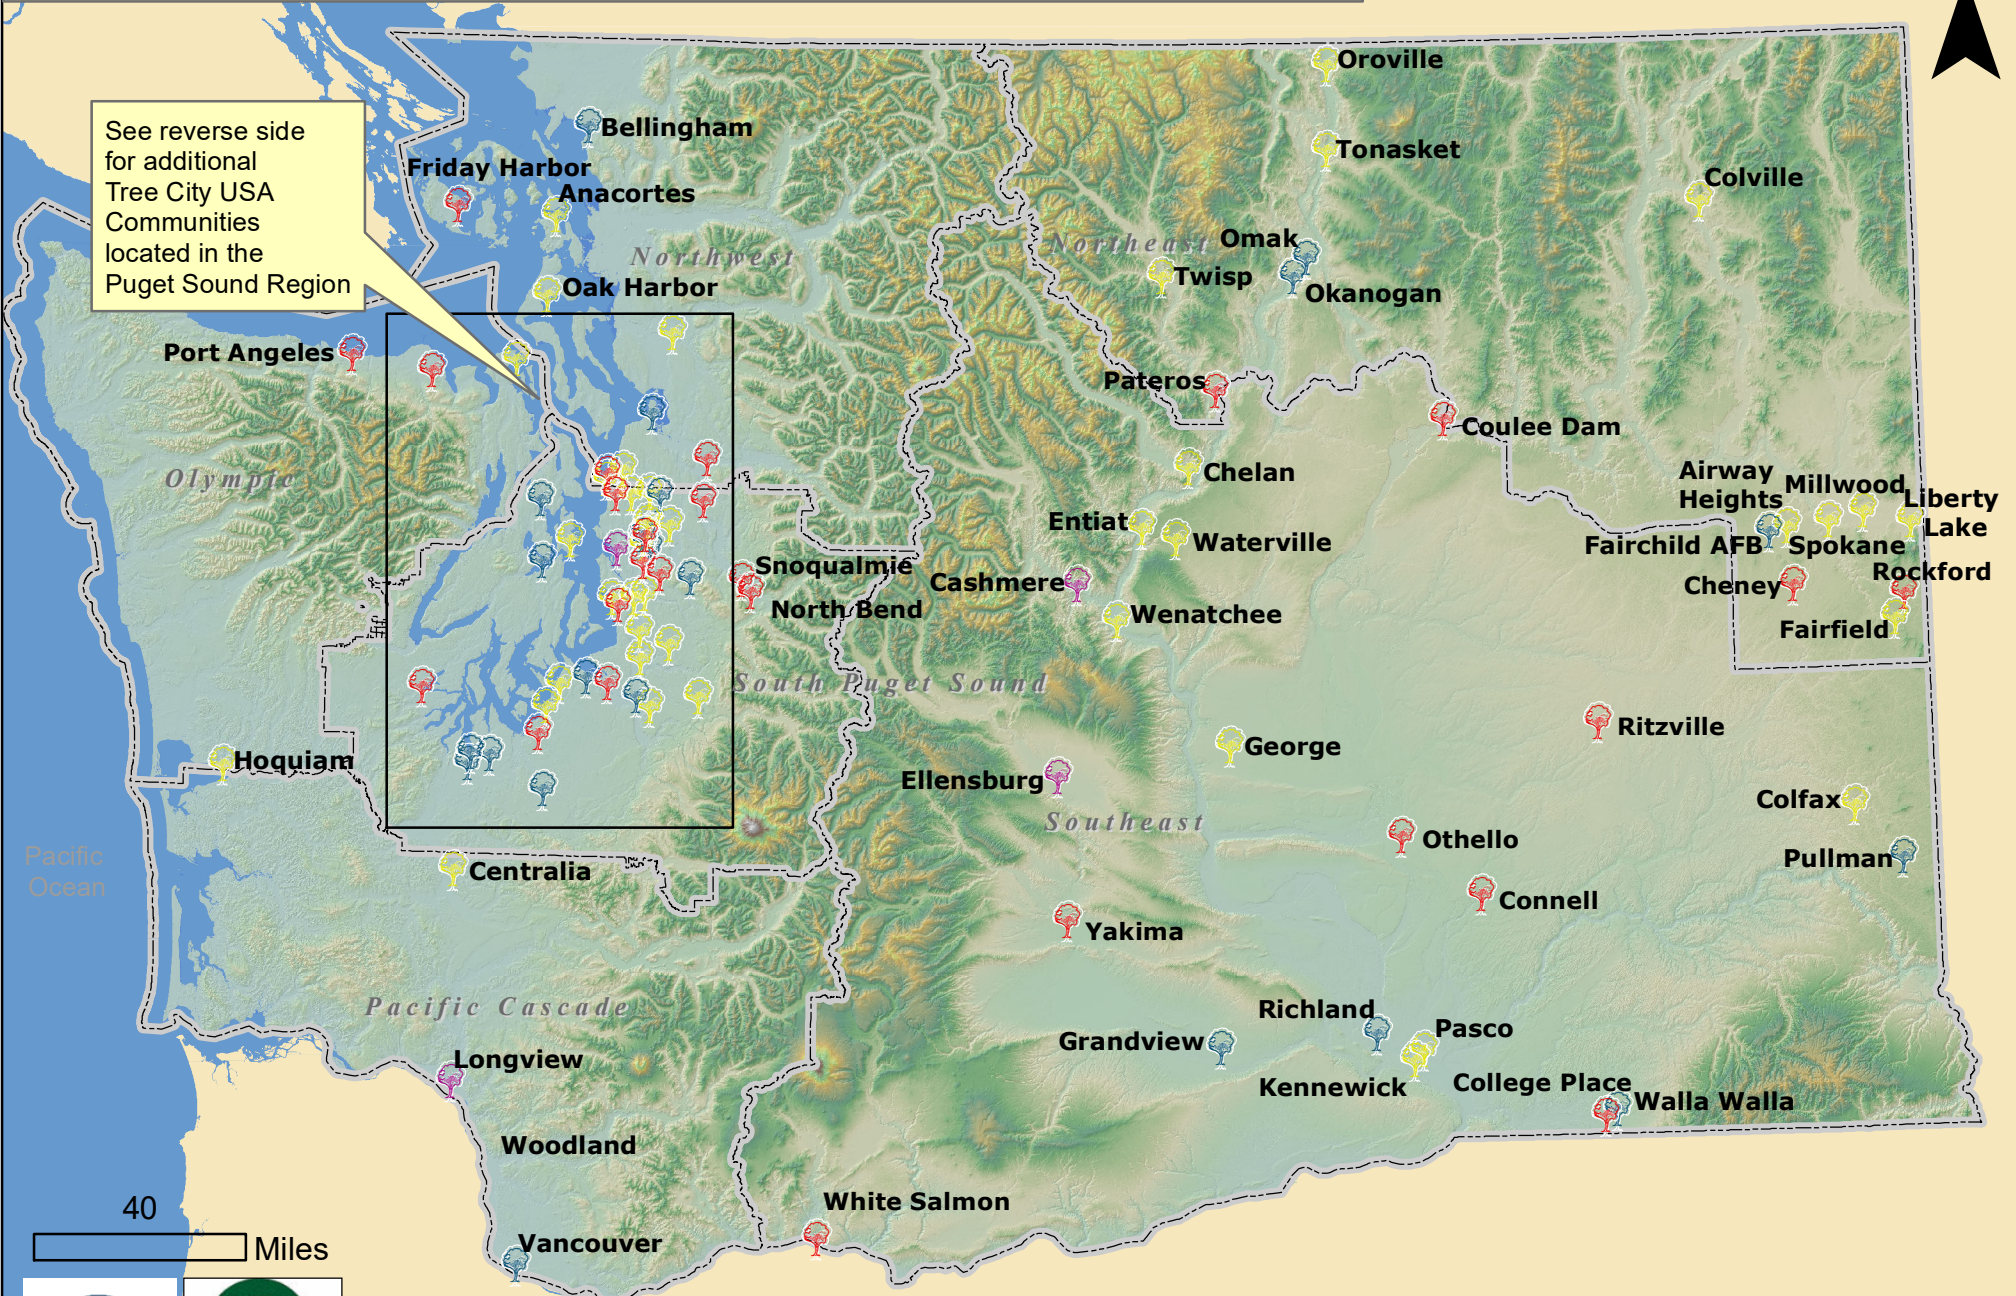

2018 Washington Tree City USA Communities

See reverse side for additional Tree City USA Communities located in the Puget Sound Region

3/29/2018

- 1 - 10 years
- 11 - 20 years
- 21 - 30 years
- 31 - 40 years
- DNR Regions

2018 Washington Tree City USA Communities: Puget Sound Area

10 Miles