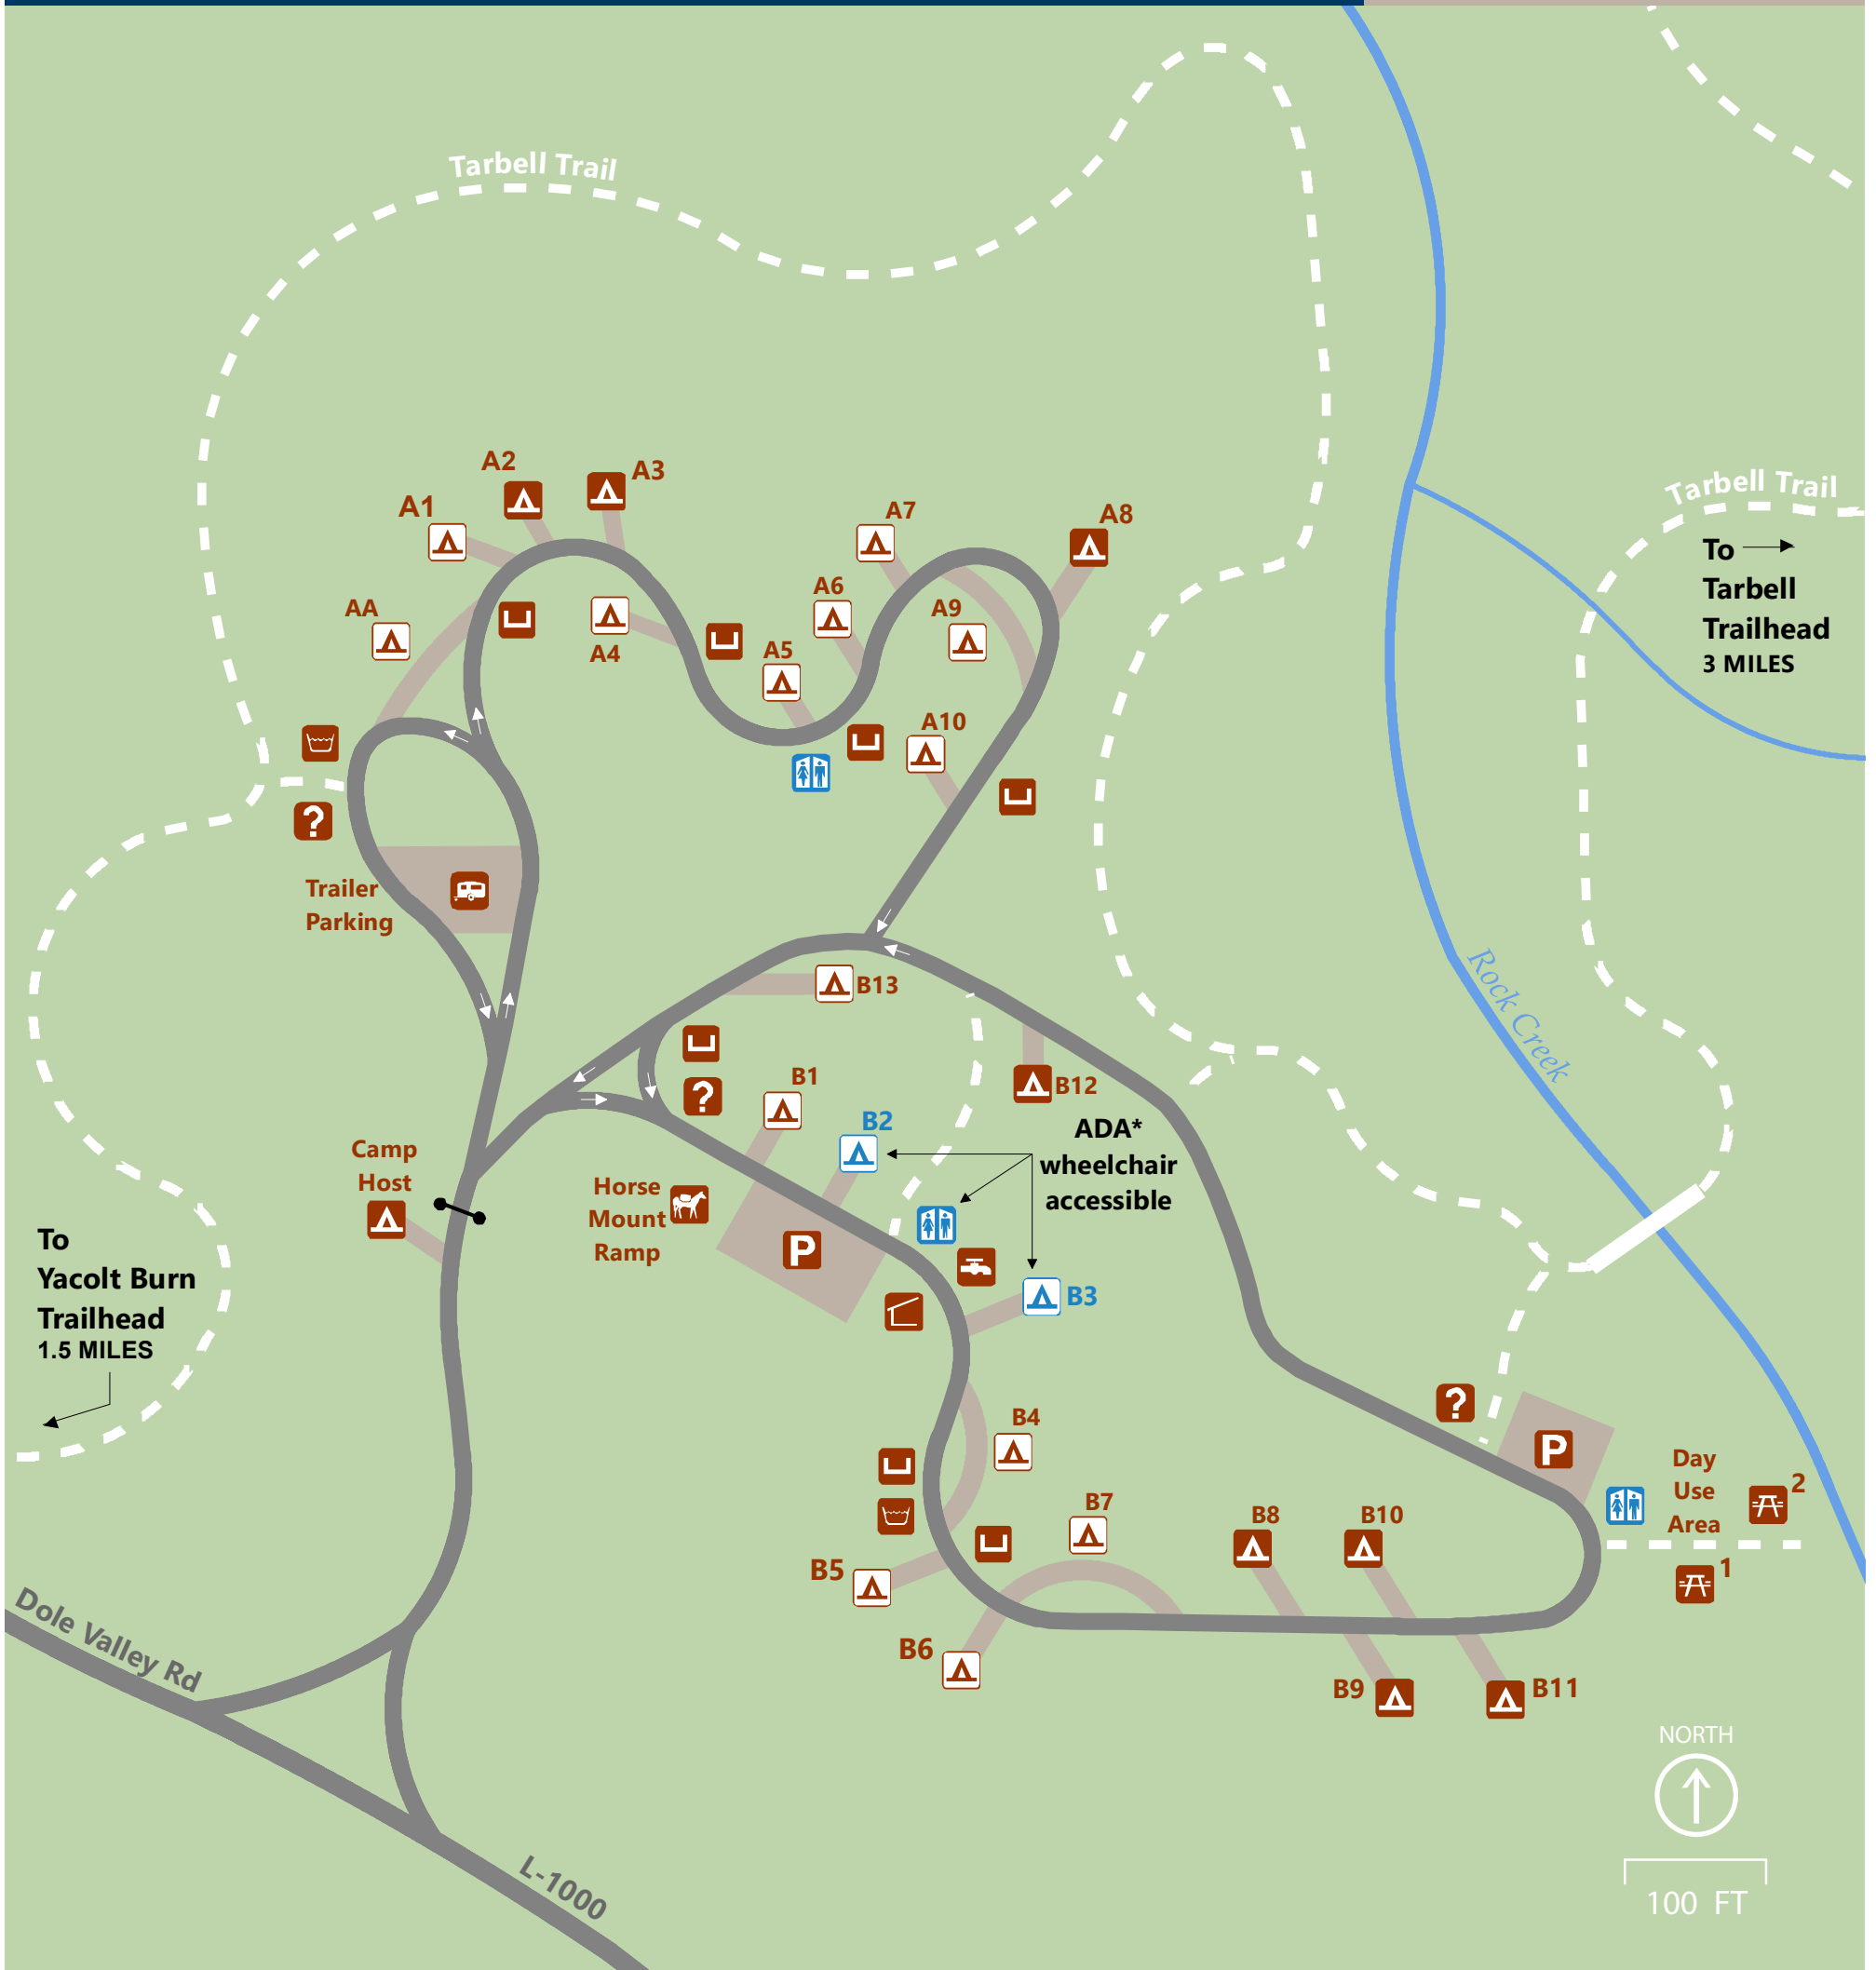

Rock Creek Campground

Discover Pass required
for vehicles

discoverpass.wa.gov

Yacolt Burn State Forest

Please stay on designated trails. If a trail is not posted with DNR signs, and does not appear on DNR maps, it is not approved for public use.

- Corral Access Campsite
- Tent Only Campsite
- Information
- Toilet (ADA*)
- Parking
- Picnic Shelter
- Non-Potable Water
- Water Trough
- Horse Waste Bin
- DNR Trust Land
- Trail

To report illegal activities, call 360-577-2025, pacific-cascade.region@dnr.wa.gov

For current trail conditions, scan here

Know the rules - scan here to learn more

*ADA (Americans with Disabilities Act)

No reservations. First come first served. Dogs allowed on leash. Dispose of pet waste appropriately.