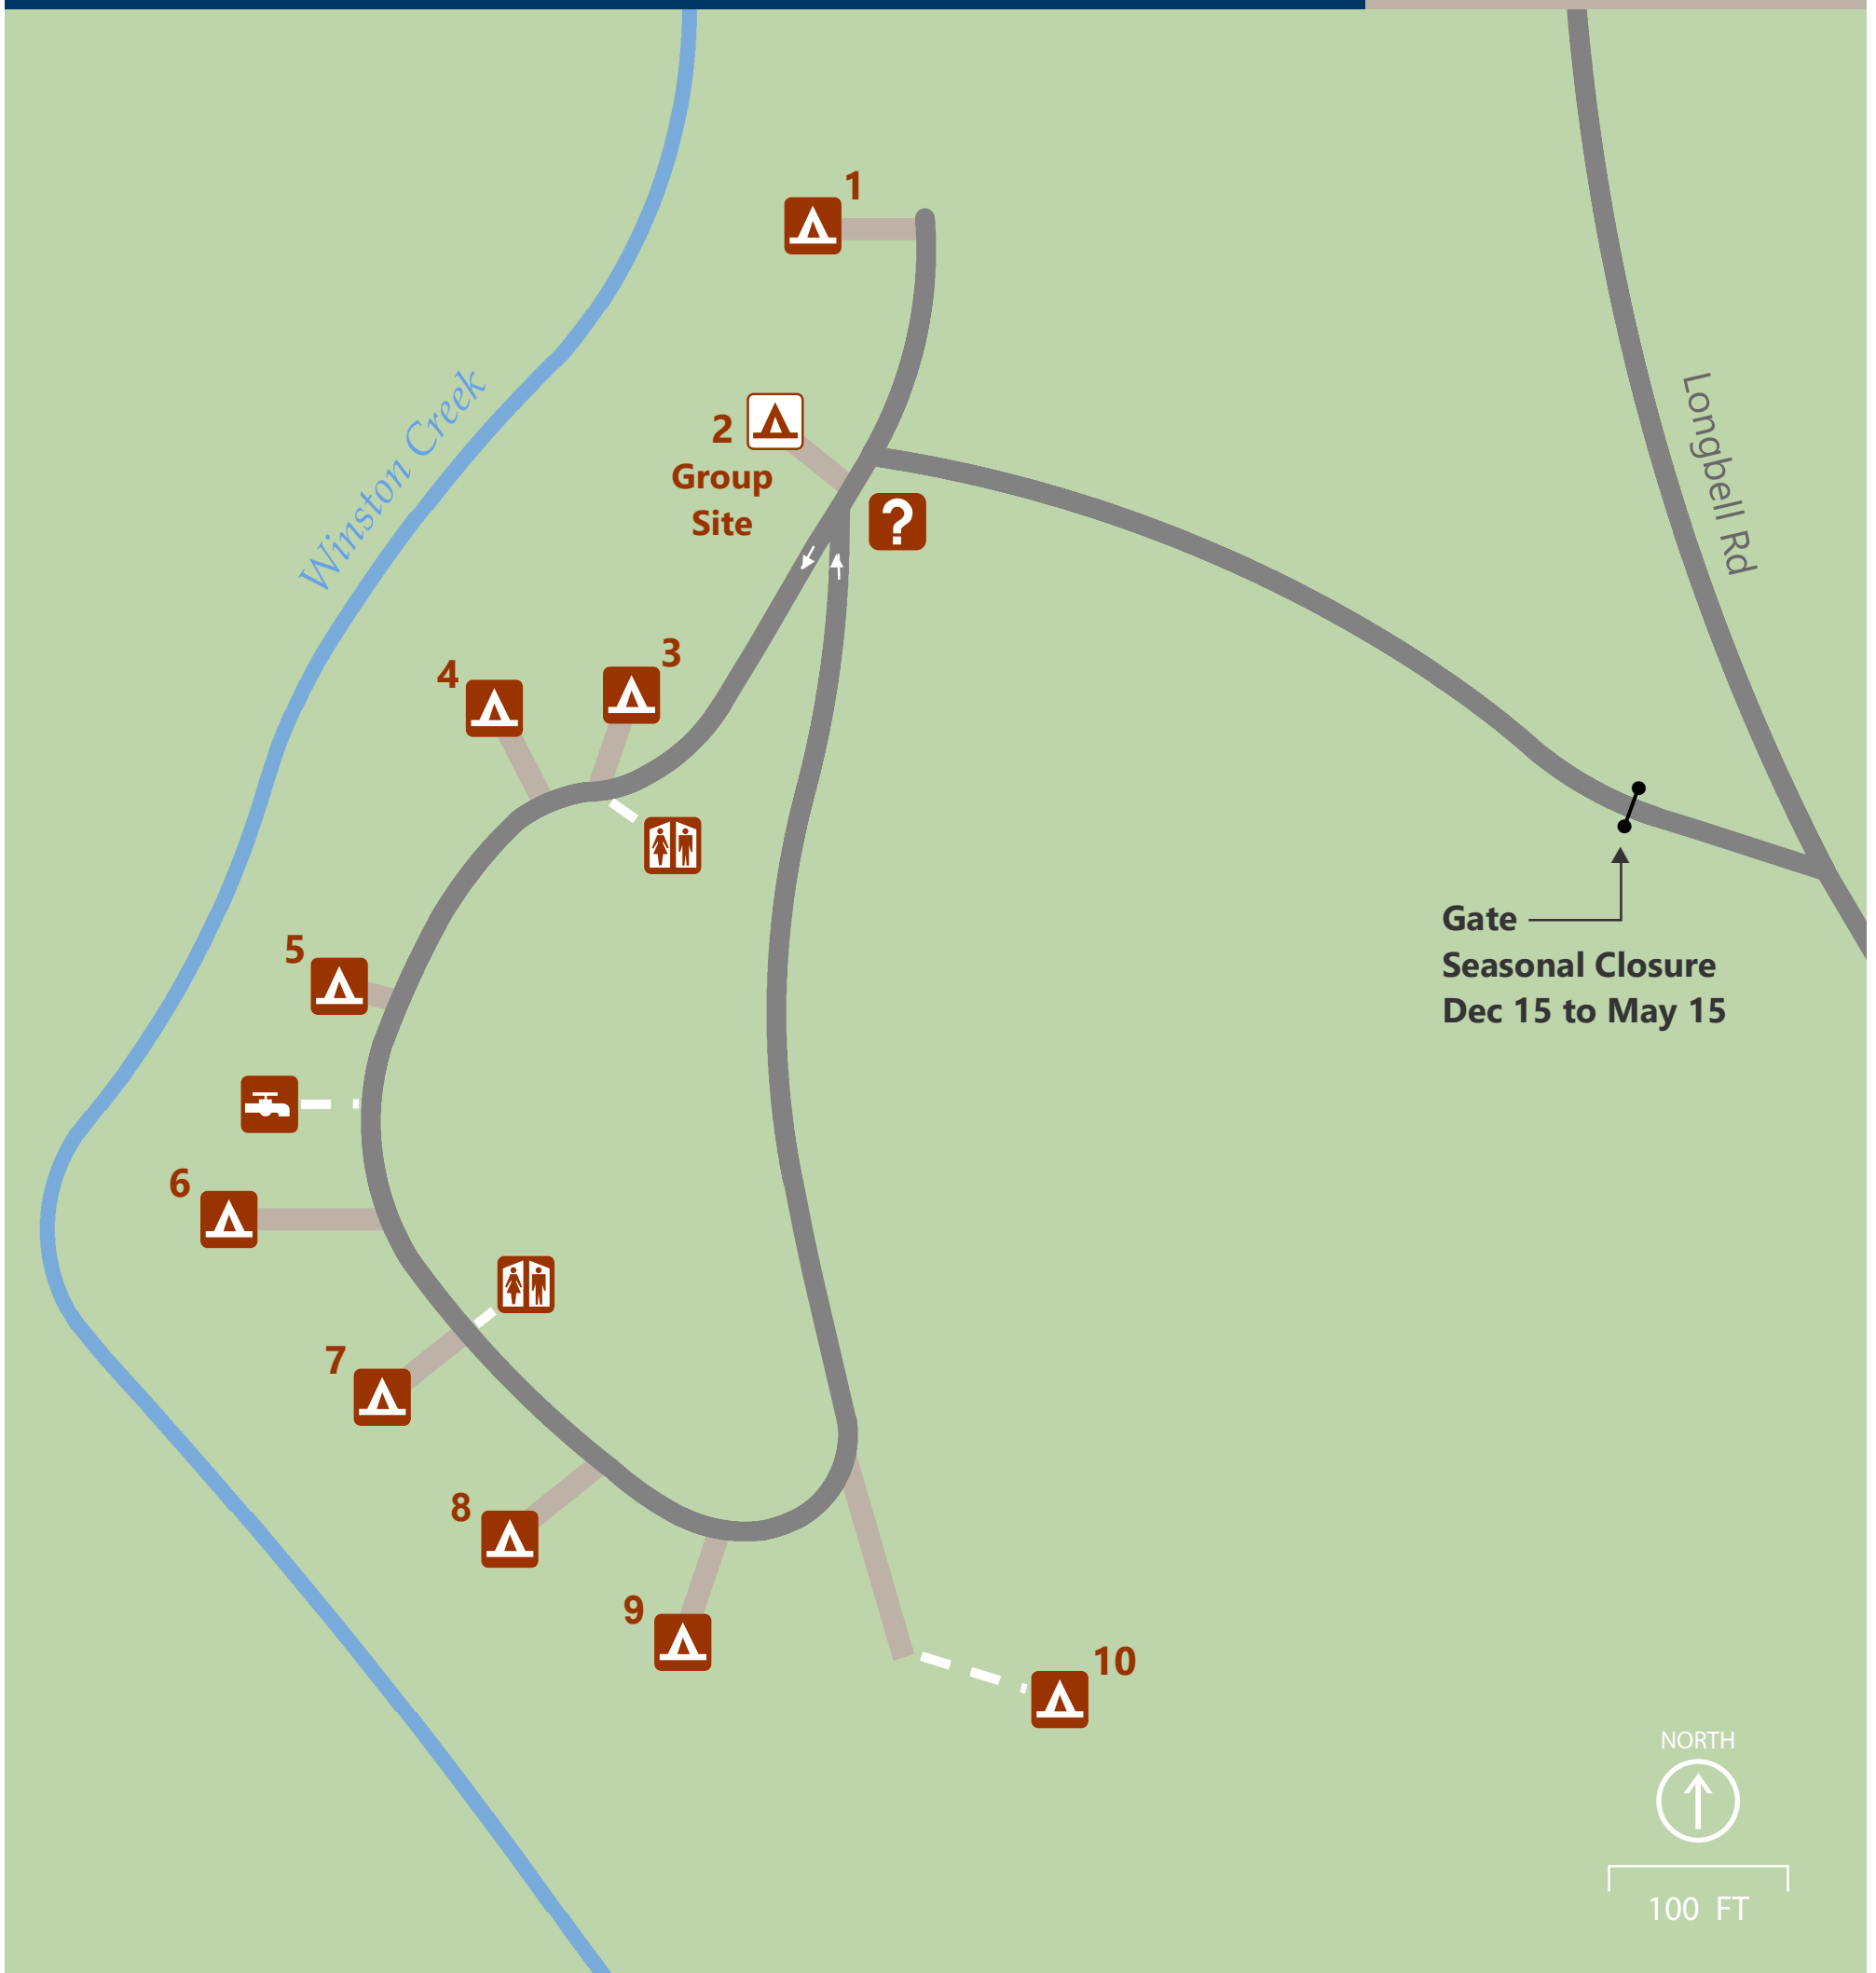

Winston Creek Campground

Discover Pass required
for vehicles

discoverpass.wa.gov

Winston Creek State Forest

Please stay on designated trails. If a trail is not posted with DNR signs, and does not appear on DNR maps, it is not approved for public use.

- Campsite
- Group Campsite
- Information
- Toilet
- Non-Potable Water
- Gate
- Trail
- Road
- DNR Trust Lands

To report illegal activities, call 360-577-2025, pacific-cascade.region@dnr.wa.gov

For current trail conditions, scan here

Know the rules - scan here to learn more

Camping by reservation only. Dogs allowed on leash. Dispose of pet waste appropriately.

www.dnr.wa.gov/recreation