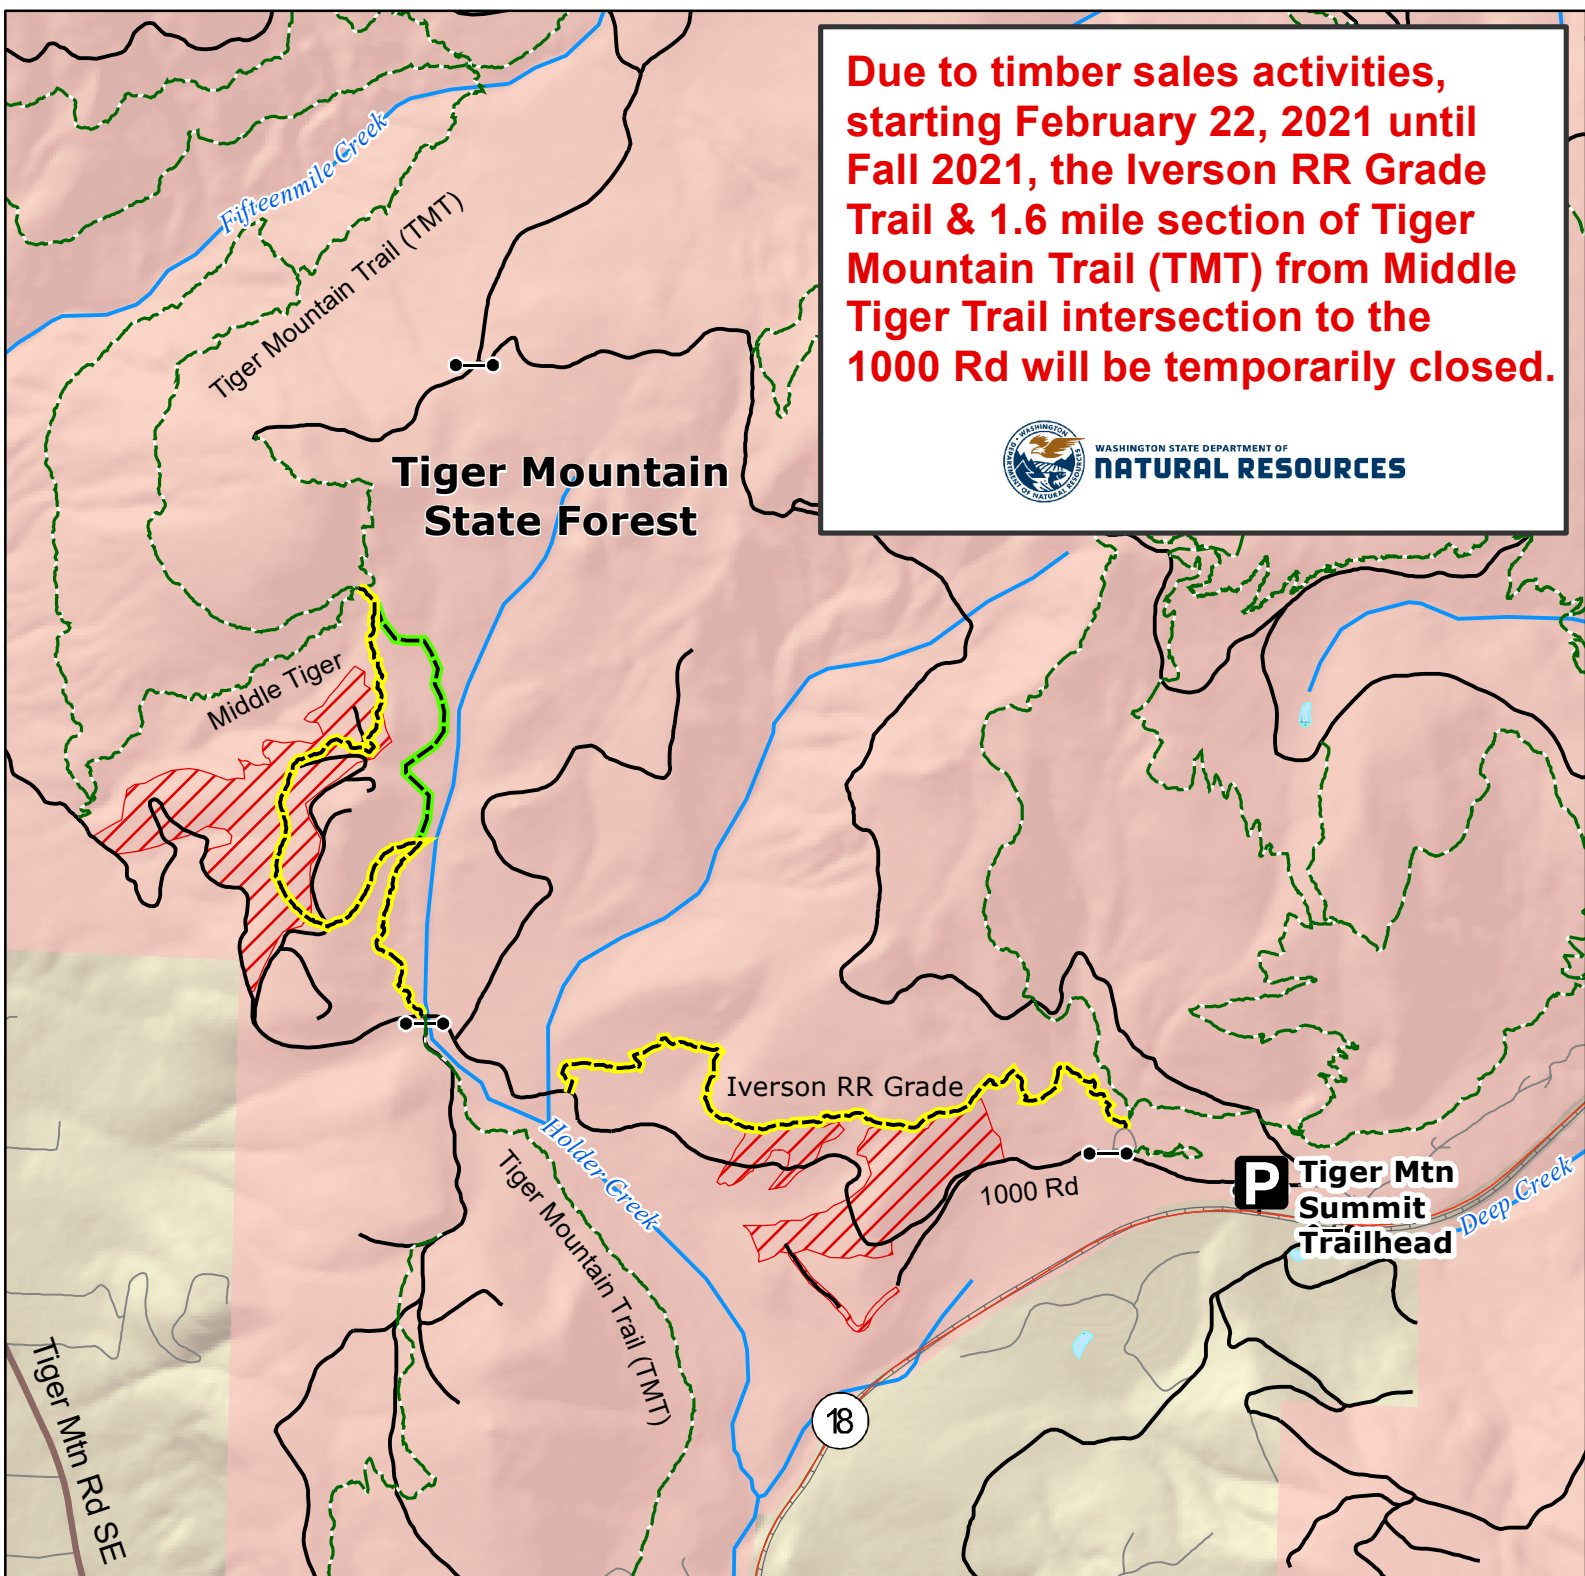

Temporary Trail Closures - Iverson RR Grade Trail and section of Tiger Mountain Trail (TMT)

Due to timber sales activities, starting February 22, 2021 until Fall 2021, the Iverson RR Grade Trail & 1.6 mile section of Tiger Mountain Trail (TMT) from Middle Tiger Trail intersection to the 1000 Rd will be temporarily closed.

WASHINGTON STATE DEPARTMENT OF
NATURAL RESOURCES

— Temporary Trail Closures

— DNR Forest Roads

— Future Trail Re-Reroute

▨ Timber Harvest Areas

--- DNR Recreation Trails

■ DNR Trust Managed Lands