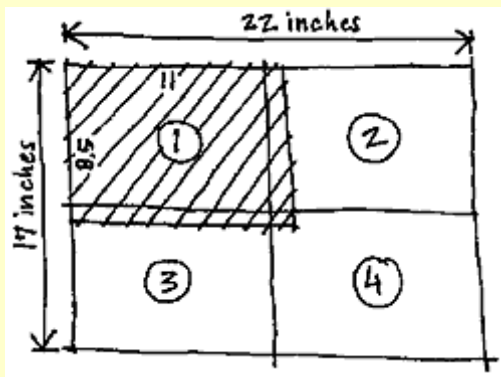

**"Trees to Seas: Journey of the wild salmon" board game** (244k .pdf document) is a fun and educational way for children and adults to learn about the connection between trees and wild salmon. Along the way you will find out interesting facts about the salmon's incredible journey and the obstacles they face along the way. The game also highlights ways people can get involved in their communities to help preserve and enhance the wildlife habitat. Join the wild salmon on their journey from their birthplace high in a mountain stream, to the Pacific Ocean, and back home again.

ATTENTION STUDENTS AND TEACHERS: In order to get the most out of "Trees to Seas: Journey of the wild salmon" it is recommended that you [download the instruction pages](#) (159k .pdf document) which come complete with four cut-out game pieces, the connection of trees to the salmon's life cycle, a vocabulary list and a diagram of a coastal basin aquatic ecosystem. To view and print the instructions you will need the [Free Adobe Acrobat Reader](#).

INSTRUCTIONS: In order to view and print out the complete board game you must first download the [Free Adobe Acrobat Reader](#). The game has been divide into four (4) 8.5" x 11" pages which can be taped together (see diagram).