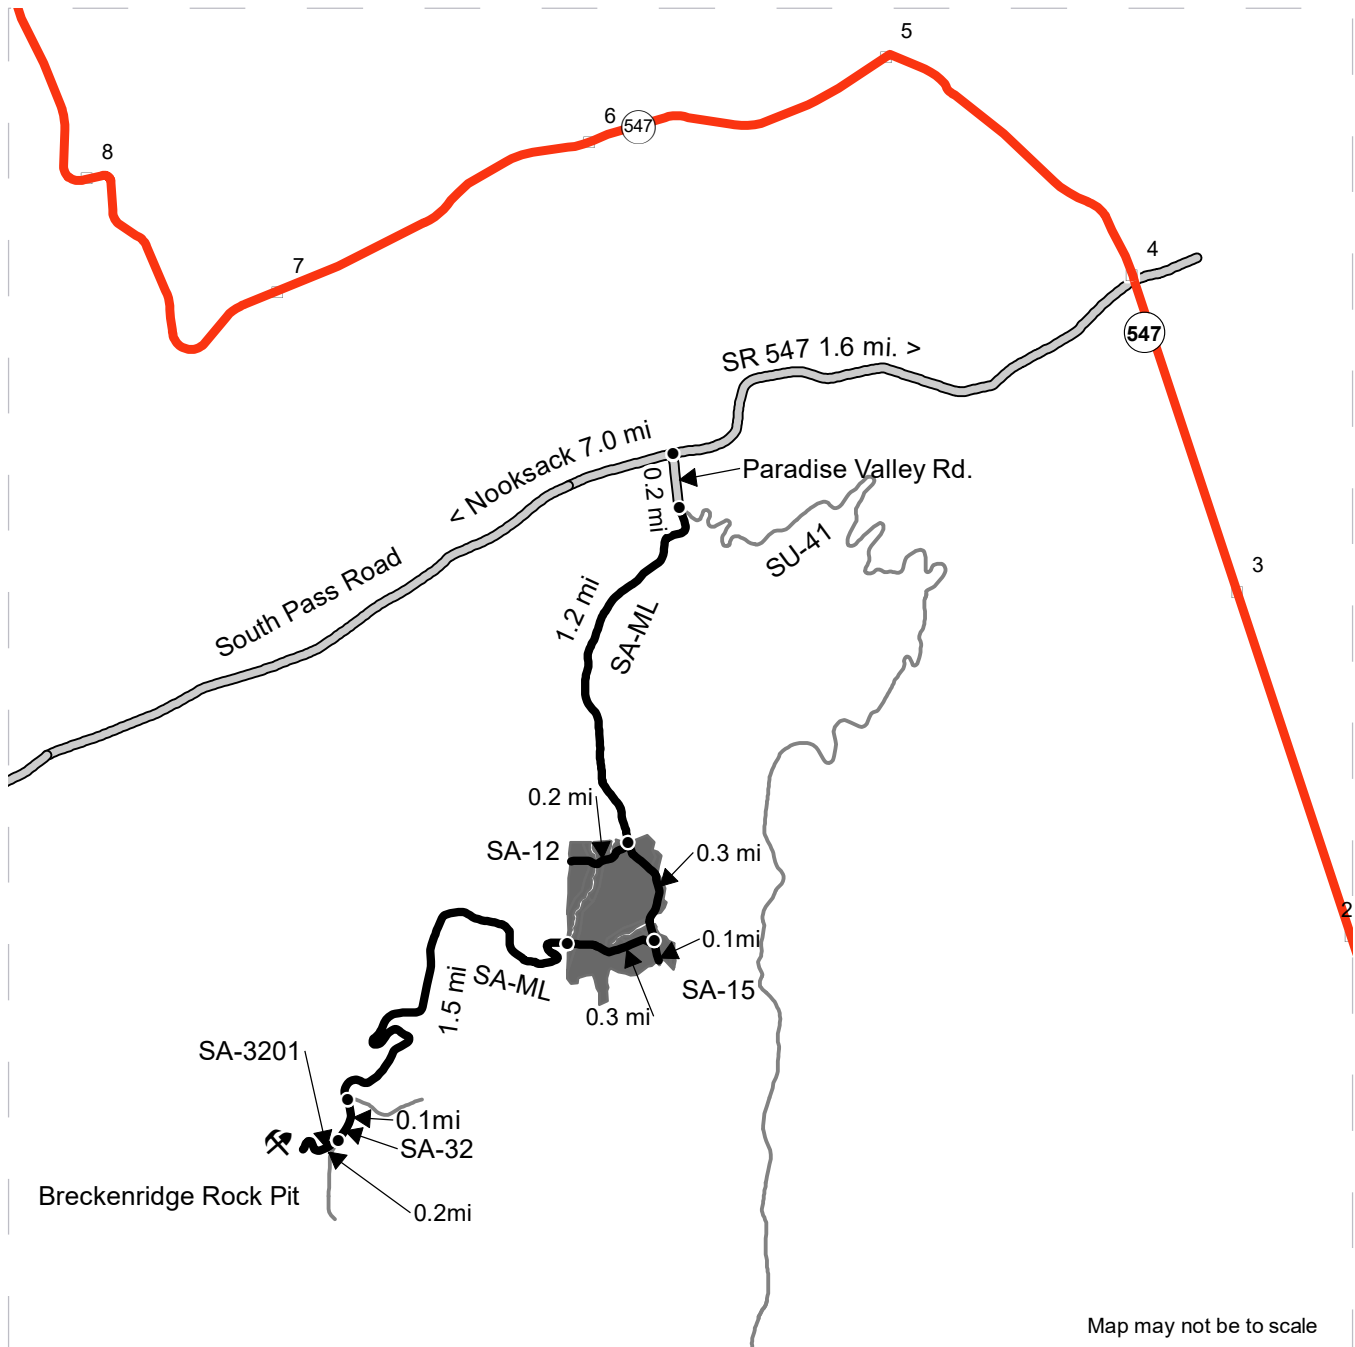

Map may not be to scale

### DRIVING DIRECTIONS:

- Timber Sale Unit
- Haul Route
- Other Road
- Milepost Markers
- Distance Indicator
- Rock Pit
- Highway
- County Road

#### Harvest Unit

From the intersection of SR 547 and South Pass Road, at SR 547 Milepost 4, travel 1.6 mi. east on South Pass Road to Paradise Valley Rd.

Turn left onto Paradise Valley Rd. and proceed for 0.2 mi to the SA-ML, continue straight on the SA-ML for 1.2 miles to enter the Harvest Unit. At this point you can turn right onto the SA-12 to access the Northern end of the unit or travel 0.6 mi. on the SA-ML through the unit.

#### Rock Pit

From the point where the SA-ML leaves the harvest unit at the southwest end of the unit continue 1.5 mi on the SA-ML road. At this point turn right onto the SA-32 road and continue for 0.1 mi. Turn right onto the SA-3201 and continue for 0.2 mi to the Breckenridge Rock Pit.