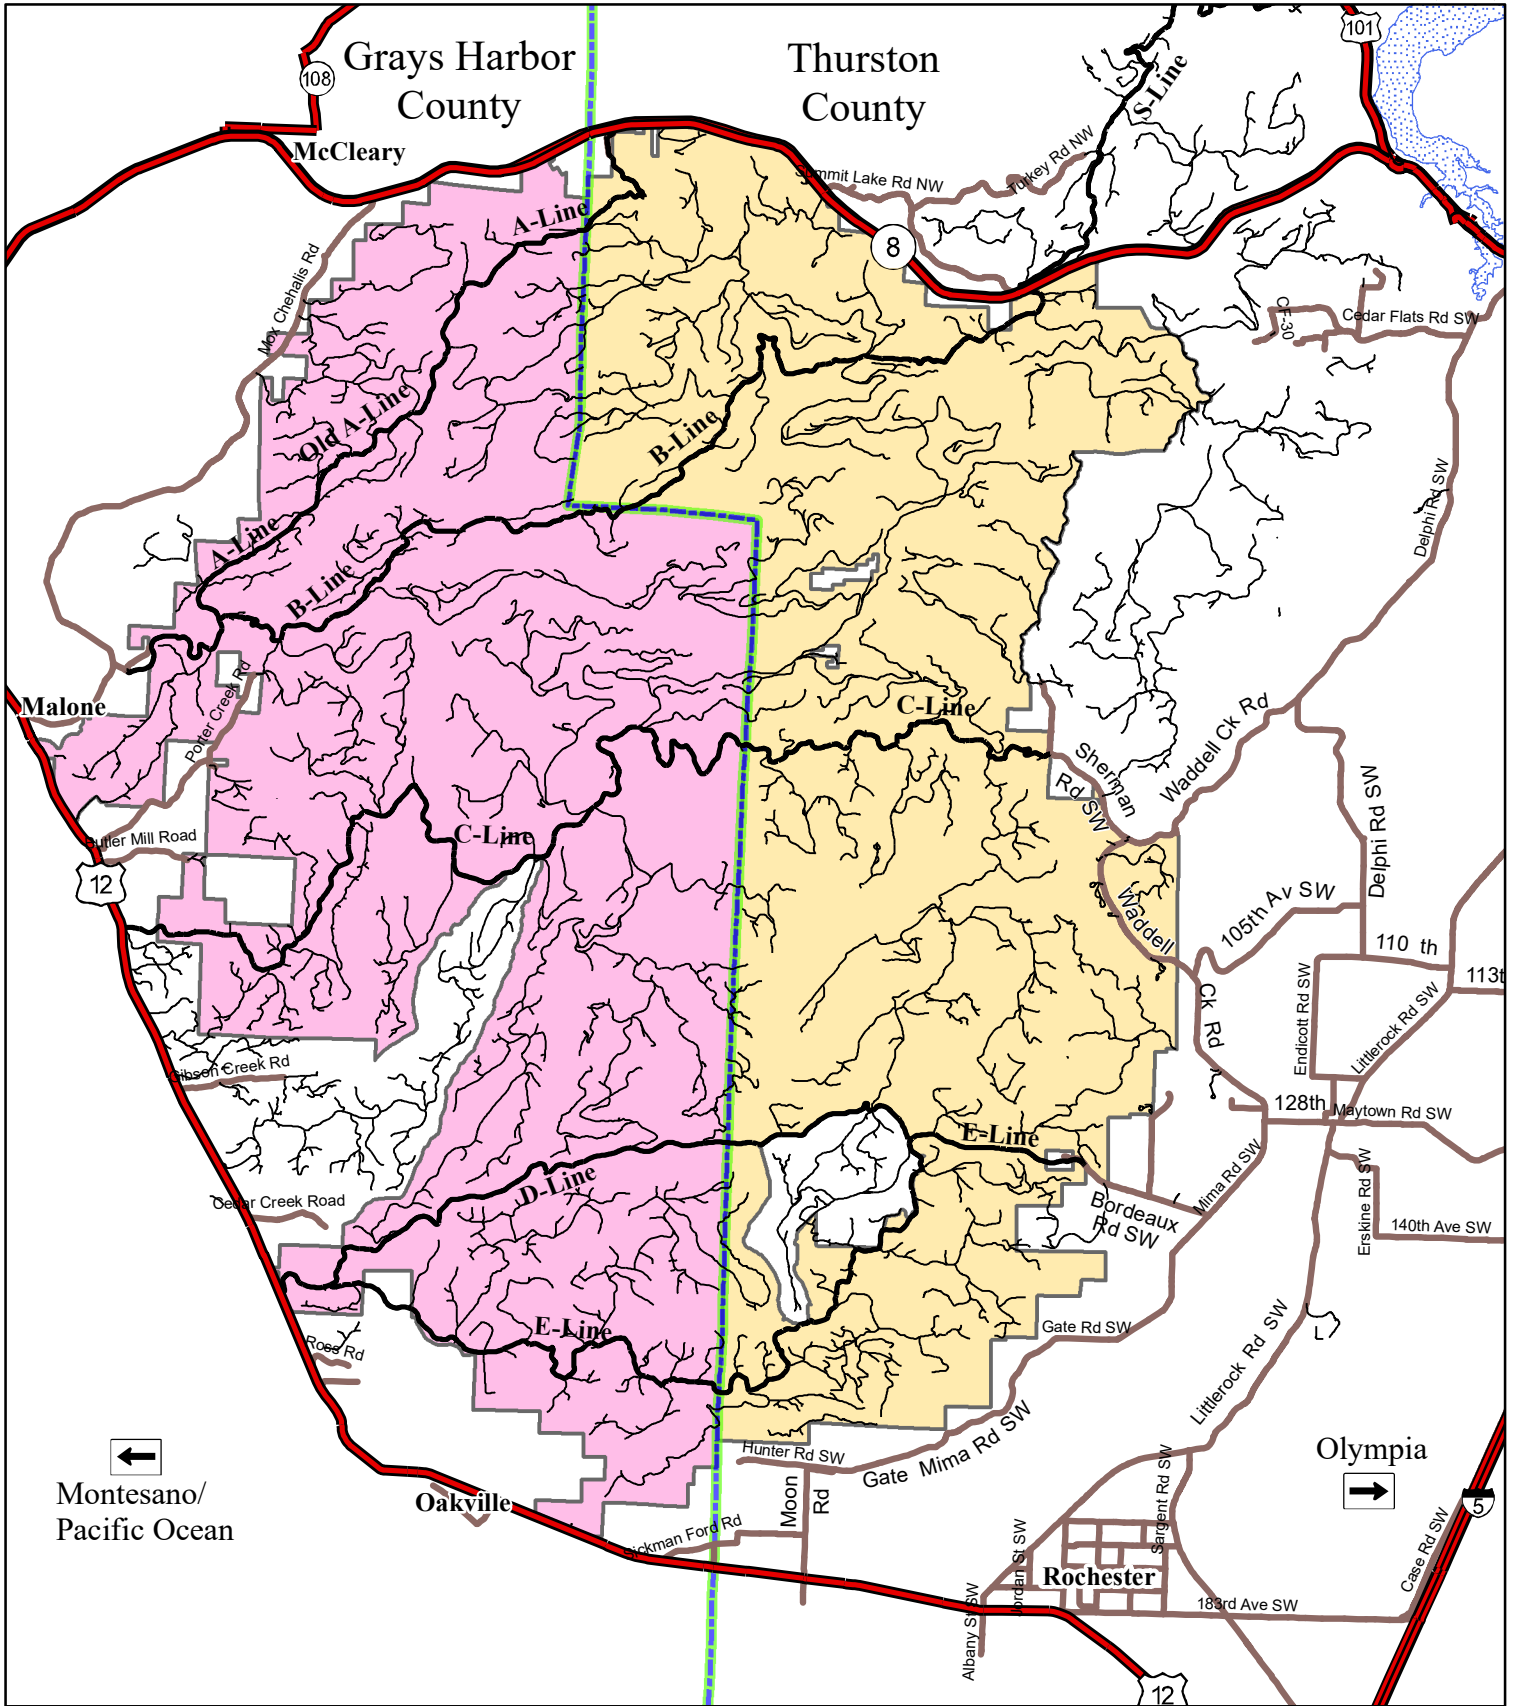

Capitol State Forest Brush Permit Areas 2023

Legend

- Thurston County Brush Permit Area
- Grays Harbor County Brush Permit Area
- County Boundaries
- Main Access Roads
- All-Weather Access Roads
- County Roads