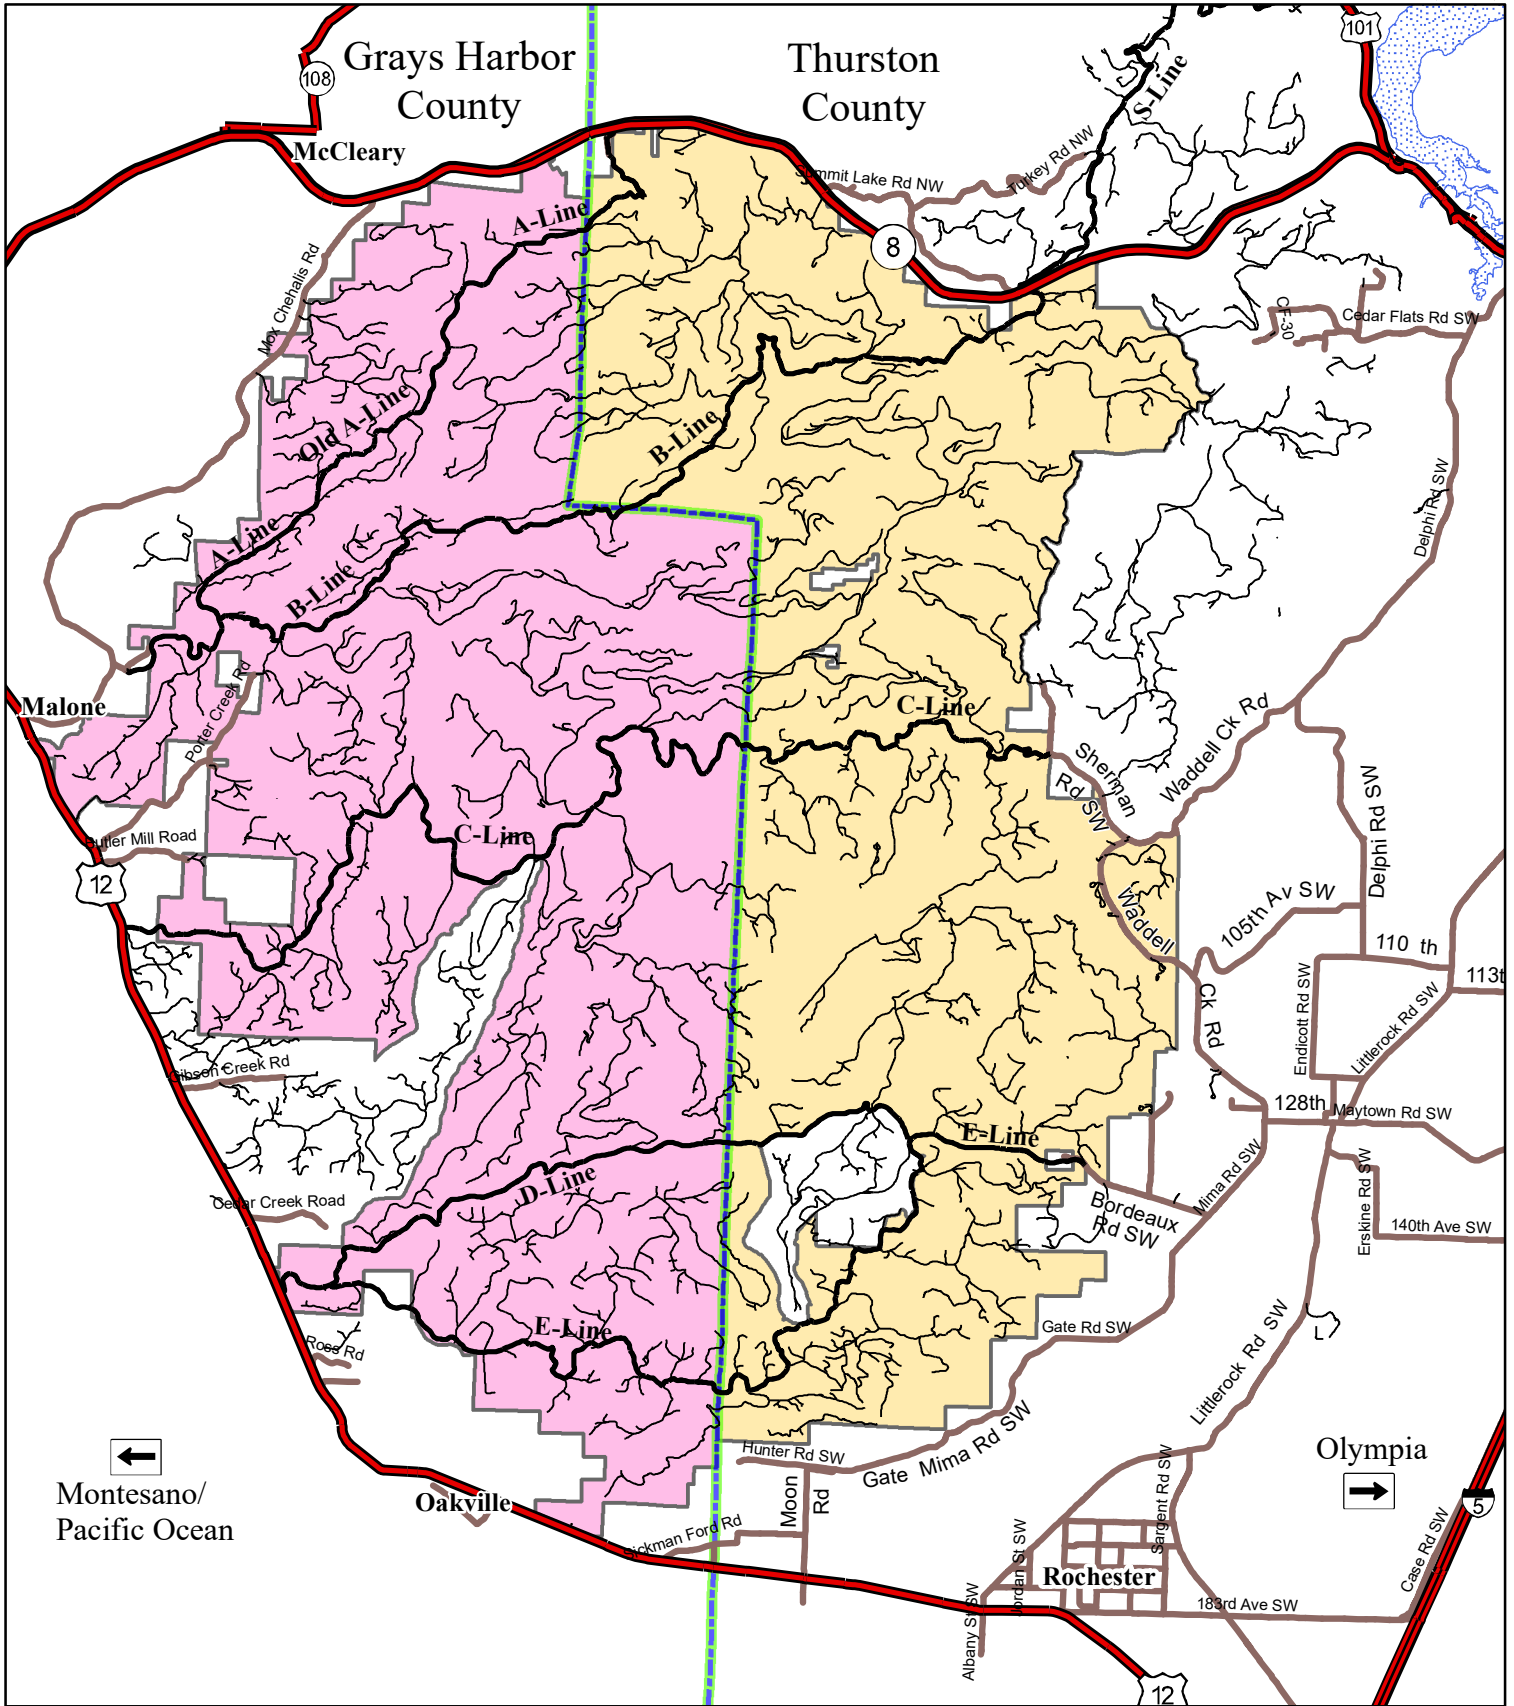

Capitol State Forest Brush Permit Areas 2021

Legend

- Thurston County Brush Permit Area
- Grays Harbor County Brush Permit Area
- County Boundaries
- Main Access Roads
- All-Weather Access Roads
- County Roads