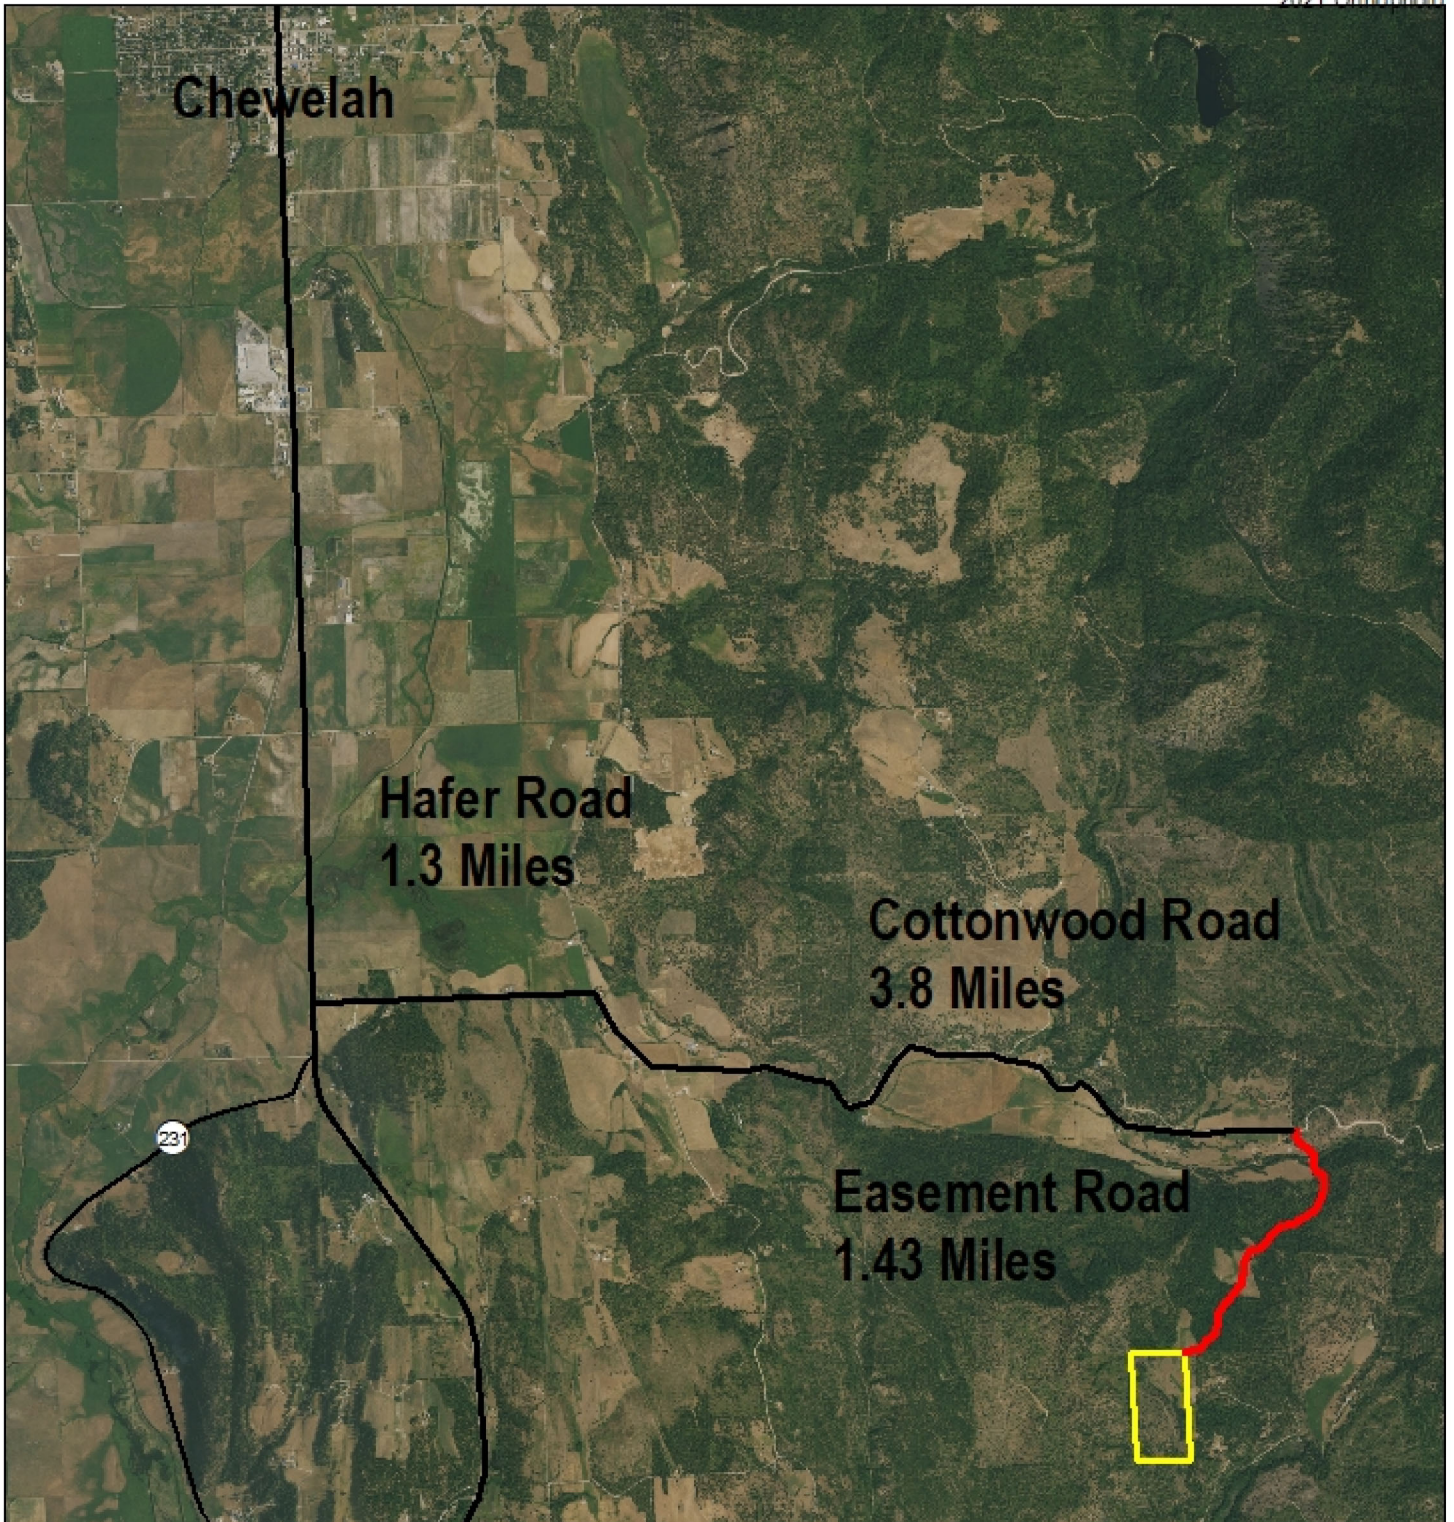

Vicinity Map

Lease No.

1/2/2024

2021 Orthophoto

0 2,375 4,750 9,500 Feet

 DNR
 Easement