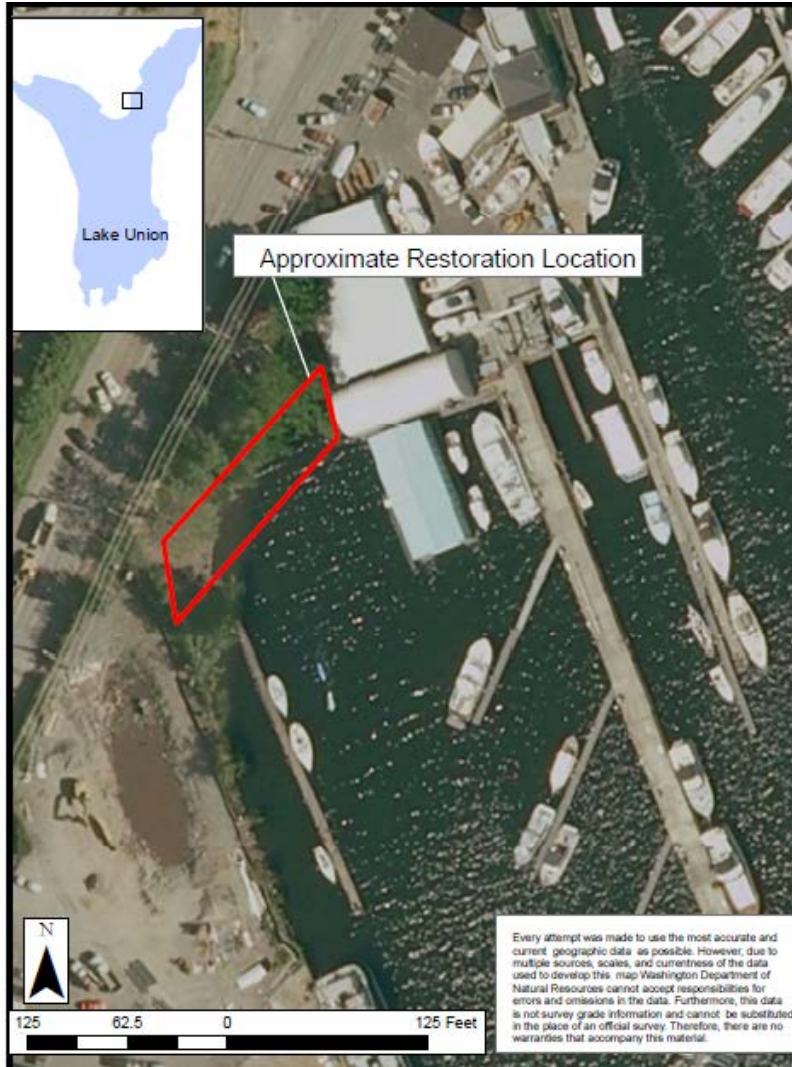

Waterway 18 Shoreline Restoration Lake Union 2009-2011

Before : ↑

After : ↓