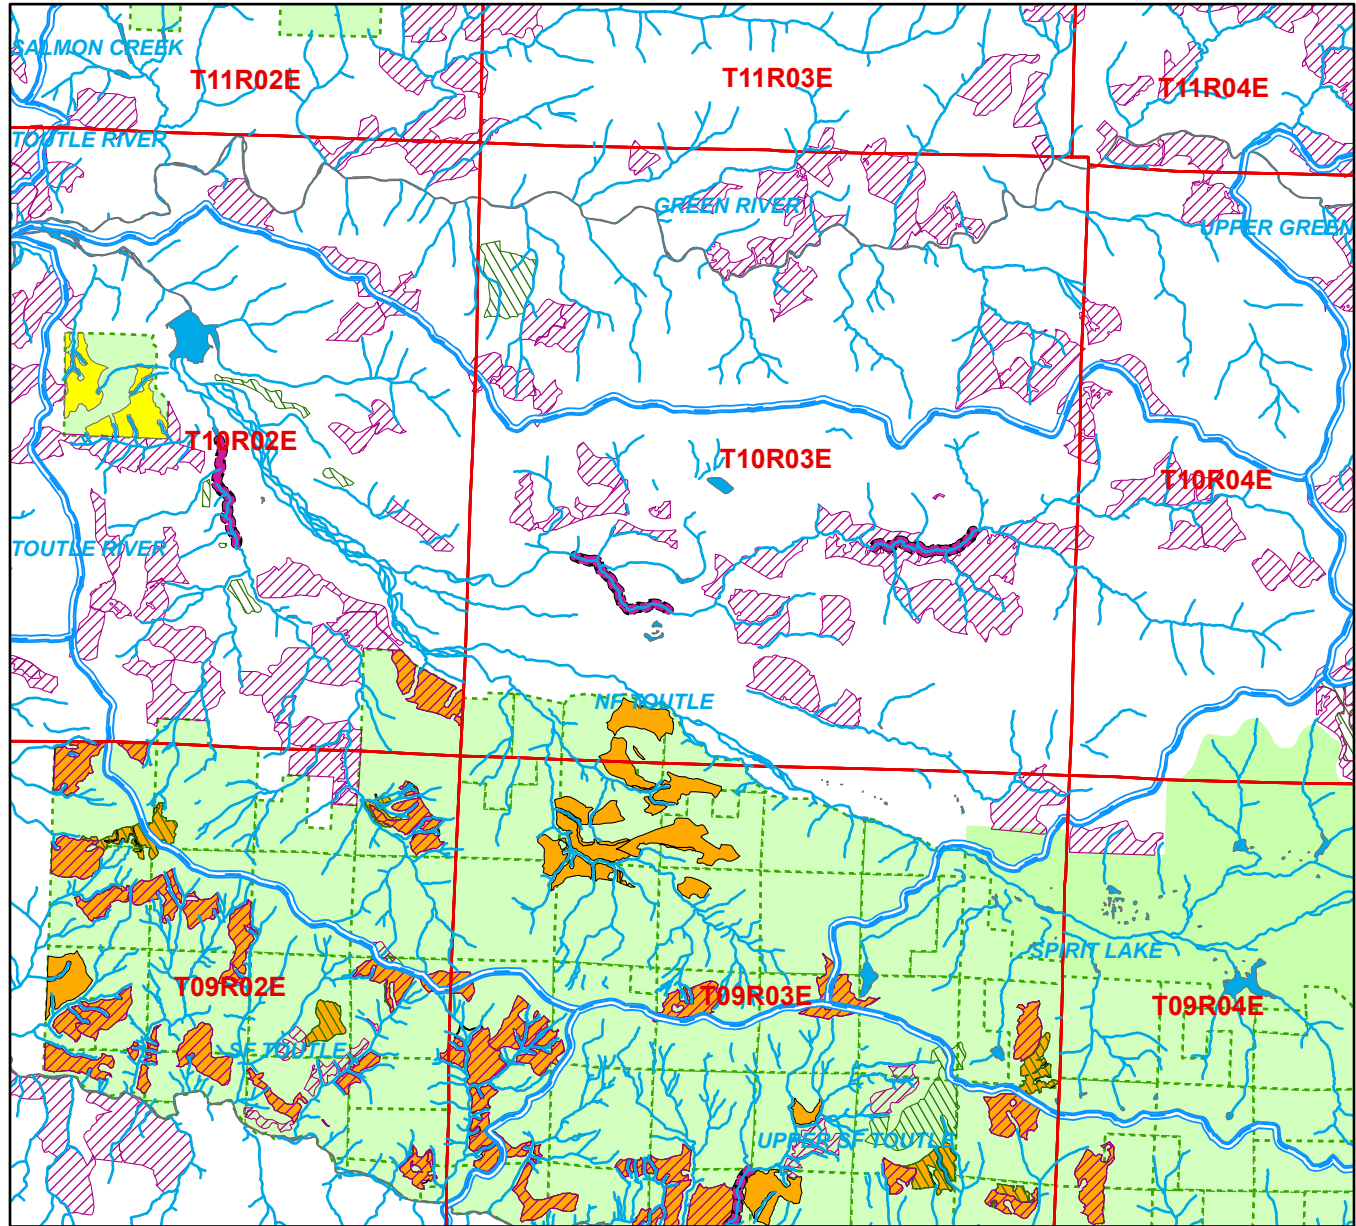

Watershed Administrative Unit Map

Sale Name: GHOST TOWN SORTS
 Sale District: GREEN MTN
 Sale Date: April, 2024
 Sale Location: T10R02E 16
 WAU: NF Toutle
 WAU Acres: 41215.5

6	5	4	3	2
7	8	9	10	11
18	17	16	15	14
19	20	21	22	23
30	29	28	27	26

This color map is produced by the Washington Department of Natural Resources (DNR), for discussion purposes only. If the copy you have is black and white, some of the information may not read correctly. Wetland locations are from the National Wetland Inventory (NWI) database. They are incomplete and may need field verification. The source data for this map is stored on the DNR's Geographic Information System. Although the DNR makes every reasonable effort to keep such data current, it cannot and does not accept liability for any errors or omissions. No warranty accompanies this material. Refer to the SEPA Checklist for additional detail.

- Sold Sales
- 76+ Years old
- Type 1 Streams
- 303D Listed Water
- 0 - 25 Years old
- Other/Unknown
- Type 2 Streams
- 40-Ft. Contours
- 26 - 50 Years old
- Open Water
- Type 3 Streams
- DNR-Managed Land
- 51 - 75 Years old
- Wetlands (NWI)
- Type 4 Streams
- DNR NAP's & NRCA's

*Sold Sales, Even-Aged and Uneven-Aged Approved represent data from last seven years only

Map created on: 11/1/2023