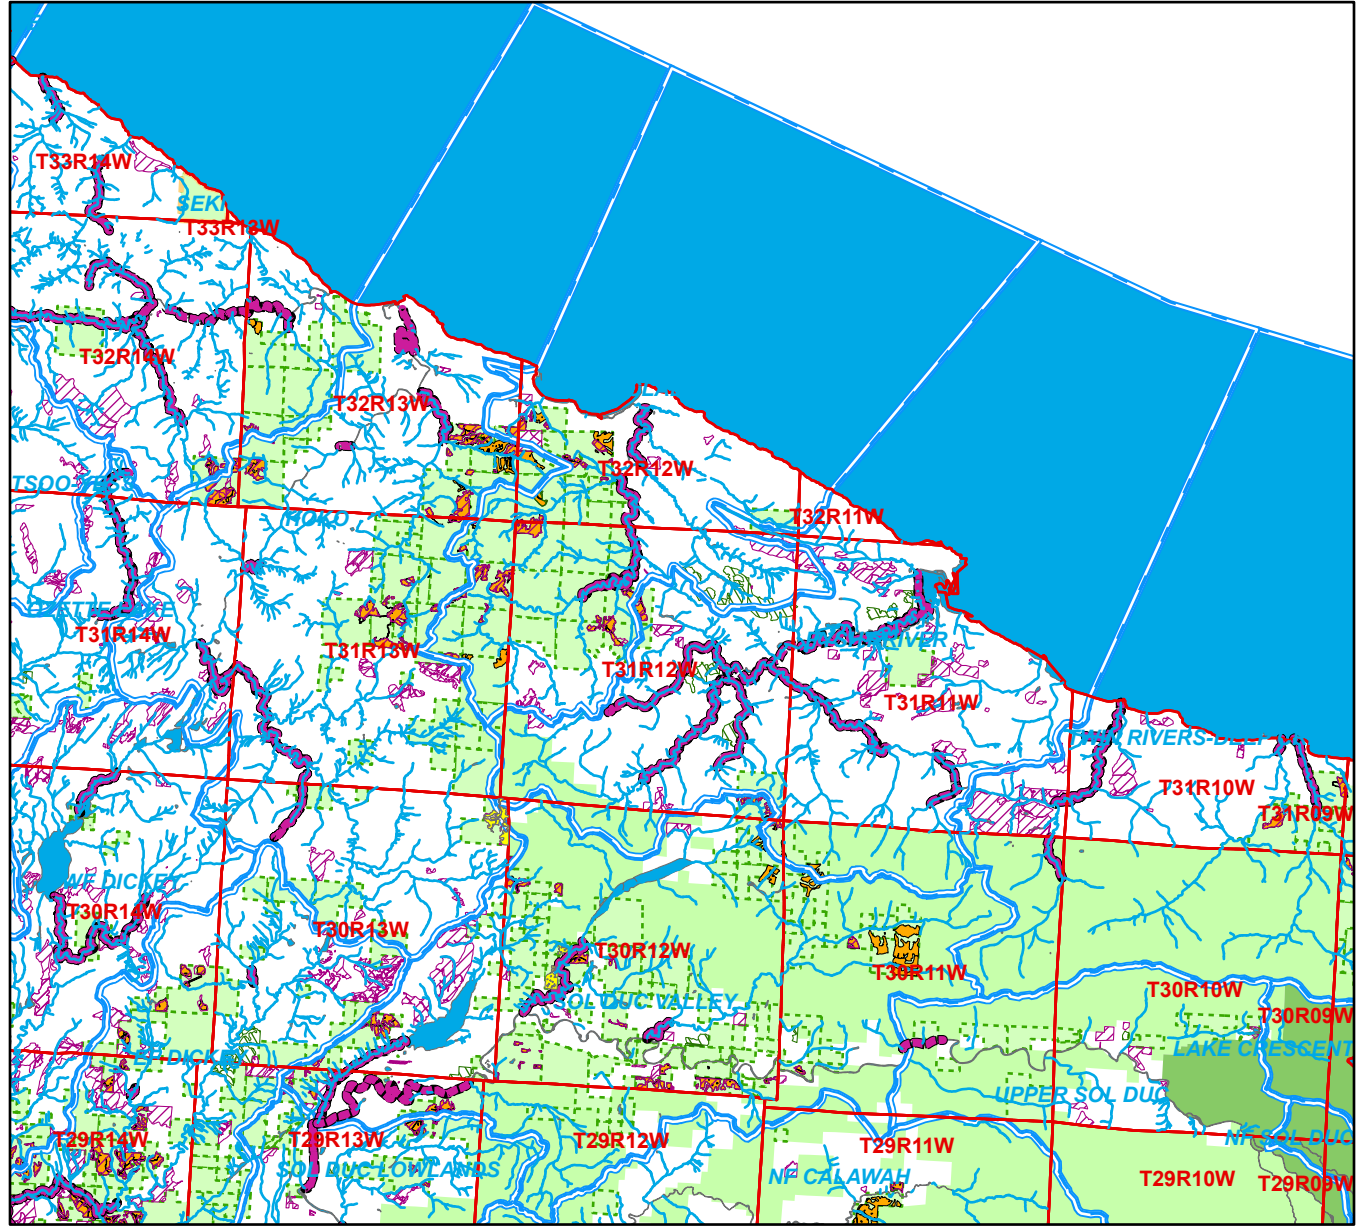

Watershed Administrative Unit Map

Sale Name: BLUE VIEW
 Sale District: SEKIU
 Sale Date: April, 2025
 Sale Location: T30R12W 20, T30R13W 1
 WAU: Multiple WAUs
 WAU Acres: 126767.2

This color map is produced by the Washington Department of Natural Resources (DNR), for discussion purposes only. If the copy you have is black and white, some of the information may not read correctly. Wetland locations are from the National Wetland Inventory (NWI) database. They are incomplete and may need field verification. The source data for this map is stored on the DNR's Geographic Information System. Although the DNR makes every reasonable effort to keep such data current, it cannot and does not accept liability for any errors or omissions. No warranty accompanies this material. Refer to the SEPA Checklist for additional detail.

- | | | | |
|-------------------|----------------|--------------------|-------------|
| 0 - 25 Years old | Open Water | Type 4 Streams | Even-Aged |
| 26 - 50 Years old | Wetlands (NWI) | 303D Listed Water | Sold Sales |
| 51 - 75 Years old | Type 1 Streams | 40-Ft. Contours | Timber Sale |
| 76+ Years old | Type 2 Streams | DNR-Managed Land | Even-Aged |
| Other/Unknown | Type 3 Streams | DNR NAP's & NRCA's | Sold Sales |

*Sold Sales, Even-Aged and Uneven-Aged Approved represent data from last seven years only

Map created on: 3/13/2025