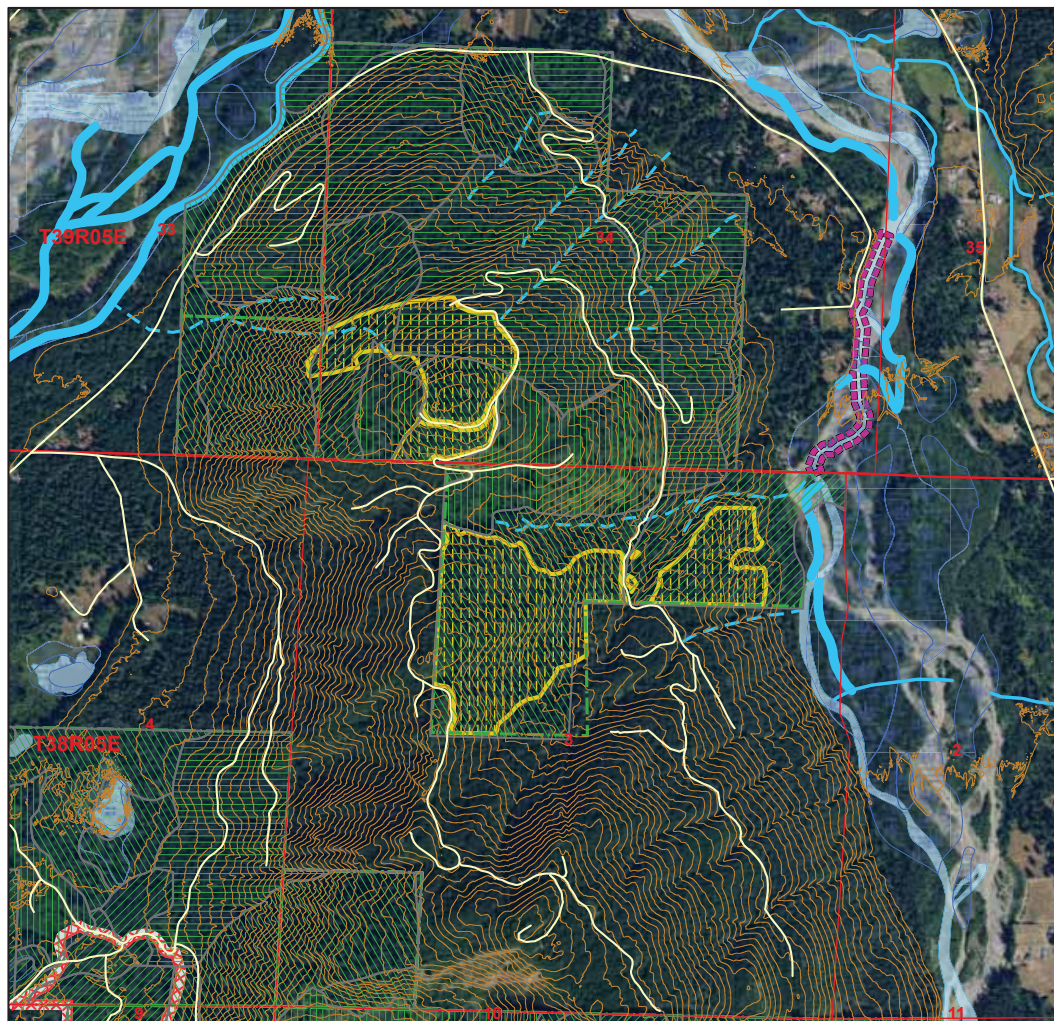

Sale Name: UPPER RUTSATZ SORTS
 Sale District: HAMILTON District
 Sale Date: April, 2022
 Sale Unit(s): All (2) Units
 Sale Location: T38R05E 3, T39R05E 33, 34

This color map is produced by the Washington Department of Natural Resources (DNR), for discussion purposes only. If the copy you have is black and white, some of the information may not read correctly. Wetland locations are from the National Wetland Inventory (NWI) database. They are incomplete and may need field verification. The source data for this map is stored on the DNR's Geographic Information System. Although the DNR makes every reasonable effort to keep such data current, it cannot and does not accept liability for any errors or omissions. No warranty accompanies this material. REFER TO SEPA CHECKLIST FOR ADDITIONAL DETAIL.

Sold Sales	Open Water	303D Listed Water
0 - 25 Years old	Wetlands (NWI)	40-Ft. Contours
26 - 50 Years old	Type 1 Streams	DNR-Managed Land
51 - 75 Years old	Type 2 Streams	DNR NAP's & NRCA's
76+ Years old	Type 3 Streams	UPPER RUTSATZ SORTS
Other/Unknown	Type 4 Streams	

*(Sold Sales represent data from last 7 years only).

Map created on: 7/19/2021