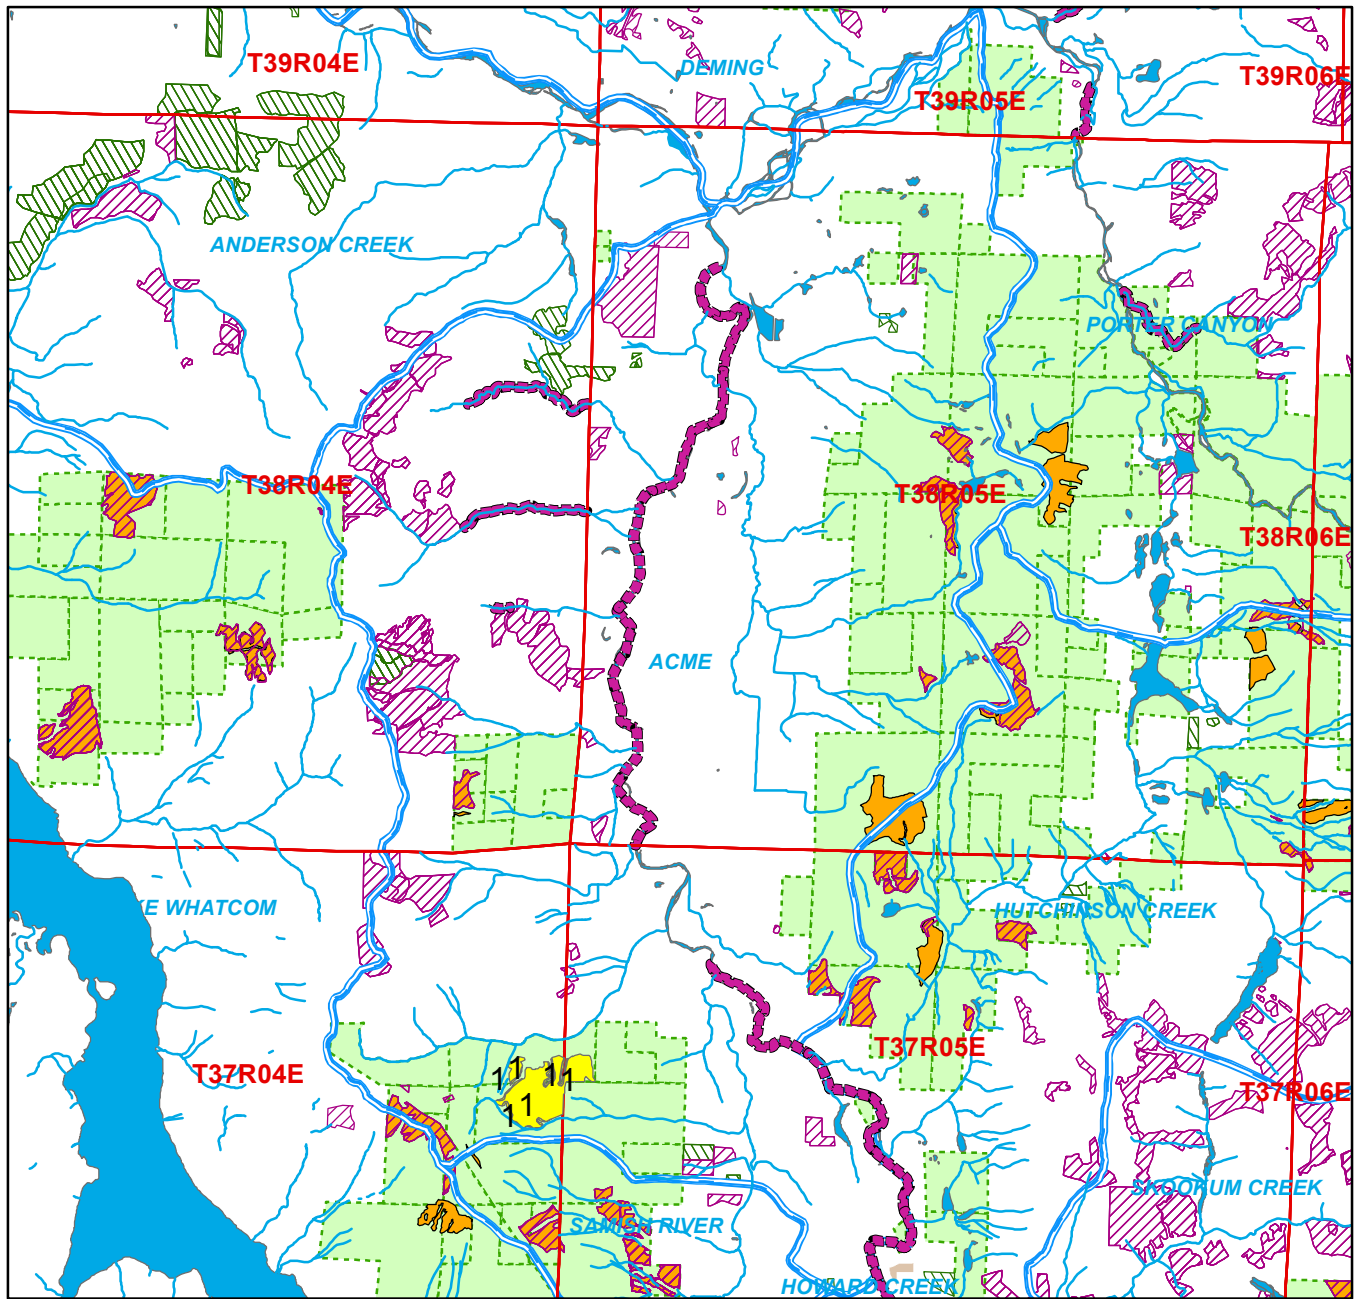

Sale Name: TWAYBLADE SWT
 Sale District: HAMILTON District
 Sale Date: May, 2017
 WAU: Acme
 WAU Acres: 24266.6
 Sale Location: T37R04E 12, 13, T37R05E 7, 18

This color map is produced by the Washington Department of Natural Resources (DNR), for discussion purposes only. If the copy you have is black and white, some of the information may not read correctly. Wetland locations are from the National Wetland Inventory (NWI) database. They are incomplete and may need field verification.

The source data for this map is stored on the DNR's Geographic Information System. Although the DNR makes every reasonable effort to keep such data current, it cannot and does not accept liability for any errors or omissions. No warranty accompanies this material. REFER TO SEPA CHECKLIST FOR ADDITIONAL DETAIL.

1 in = 8,374 ft

- | | | |
|---------------------------|---------------------------------|-------------------|
| TWAYBLADE SWT Timber Sale | National Park Service | Stream Types 1-4 |
| Sold Sales | US Fish and Wildlife Service | 303D Listed Water |
| Even-Aged Approved | US Bureau of Land Management | NAP's & NRCA's |
| Uneven-Aged Approved | Other Federal | Water Bodies |
| DNR-Managed Land | Other State | |
| Tribal Lands | County, Municipal or University | |
| US Forest Service | WAU Boundary | |

*(Sold Sales, Even-Aged and Uneven-Aged Approved represent data from last seven years only.)