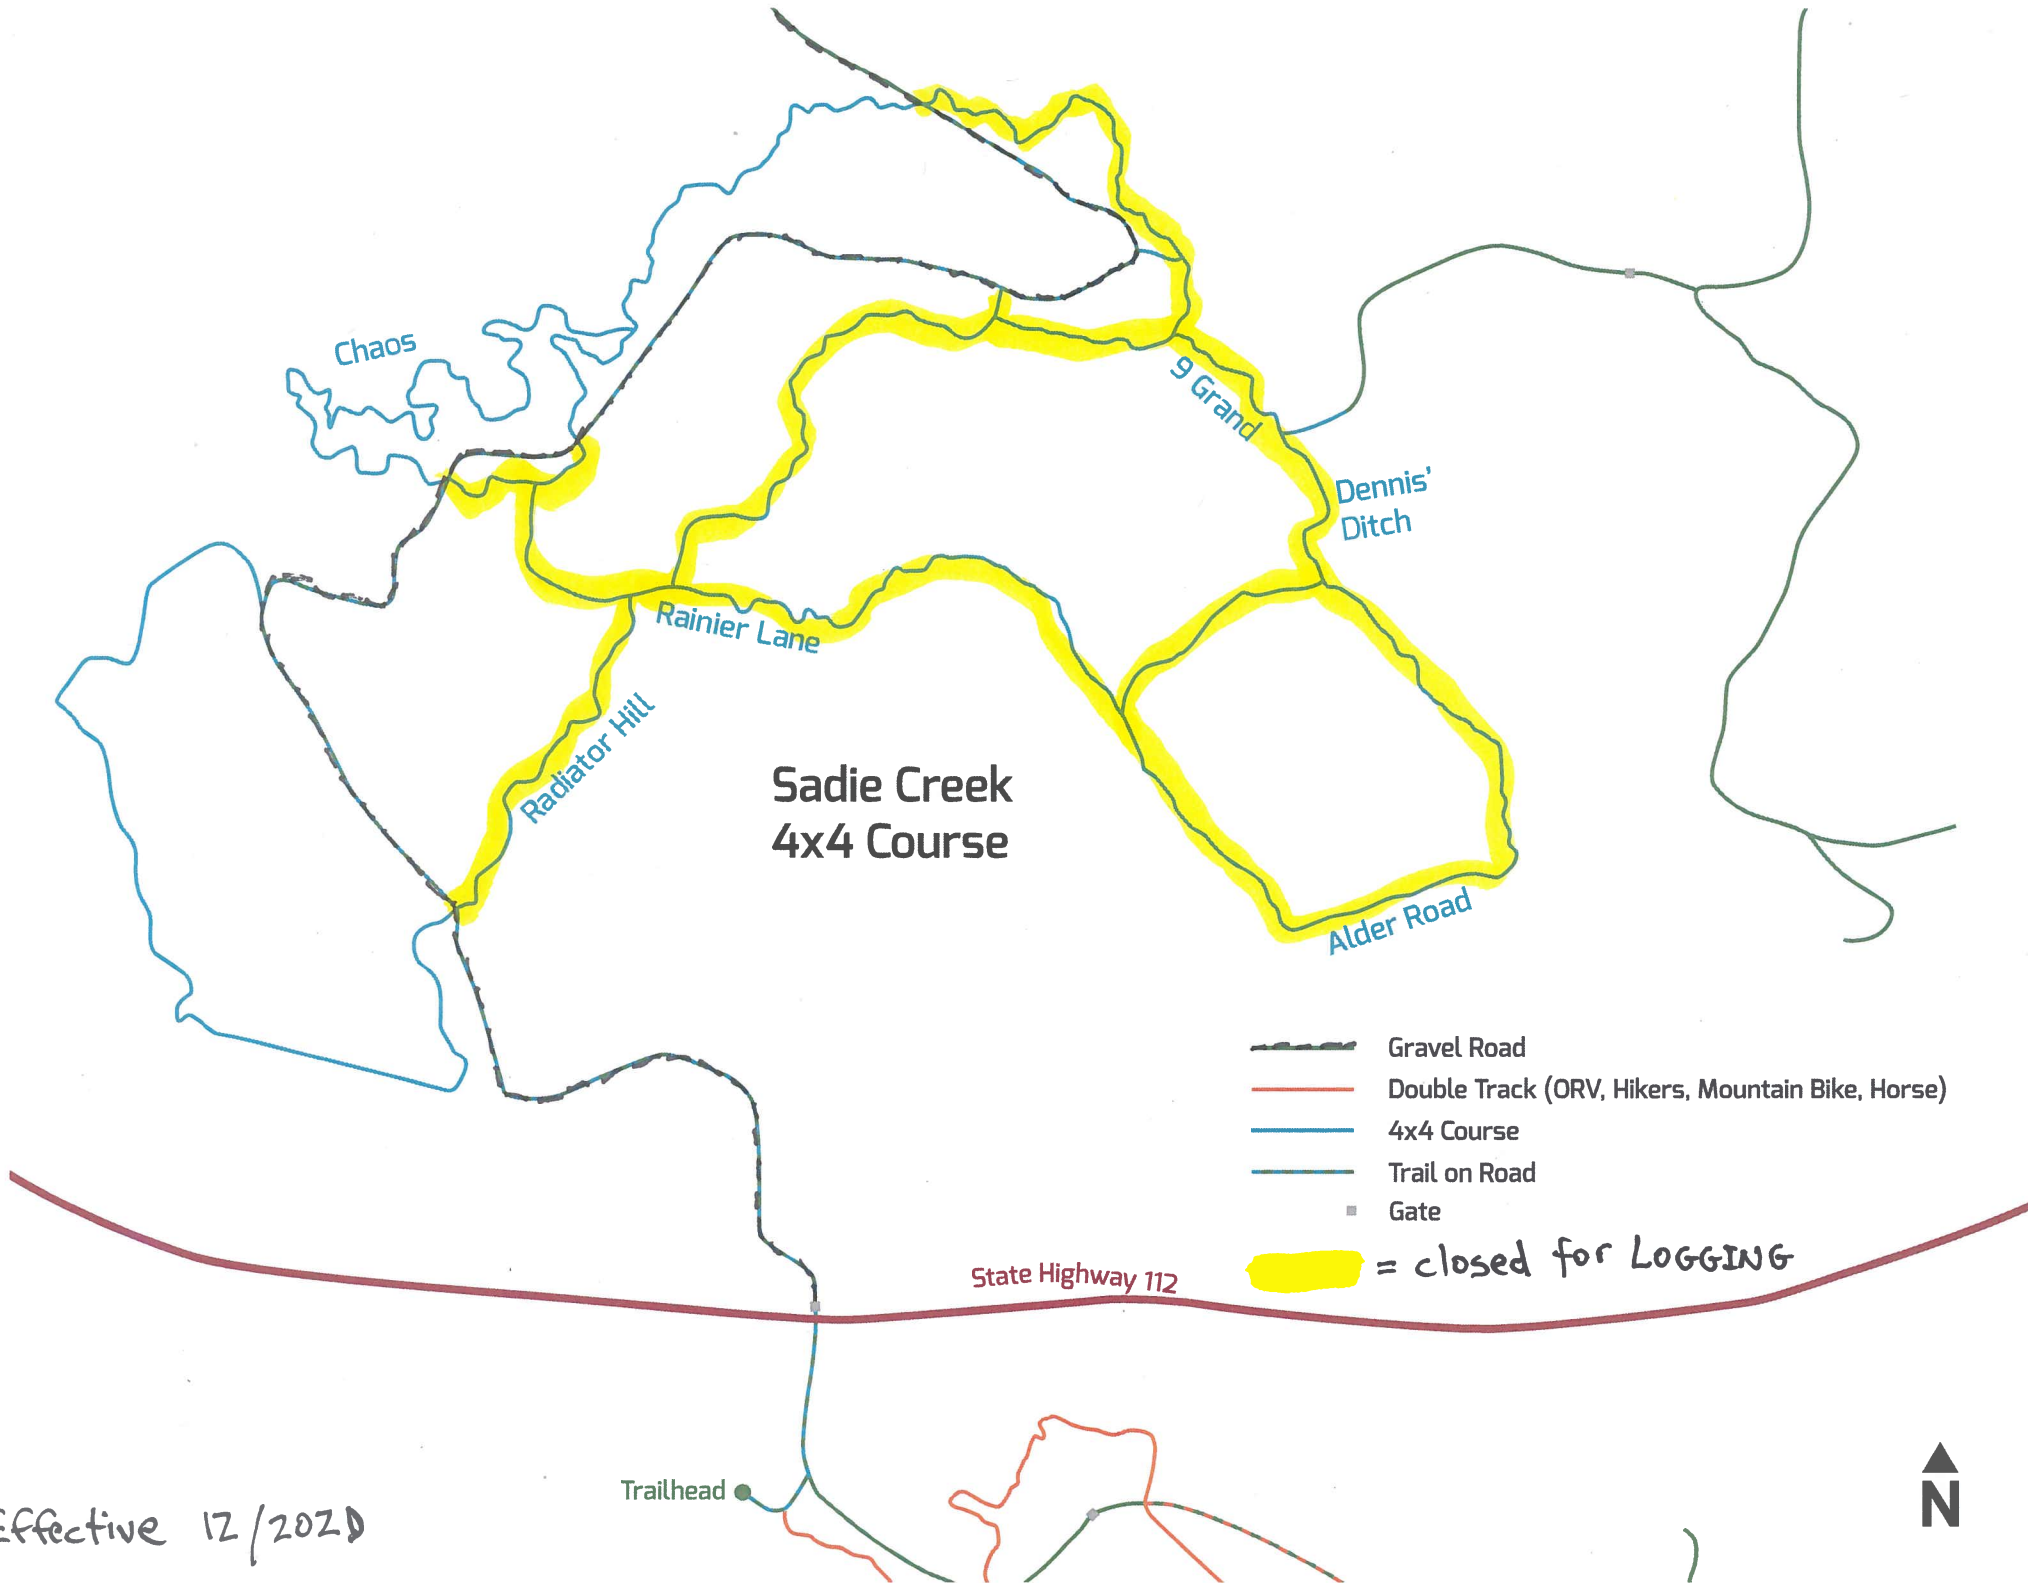

Sadie Creek 4x4 Course

Chaos

9 Grand

Dennis'
Ditch

Rainier Lane

Radiator Hill

Alder Road

State Highway 112

Trailhead

- Gravel Road
- Double Track (ORV, Hikers, Mountain Bike, Horse)
- 4x4 Course
- Trail on Road
- Gate
- Yellow highlight = closed for LOGGING**

Effective 12/2020