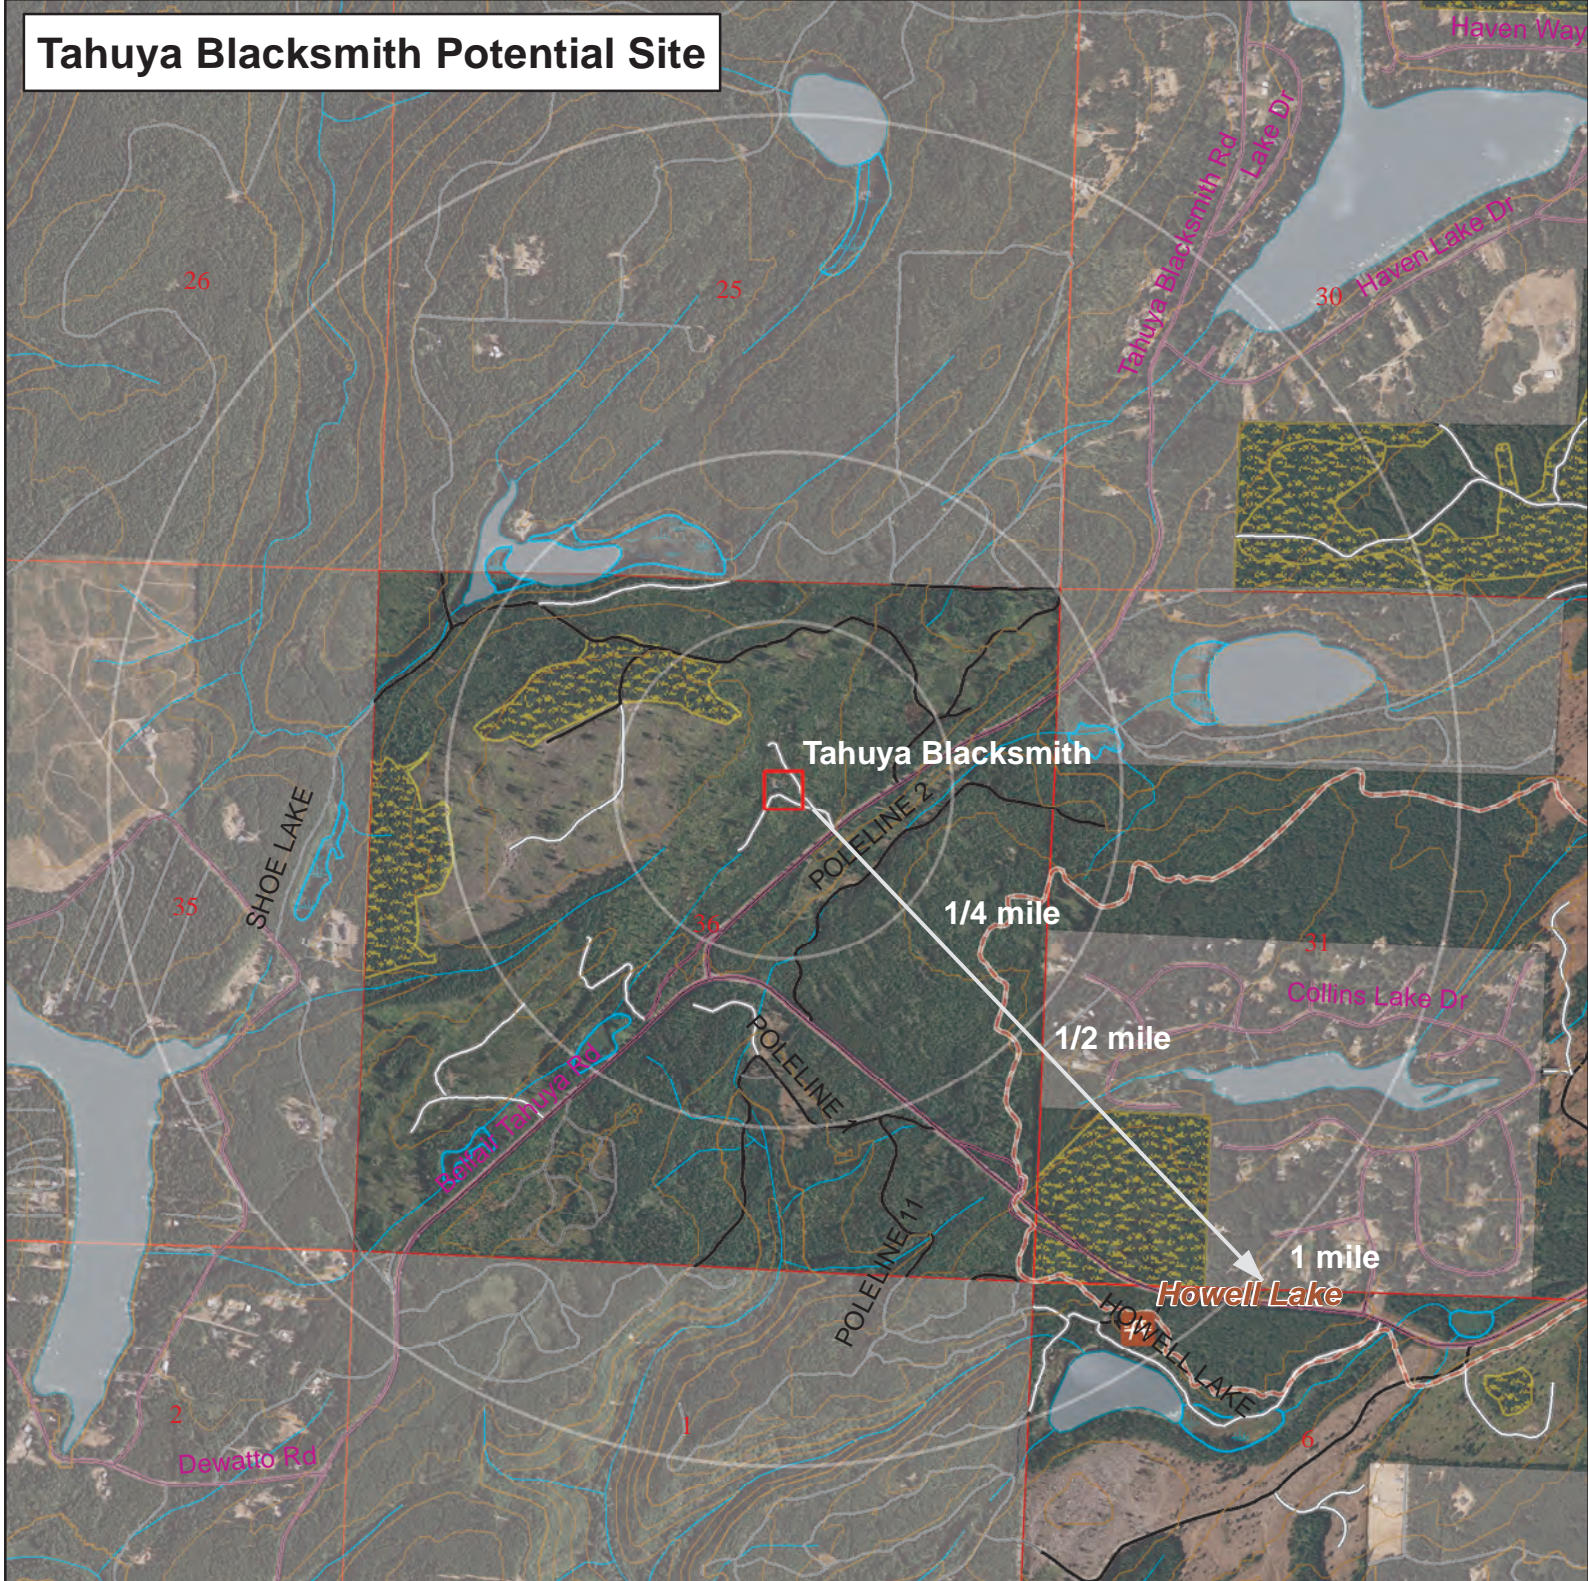

# Tahuya Blacksmith Potential Site

Contour interval is 40 feet

### Road Status

- Active
- Closed, Abandoned or Pending Abandonment, Decommissioned, Orphaned
- Planned
- Unknown
- County Road
- Trails
- Rockpit
- Potential Target Shooting Location

### Recreation Sites

- Campground
- Day Use Area
- Trailhead

### Other Sites

- Mission Creek Corrections Center
- Sand Hill Elementary

- Planned Harvest
- Wet Area
- Non-DNR Land
- Contours 200-foot
- Contours 40-foot

**Note to Map Users:** Extreme care was used during the compilation of this map to ensure accuracy. However, due to changes in ownership and the need to rely on outside sources of information, the Department of Natural Resources cannot accept responsibilities for errors or omissions. Therefore, there are no warranties which accompany this material.