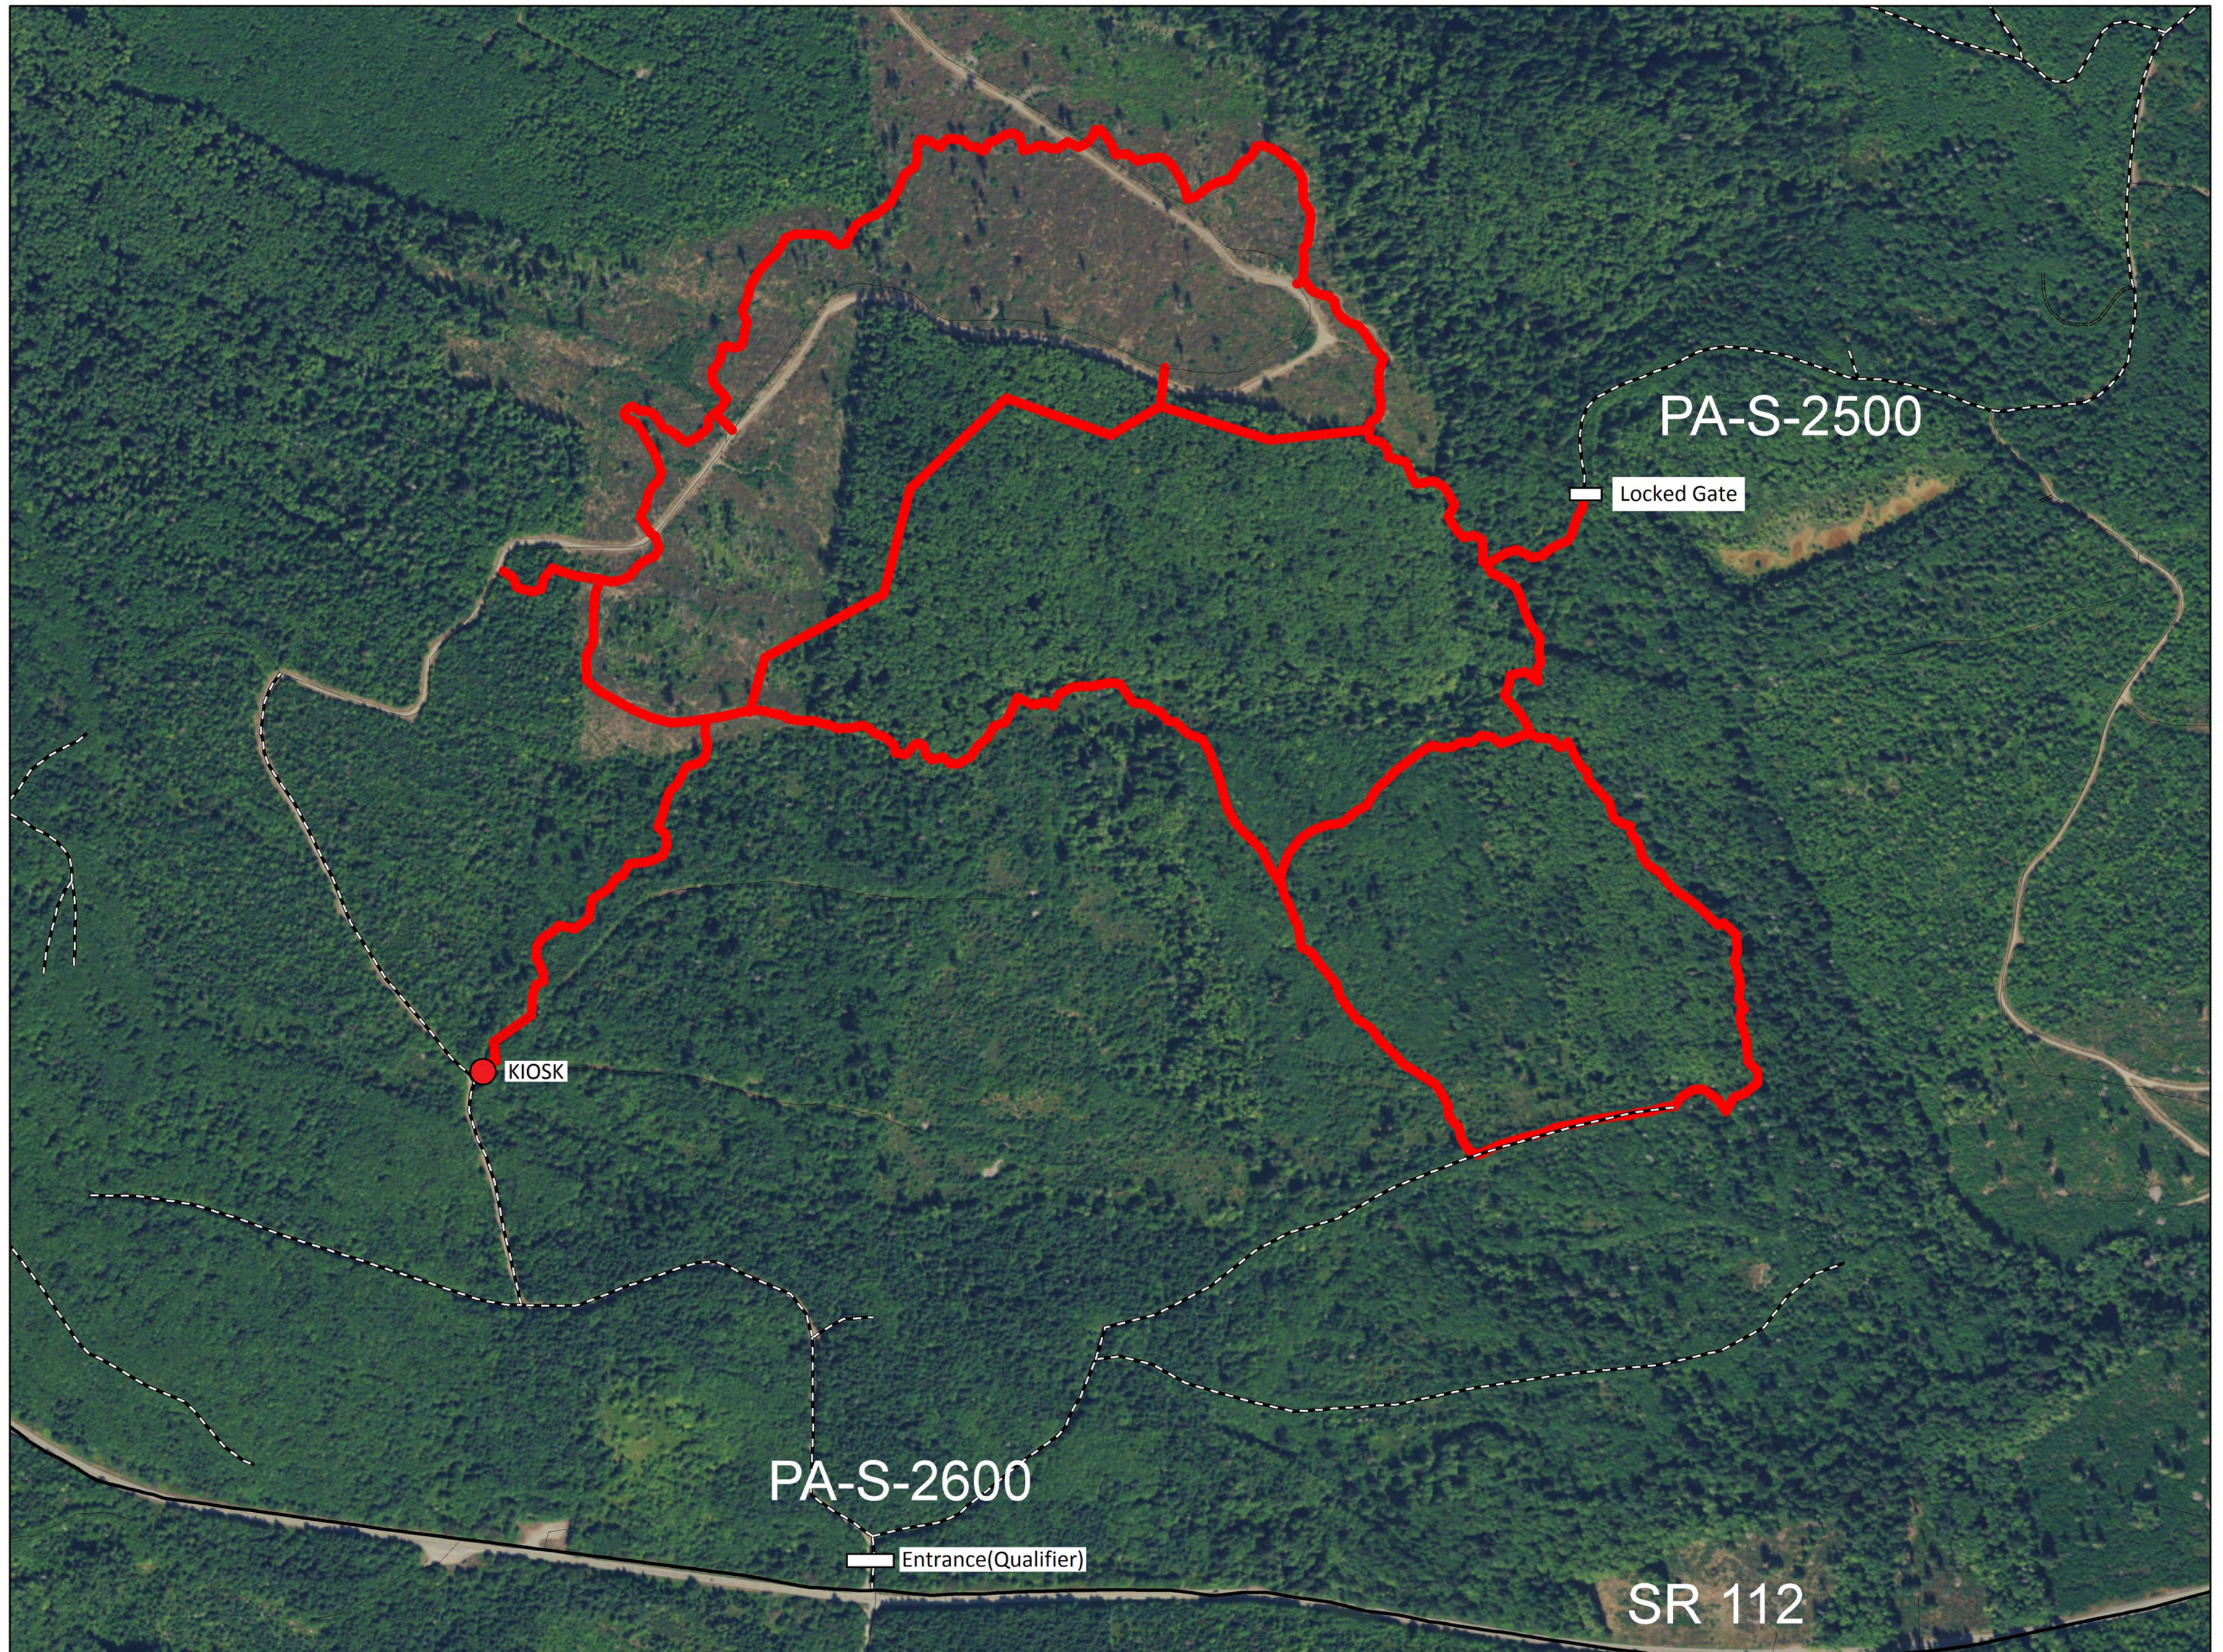

# Sadie 4X4 Trails (Red)

KIOSK

PA-S-2500

Locked Gate

PA-S-2600

Entrance(Qualifier)

SR 112

0 0.1 0.2 0.4 Miles

N