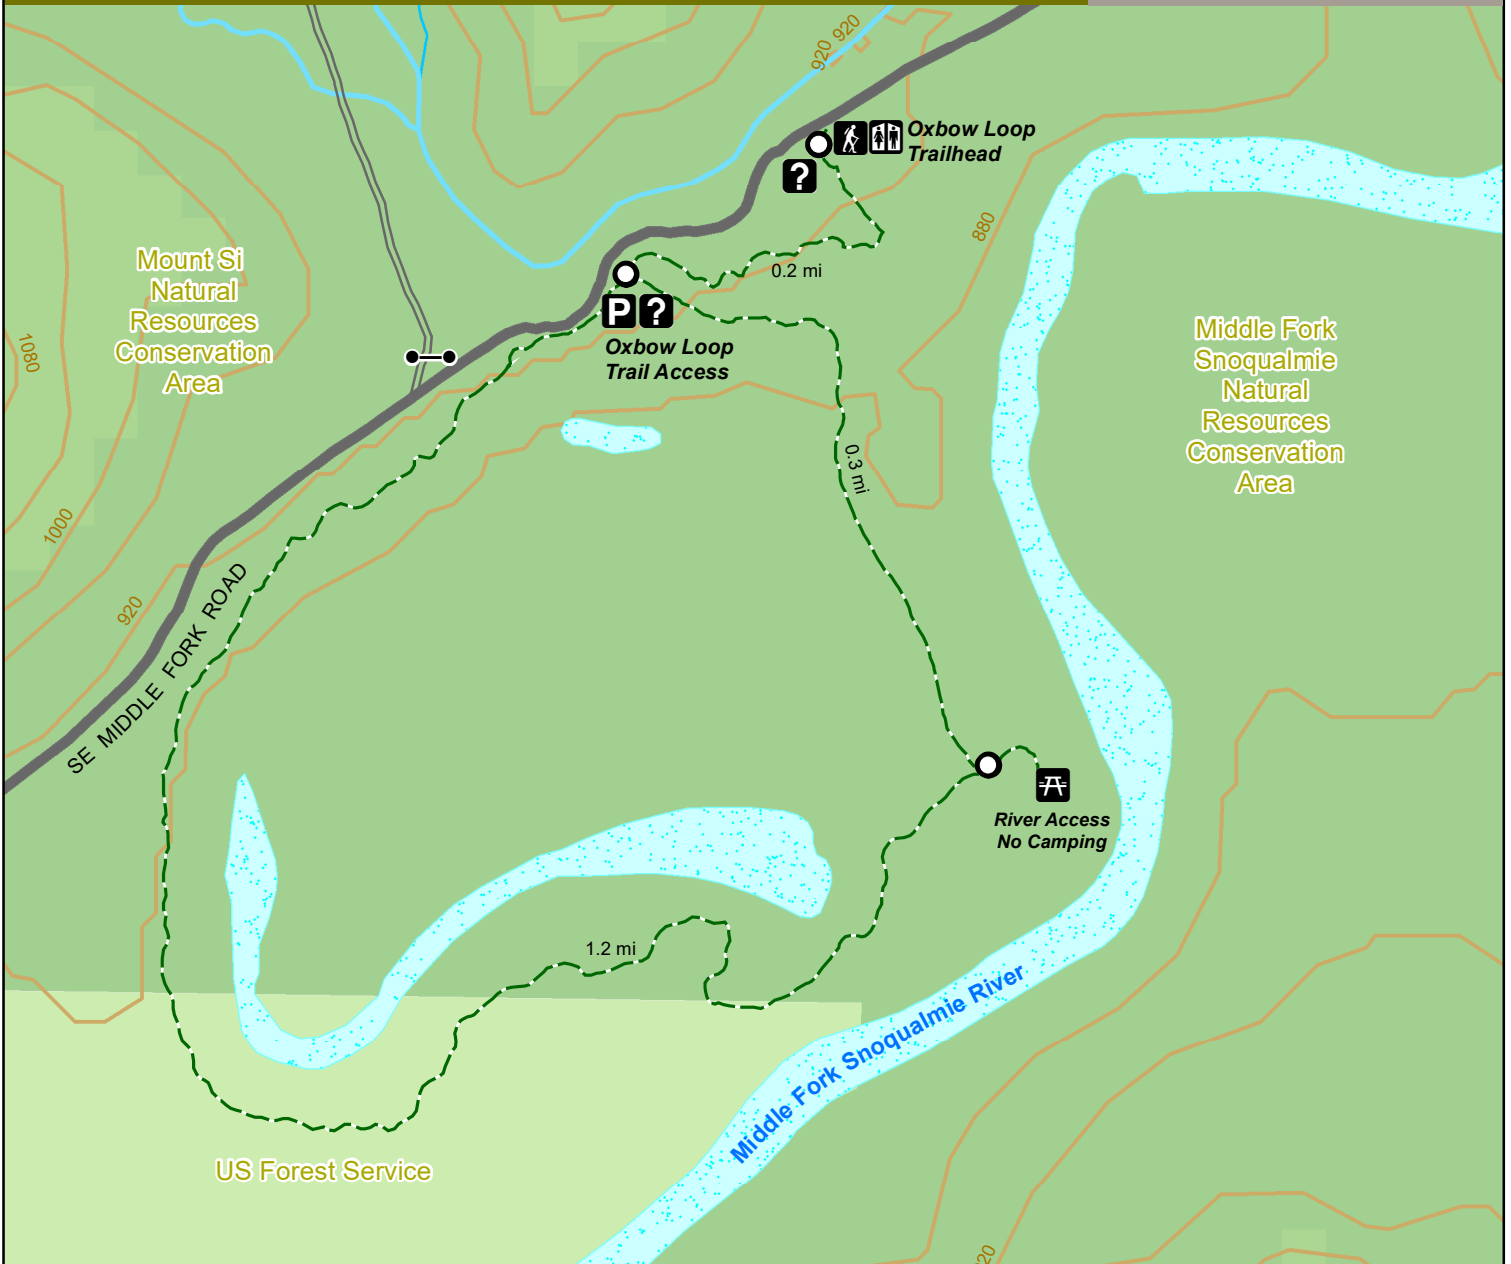

Oxbow Loop Trail Map

Mount Si
Natural Resources
Conservation Area

Download Georeferenced Map: www.dnr.wa.gov/MobileMaps

Please stay on designated trails. If a trail is not posted with DNR signs, and does not appear on DNR maps, it is not approved for public use.

 Hiking Only Trail (1.8 mi)

 WA DNR Natural Resources Conservation Area (NRCA)

 Oxbow Loop Trailhead

 Oxbow Loop Trail Access

 Information

 Toilet

0 0.025 0.05 0.1 0.15 0.2 Miles