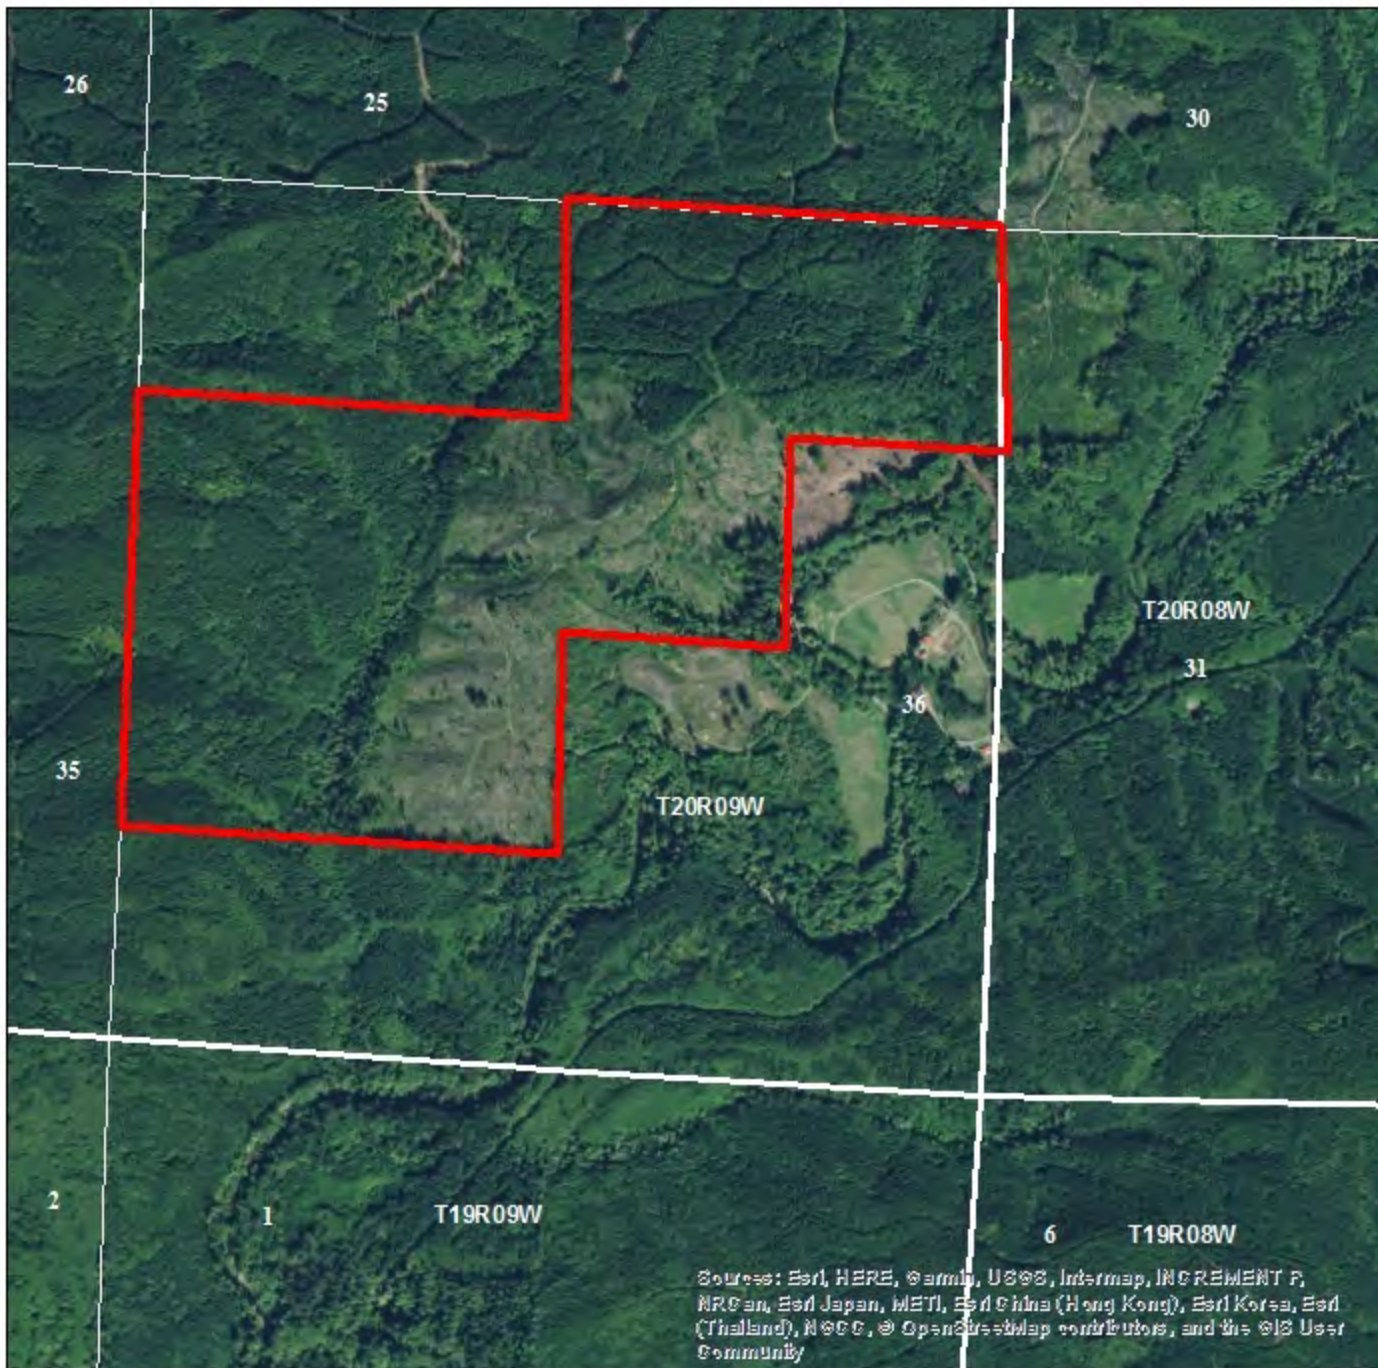

PENINSULA EXCHANGE

Property ID: S-CS-GH15

Property Name: Whishkah

Grays Harbor

ORTHO

Sources: Esri, HERE, Garmin, USGS, Intermap, INCREMENT P, NRCan, Esri Japan, METI, Esri China (Hong Kong), Esri Korea, Esri (Thailand), NOAA, OpenStreetMap contributors, and the GIS User Community

Legend

- World Street Map

Sources: Esri, HERE, Garmin, USGS, Intermap, INCREMENT P, NRCan, Esri Japan, METI, Esri China

**WASHINGTON STATE DEPT OF
NATURAL
RESOURCES**

0 0.1 0.2 0.4 0.6 Miles

Disclaimer: Extreme care was used during the compilation of this map to ensure accuracy. However, due to changes in ownership and the need to rely on outside information, the Department of Natural Resources cannot accept responsibility for errors or omissions, and, therefore, there are no warranties which accompany this material.