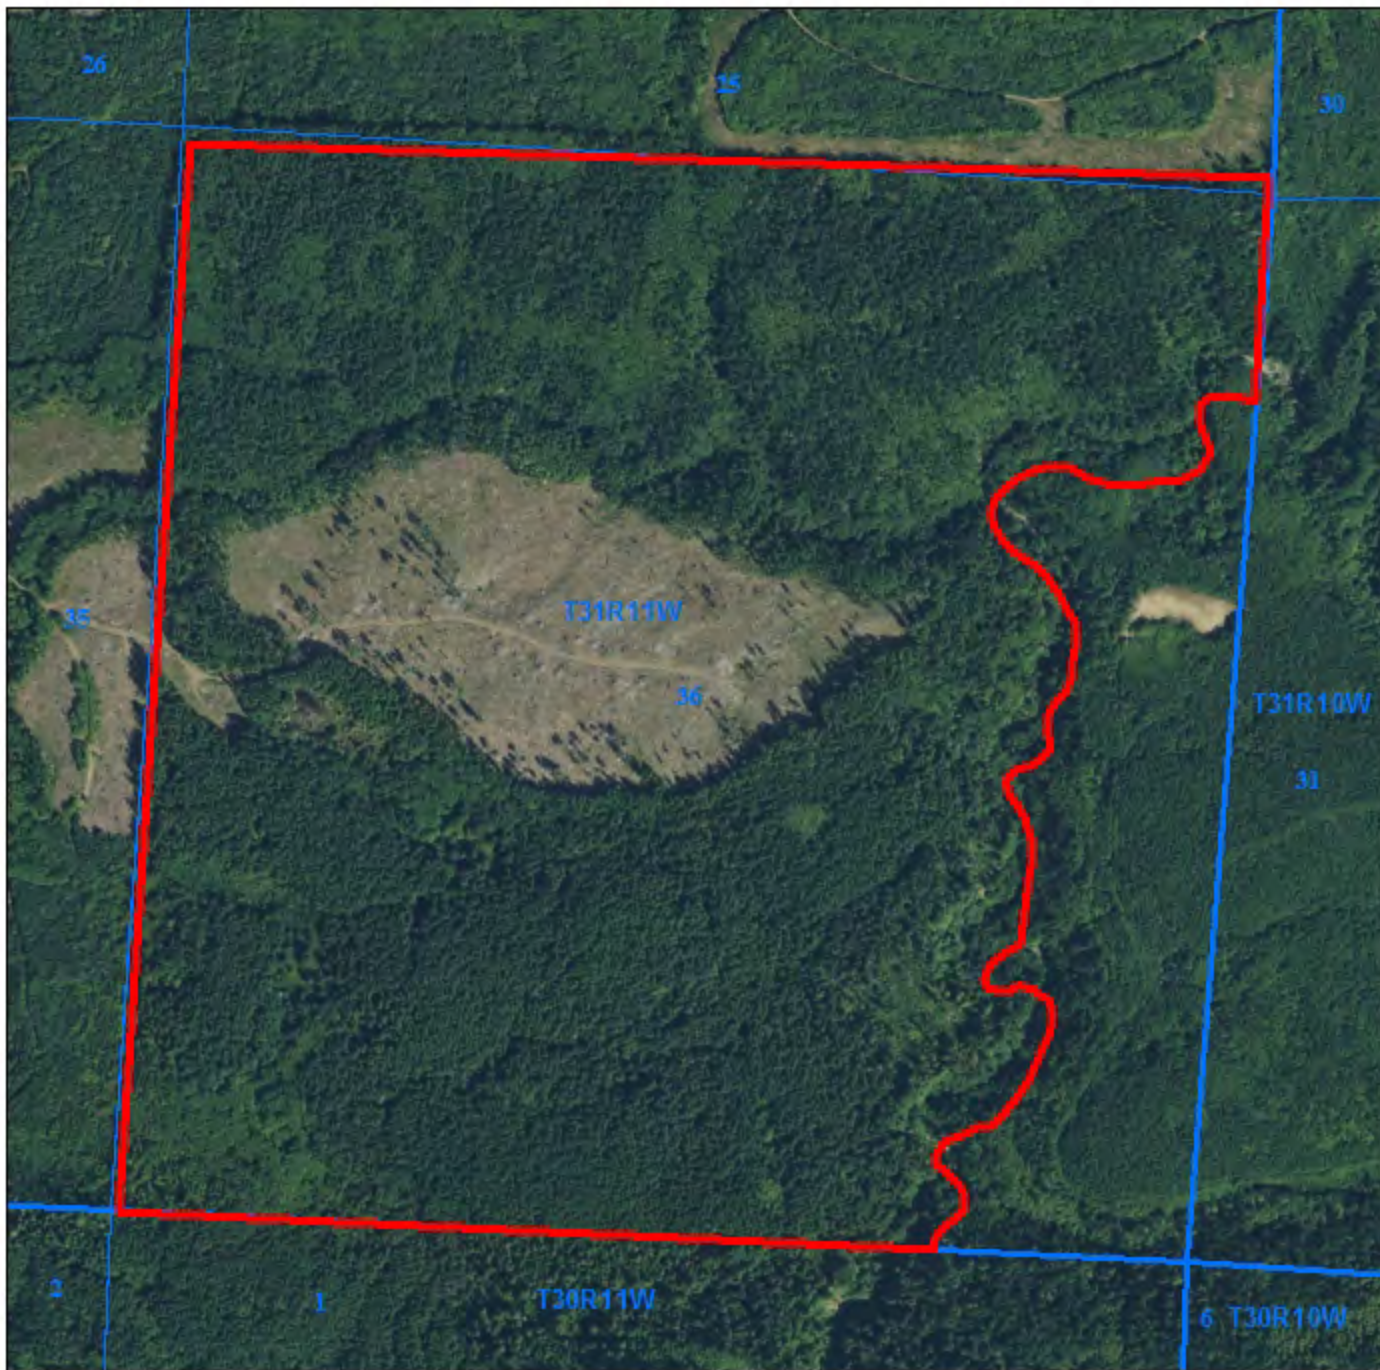

PENINSULA EXCHANGE

Property ID: S-CS-CL07
Property Name: MR-3100

Clallam County

Ortho

WASHINGTON STATE DEPT OF
**NATURAL
RESOURCES**

Disclaimer: Extreme care was used during the compilation of this map to ensure accuracy. However, due to changes in ownership and the need to rely on outside information, the Department of Natural Resources cannot accept responsibility for errors or omissions, and, therefore, there are no warranties which accompany this material.