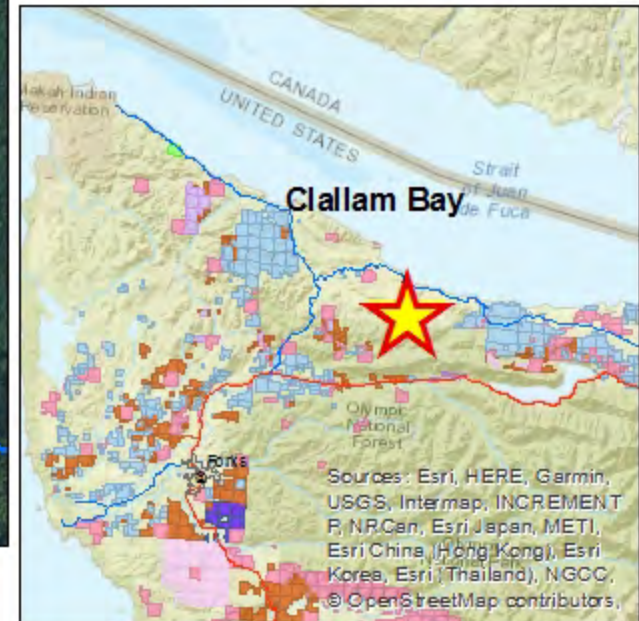

PENINSULA EXCHANGE

Property ID: S-CS-CL07
Property Name: MR-3100

Clallam County

Ortho

WASHINGTON STATE DEPT OF
**NATURAL
RESOURCES**

Disclaimer: Extreme care was used during the compilation of this map to ensure accuracy. However, due to changes in ownership and the need to rely on outside information, the Department of Natural Resources cannot accept responsibility for errors or omissions, and, therefore, there are no warranties which accompany this material.