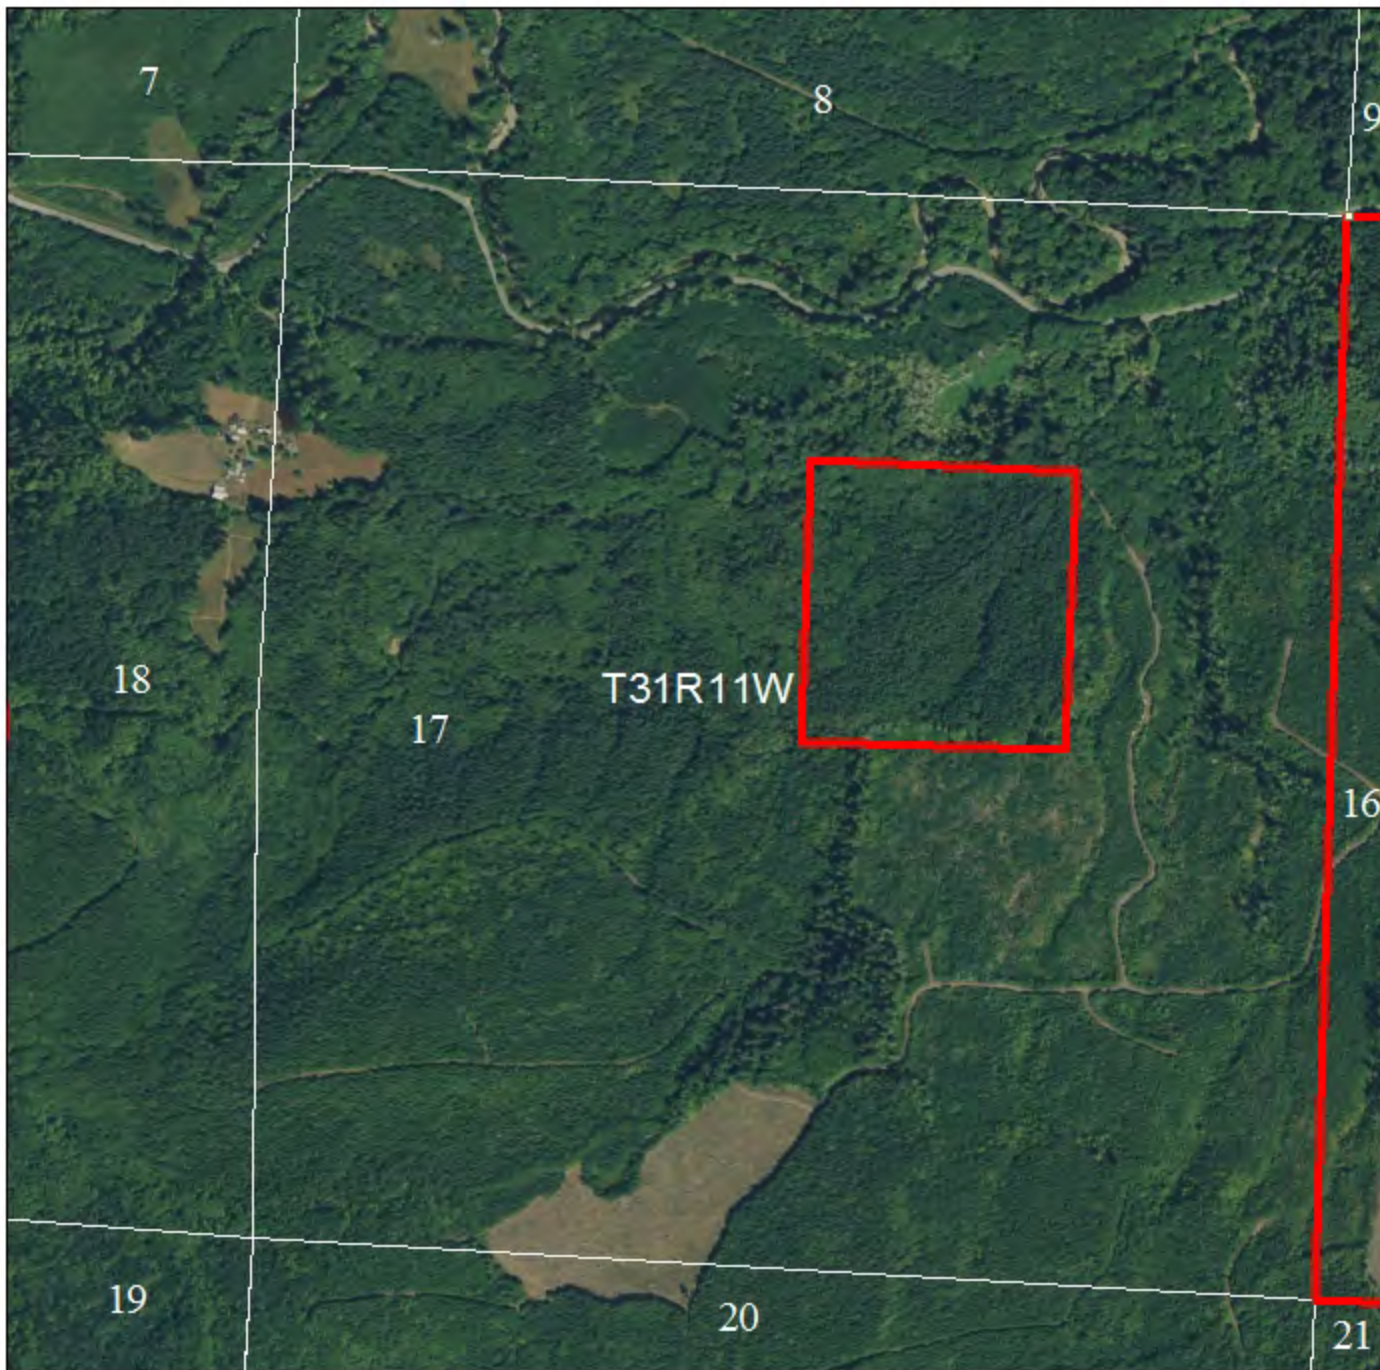

PENINSULA EXCHANGE

Property ID: S-SF-CL04
Property Name: Key Swamp

Clallam County

Ortho

WASHINGTON STATE DEPT OF
**NATURAL
RESOURCES**

Disclaimer: Extreme care was used during the compilation of this map to ensure accuracy. However, due to changes in ownership and the need to rely on outside information, the Department of Natural Resources cannot accept responsibility for errors or omissions, and, therefore, there are no warranties which accompany this material.