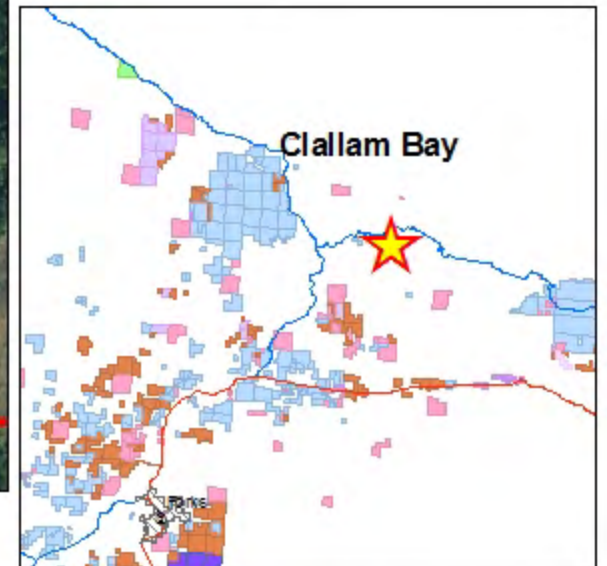

PENINSULA EXCHANGE

Property ID: S-SF-CL04
Property Name: Key Swamp

Clallam County

Ortho

WASHINGTON STATE DEPT OF
**NATURAL
RESOURCES**

Disclaimer: Extreme care was used during the compilation of this map to ensure accuracy. However, due to changes in ownership and the need to rely on outside information, the Department of Natural Resources cannot accept responsibility for errors or omissions, and, therefore, there are no warranties which accompany this material.