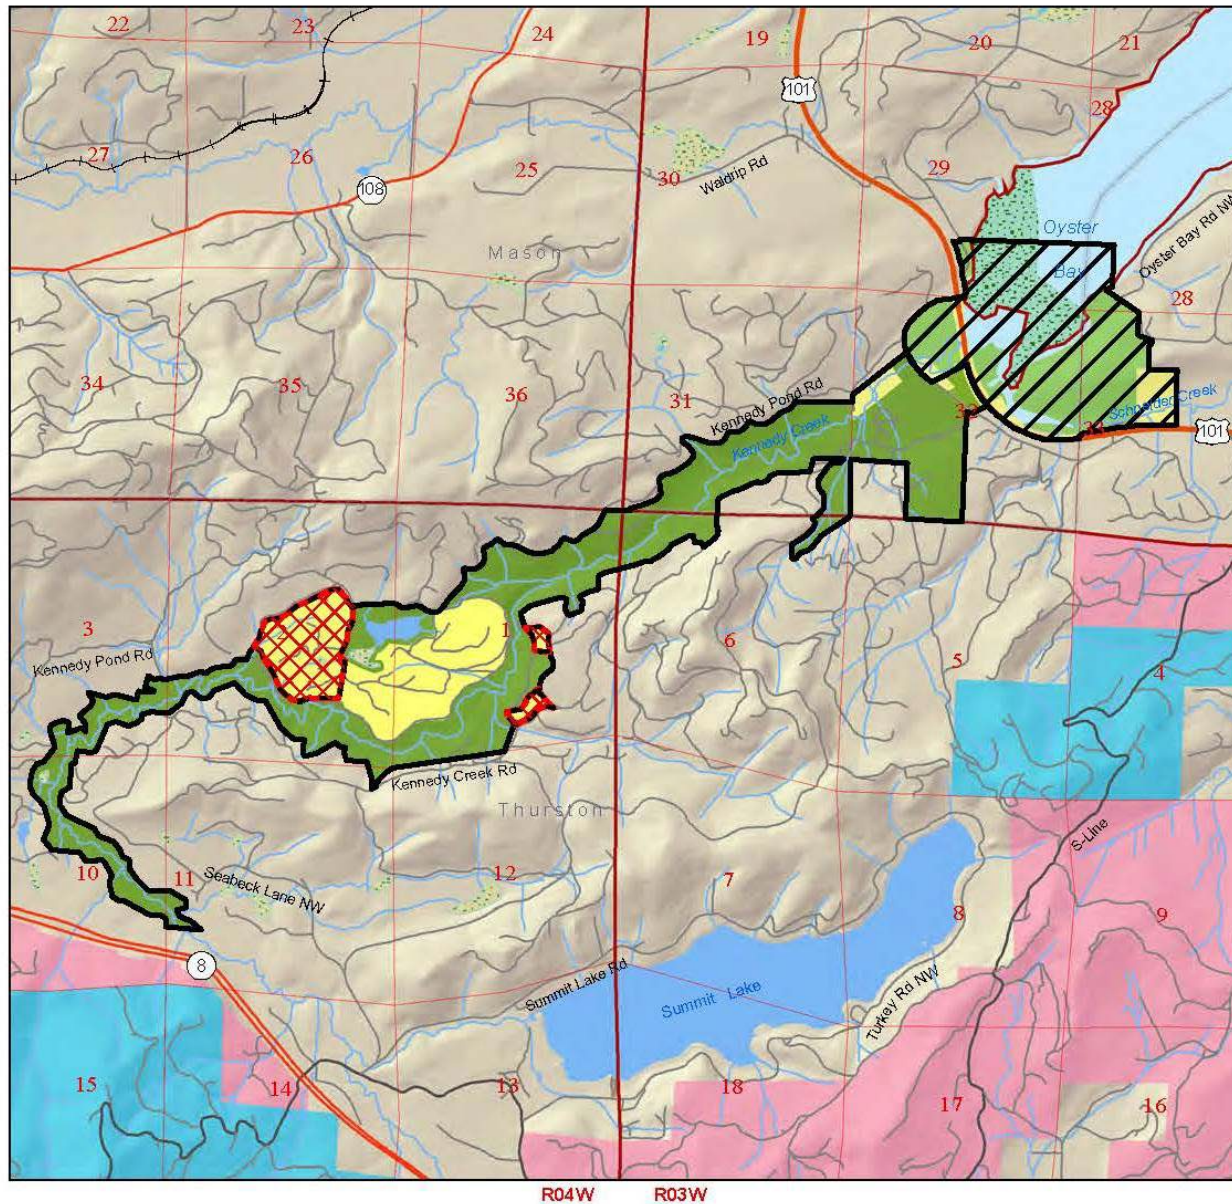

Kennedy Creek Natural Area Proposed Boundary Expansion

Puget Trough Ecoregion

Disclaimer: Extreme care was used during the compilation of this map to ensure accuracy. However, due to changes in ownership and the need to rely on outside information, the Department of Natural Resources cannot accept responsibility for errors or omissions, and, therefore, there are no warranties which accompany this material.