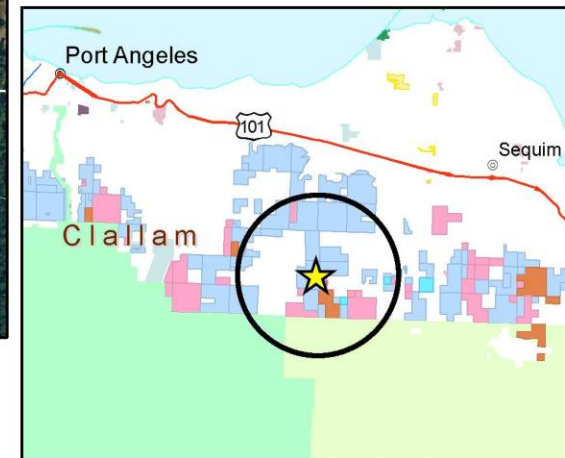

Lost Mountain Exchange

Clallam County

Ortho

Legend

- To_Gates
- To DNR

WASHINGTON STATE DEPT OF
NATURAL RESOURCES

Disclaimer: Extreme care was used during the compilation of this map to ensure accuracy. However, due to changes in ownership and the need to rely on outside information, the Department of Natural Resources cannot accept responsibility for errors or omissions, and, therefore, there are no warranties which accompany this material.