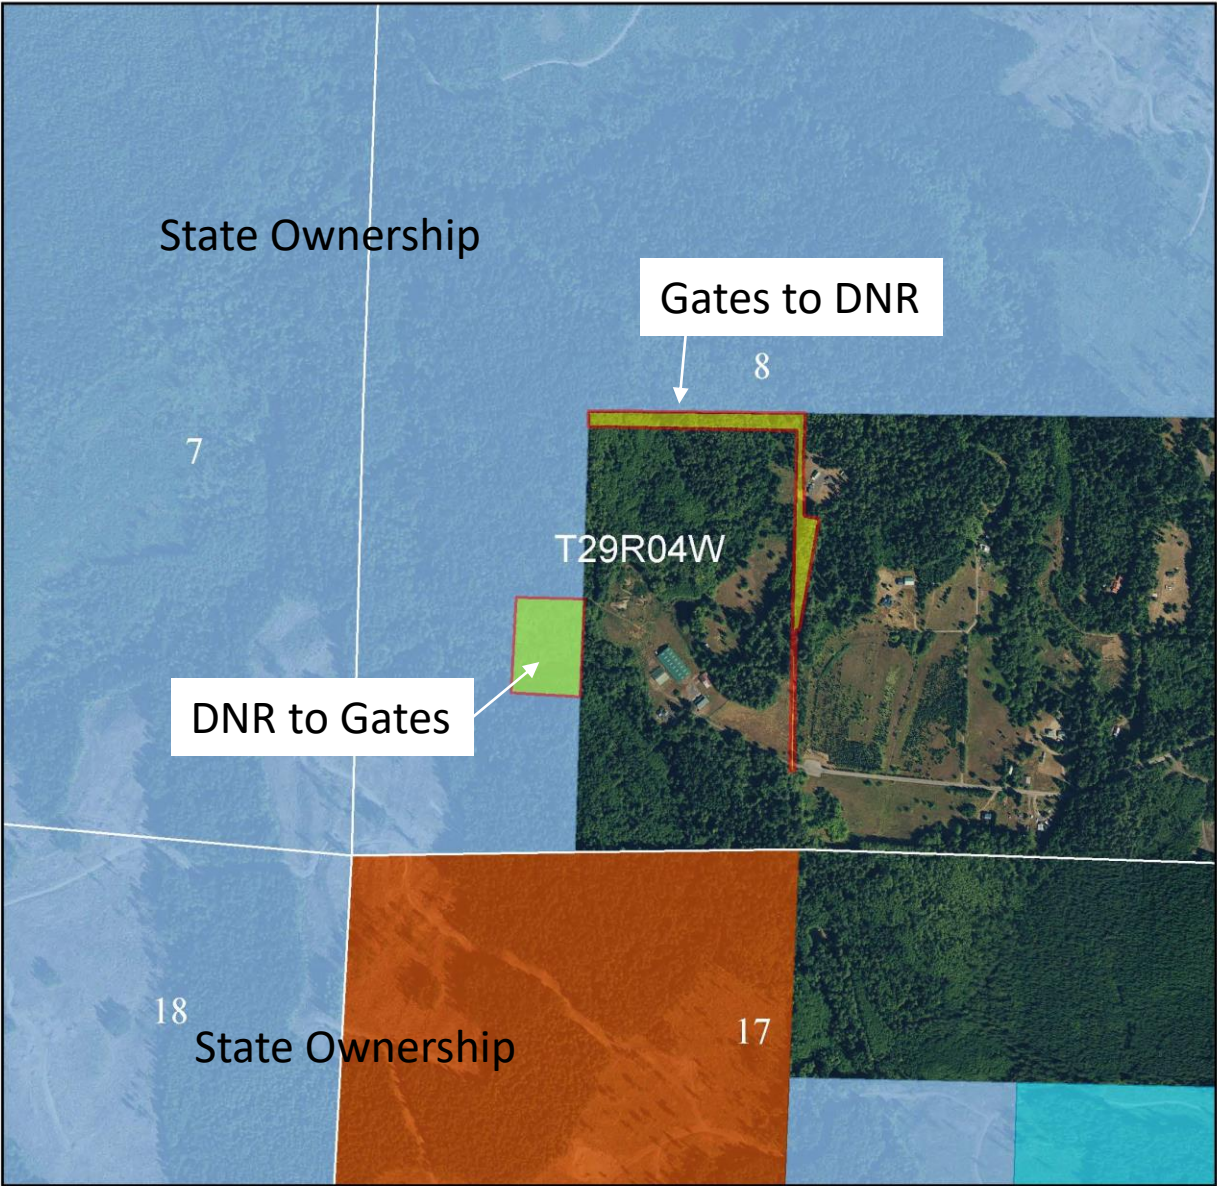

Lost Mountain Exchange

Clallam County

Trust Ownership

Legend

- To_Gates
- To DNR

DNR-Managed Lands by Surface Trust

Surface Lands

- Capitol Grant (7)
- State Forest Transfer (1)
- State Forest Purchase (2)