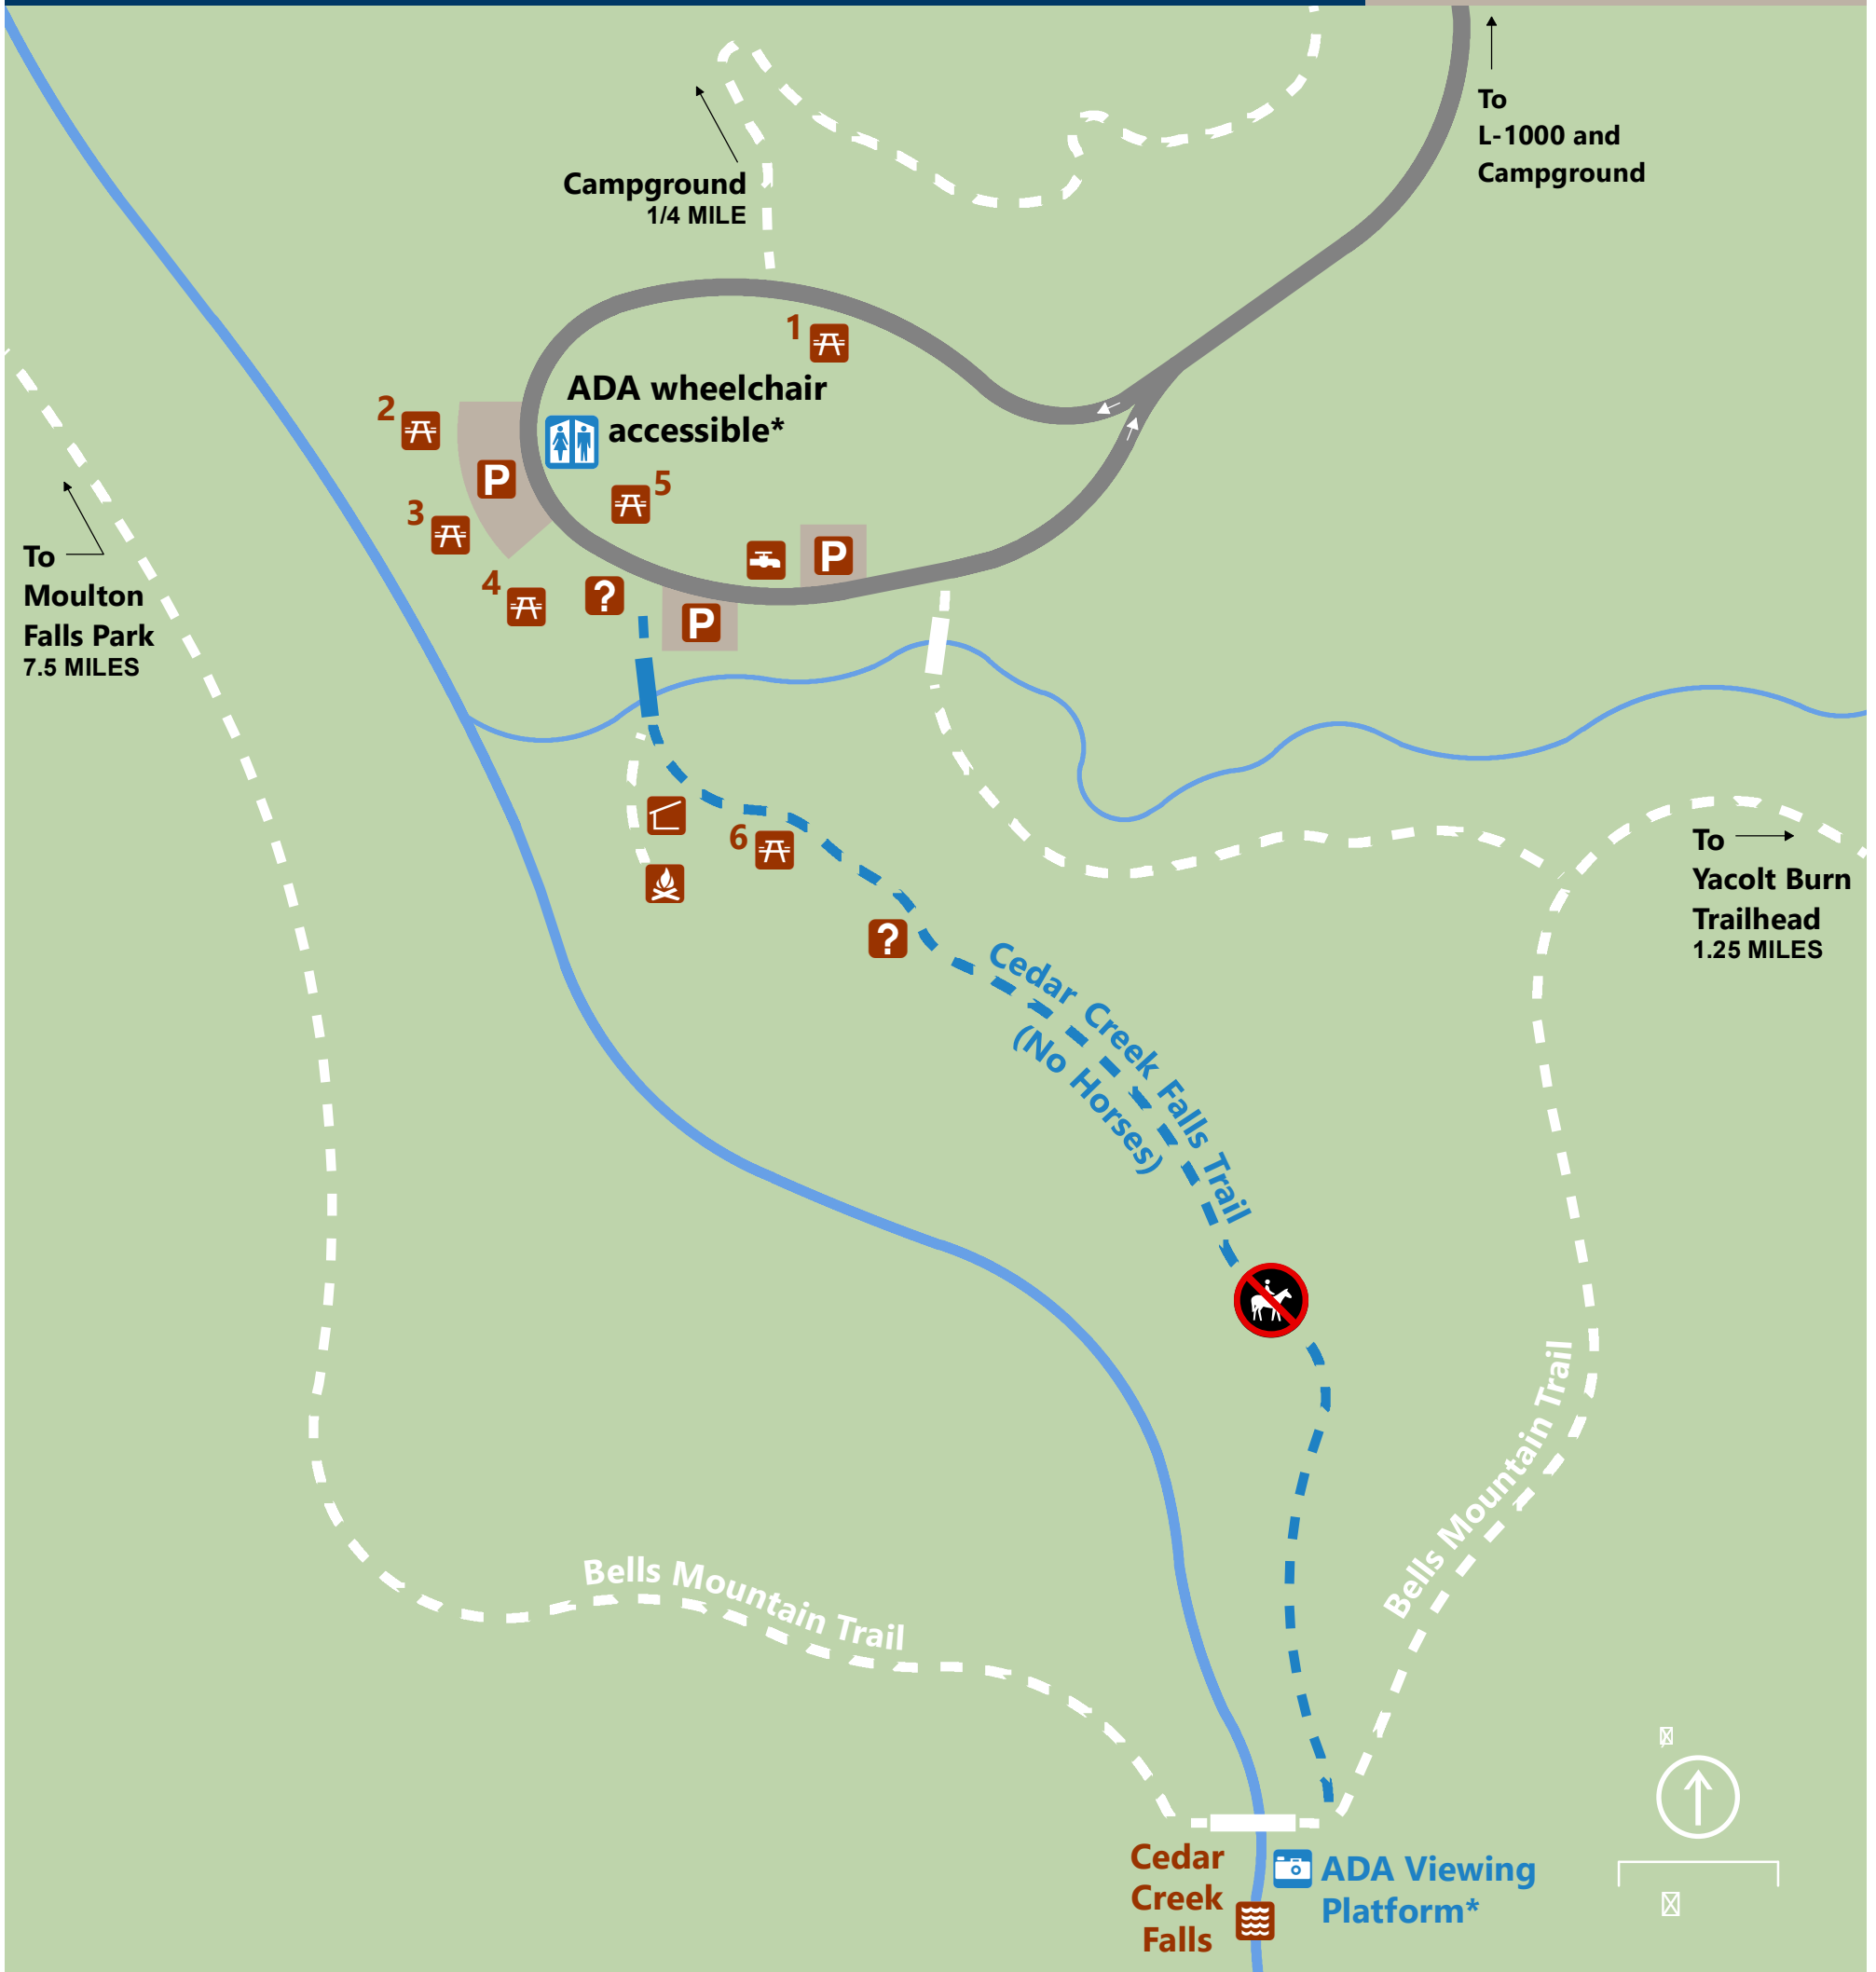

Cold Creek Day Use Area

Discover Pass required
GPS WFIJDMFT

discoverpass.wa.gov

a r s l
r r D r

Please stay on designated trails. If a trail is not posted with DNR signs, and does not appear on DNR maps, it is not approved for public use.

- Information
- Toilet (ADA*)
- Parking
- Picnic Table
- Non-Potable Water
- Picnic Shelter
- Group Campfire Area
- [Symbol]
- [Symbol]

For current trail conditions, scan here

Know the rules - scan here to learn more

*ADA (Americans with Disabilities Act)

To report illegal activities, call 360-577-2025, pacific-cascade.region@dnr.wa.gov

No reservations. First come first served. Dogs allowed on leash. Dispose of pet waste appropriately.