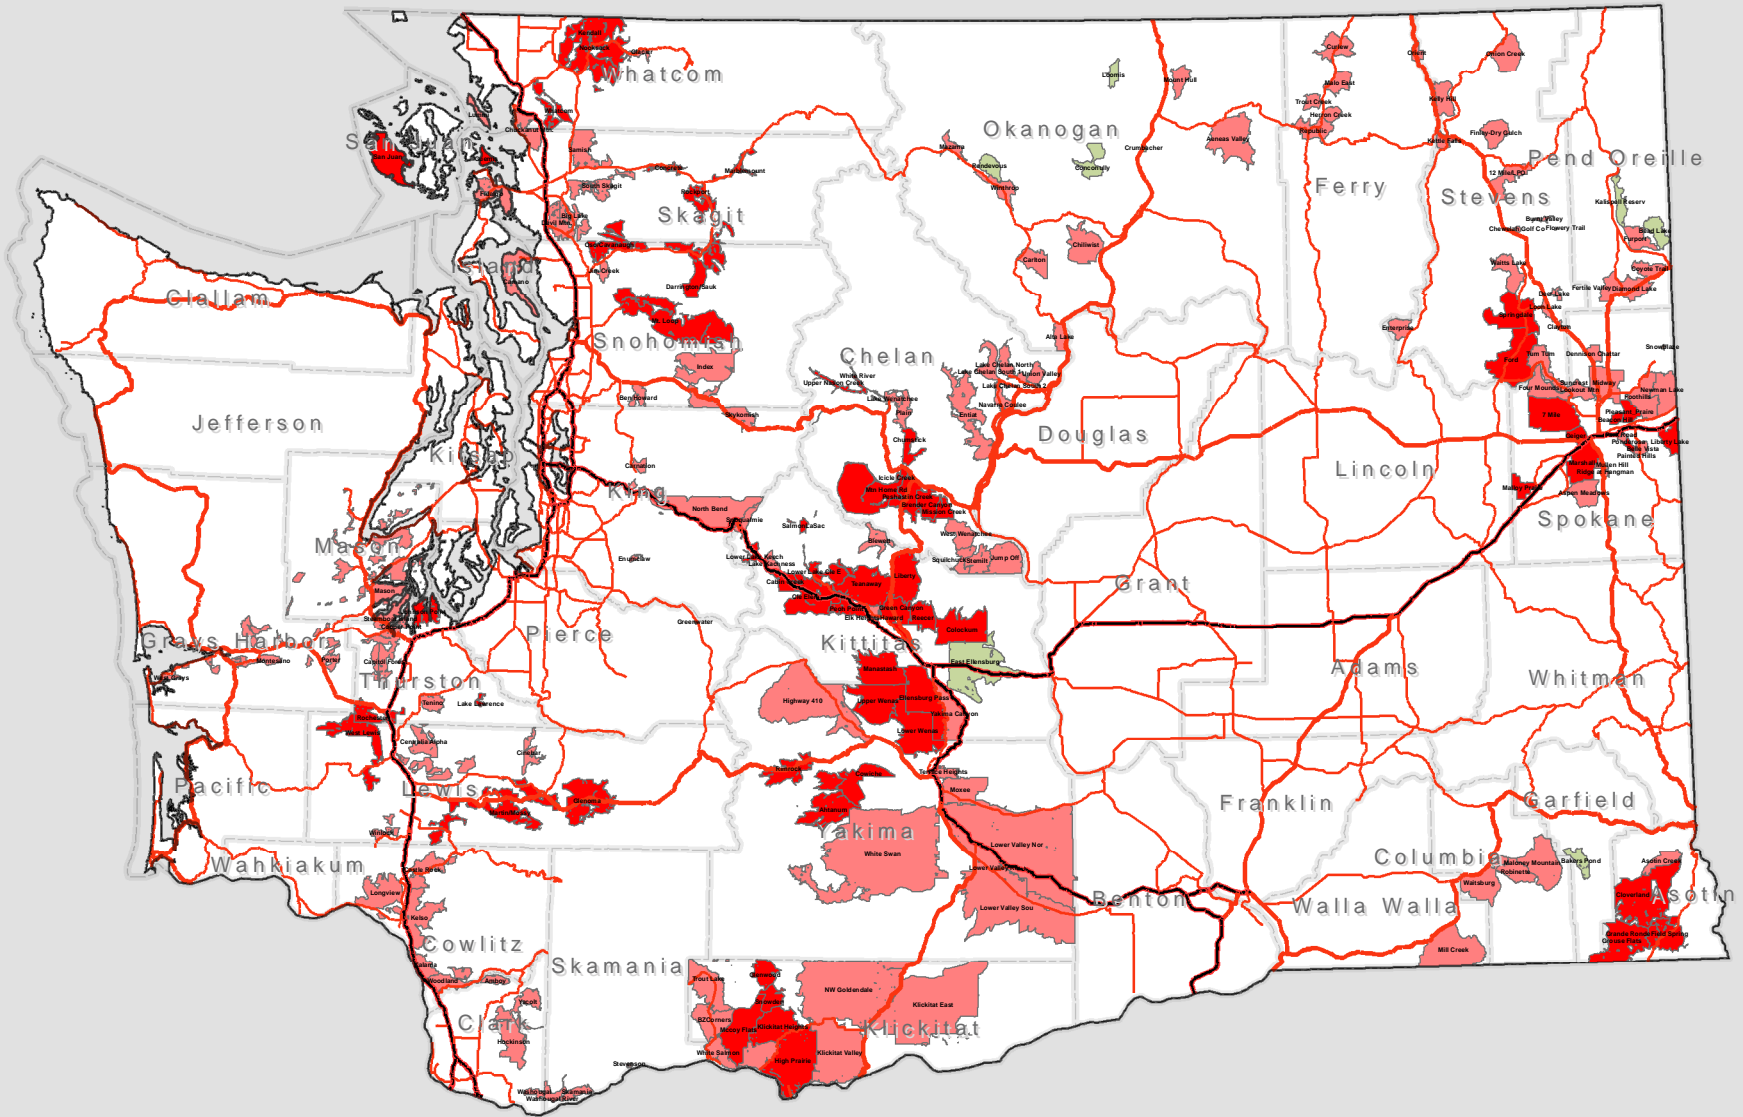

# Wildland Urban Interface Communities at Risk for Fire

September 18, 2007