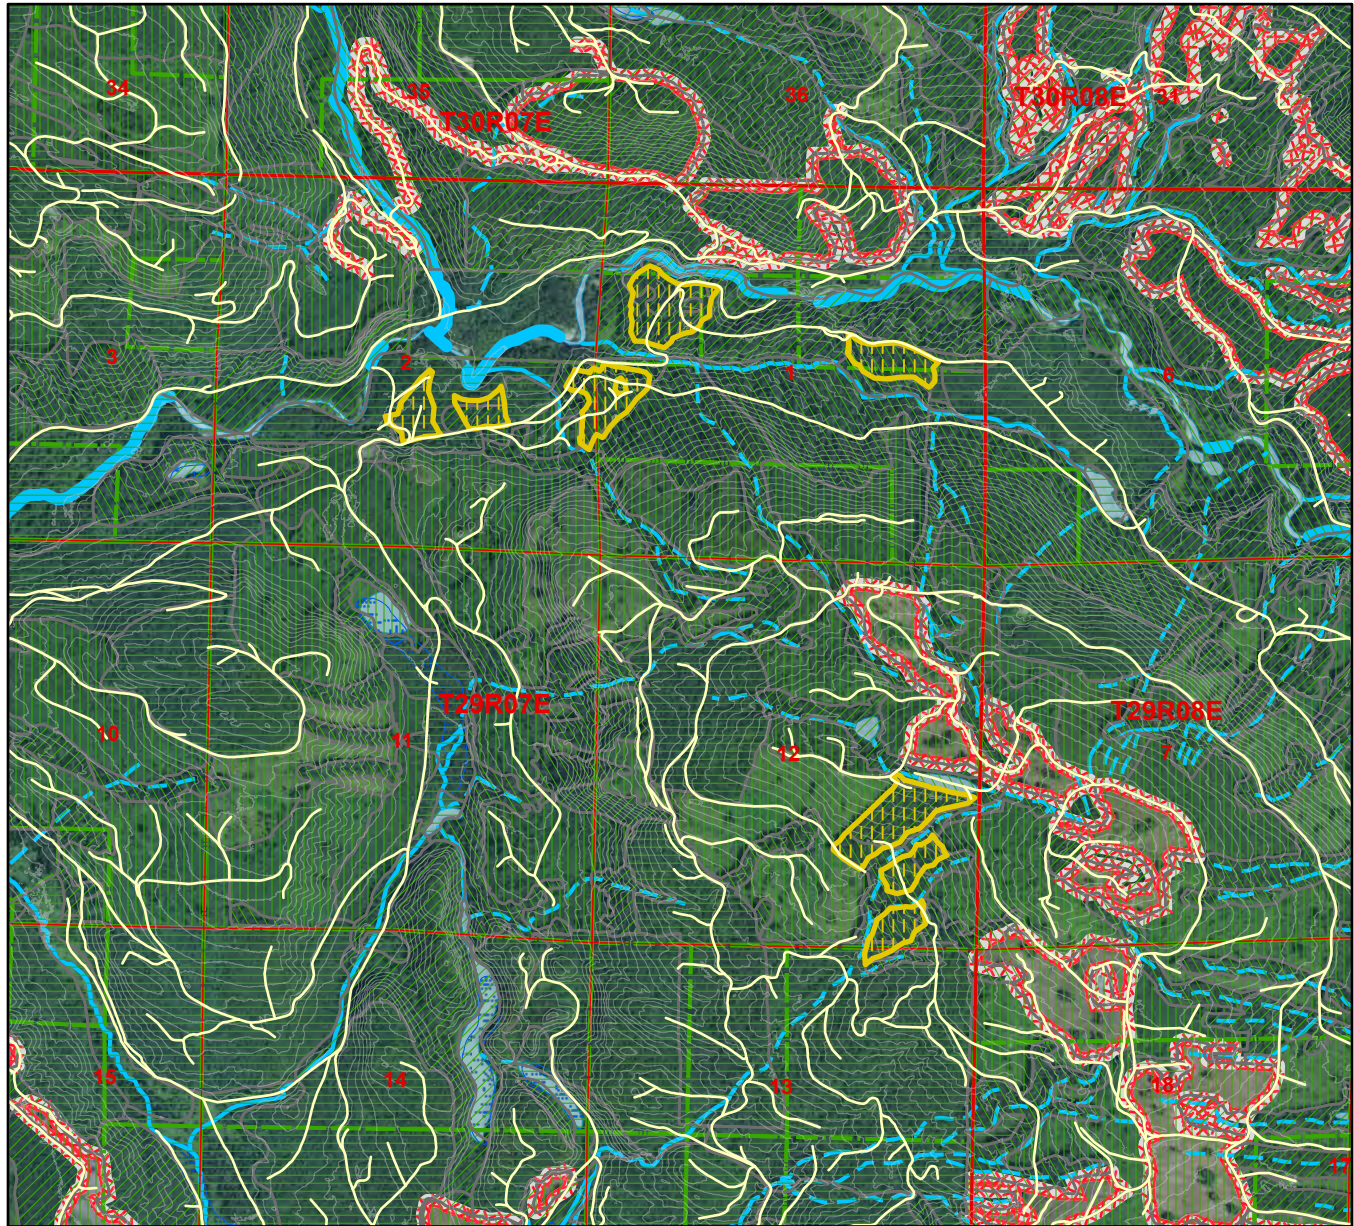

Harvest Unit Adjacency Map

Sale Name: BOLOGNA
 Sale District: STARBIRD
 Sale Date: June, 2024
 Sale Unit(s): All (8) Units
 Sale Location: T29R07E 1, 2, 12, 13

29	28	27	26	25	30	29	28
32	33	34	35	36	31	32	33
5	4	3	2	1	6	5	4
8	9	10	11	12	7	8	9
17	16	15	14	13	18	17	16
20	21	22	23	24	19	20	21

This color map is produced by the Washington Department of Natural Resources (DNR), for discussion purposes only. If the copy you have is black and white, some of the information may not read correctly. Wetland locations are from the National Wetland Inventory (NWI) database. They are incomplete and may need field verification. The source data for this map is stored on the DNR's Geographic Information System. Although the DNR makes every reasonable effort to keep such data current, it cannot and does not accept liability for any errors or omissions. No warranty accompanies this material. Refer to the SEPA Checklist for additional detail.

- Sold Sales
- 76+ Years old
- Type 1 Streams
- 303D Listed Water
- 0 - 25 Years old
- Other/Unknown
- Type 2 Streams
- DNR-Managed Land
- 26 - 50 Years old
- Open Water
- Type 3 Streams
- DNR NAP's & NRCA's
- 51 - 75 Years old
- Wetlands (NWI)
- Type 4 Streams
- BOLOGNA

*Sold Sales represent data from last 7 years only

Map created on: 2/1/2024