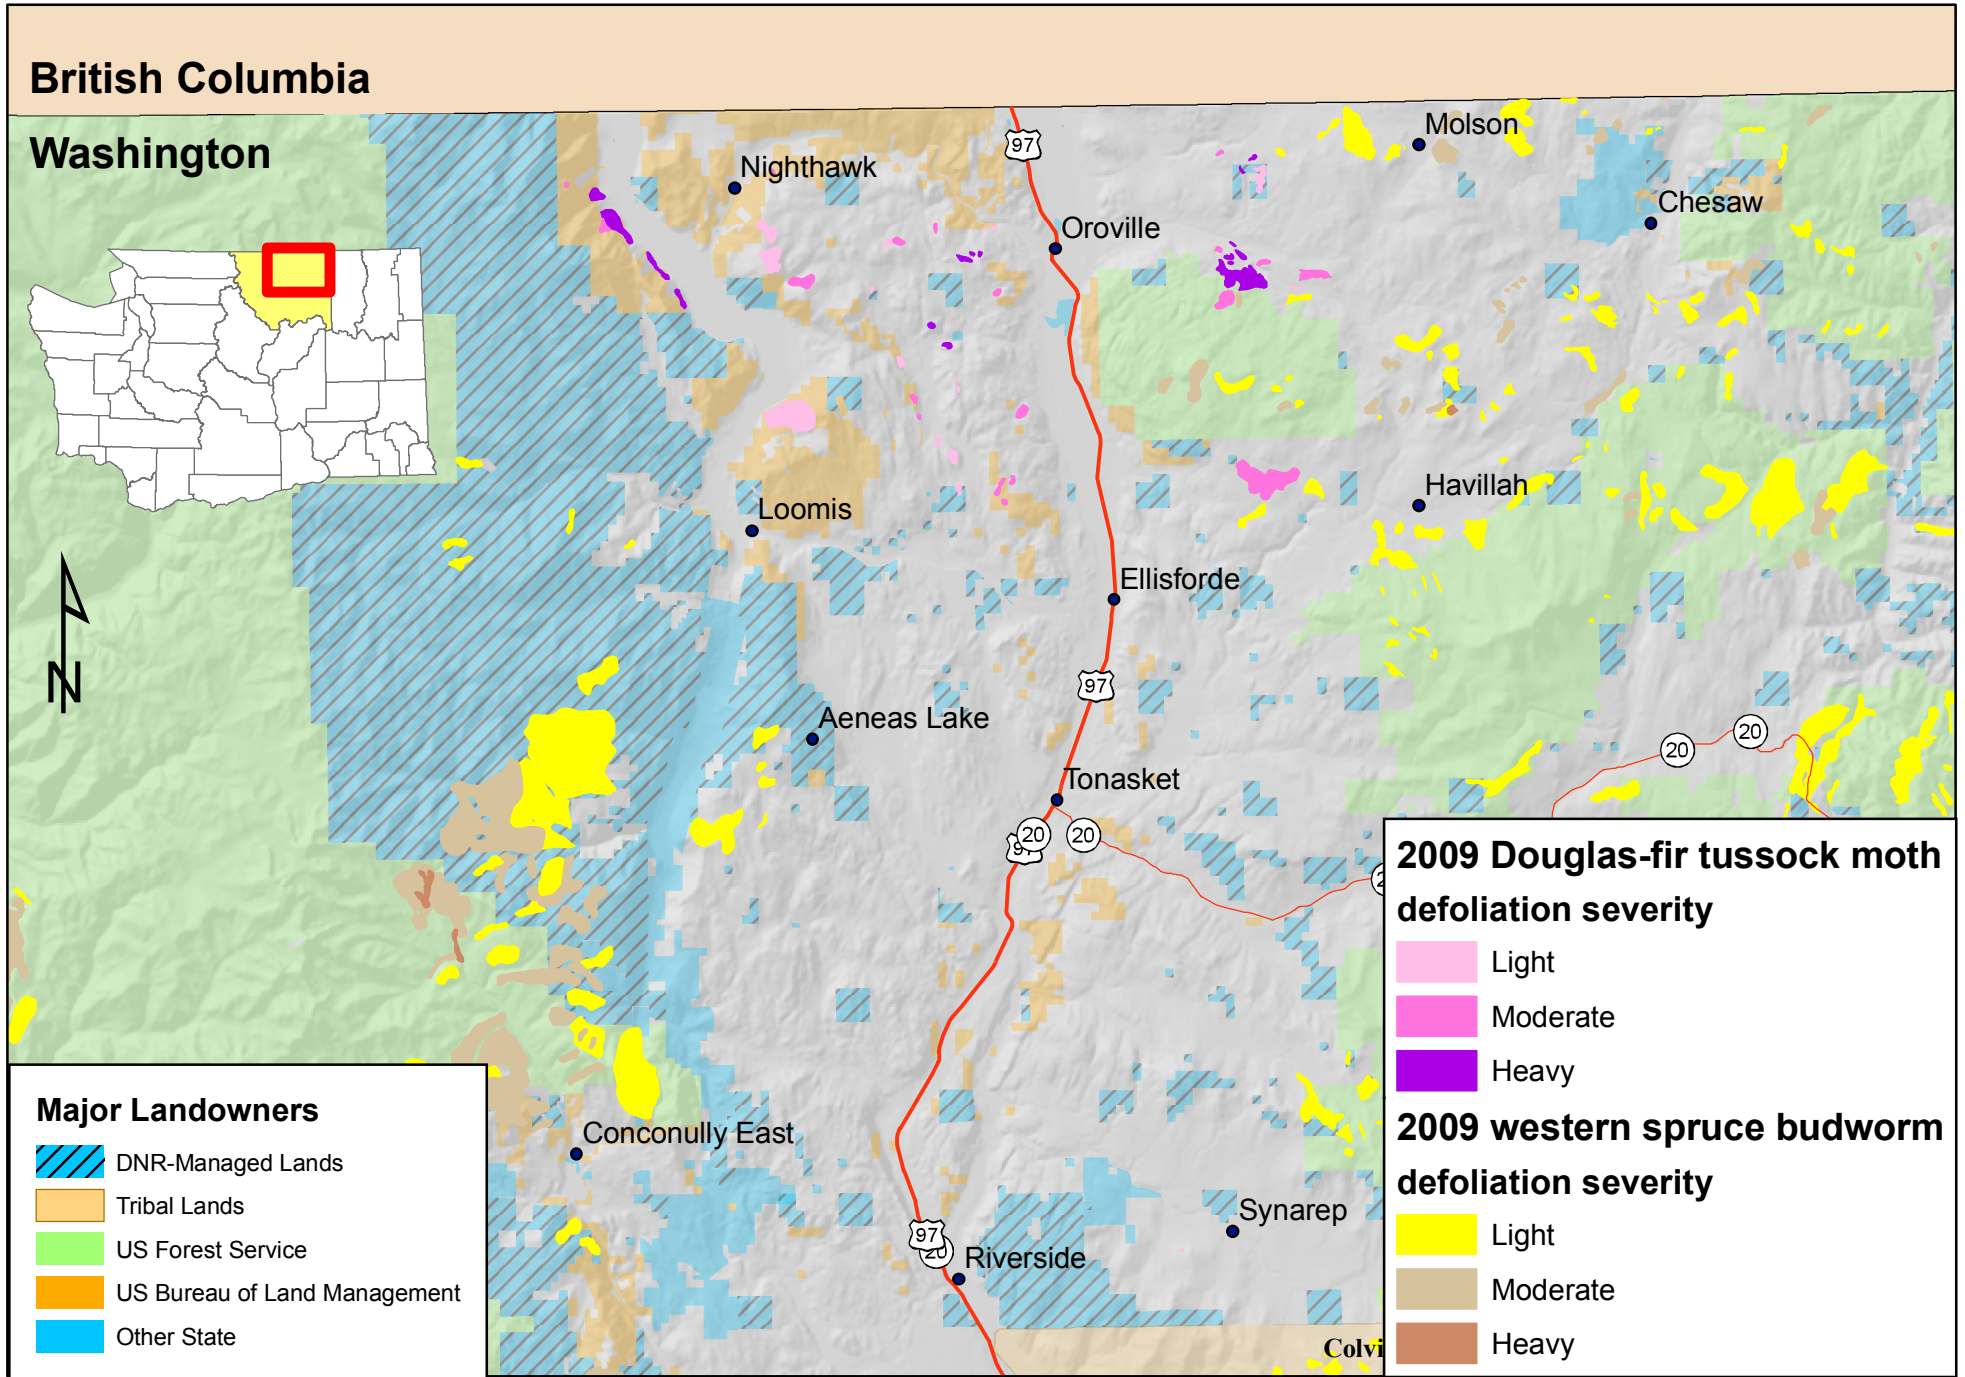

2009 defoliation - Oroville, Washington area

British Columbia

Washington

Major Landowners

-  DNR-Managed Lands
-  Tribal Lands
-  US Forest Service
-  US Bureau of Land Management
-  Other State

2009 Douglas-fir tussock moth defoliation severity

-  Light
-  Moderate
-  Heavy

2009 western spruce budworm defoliation severity

-  Light
-  Moderate
-  Heavy