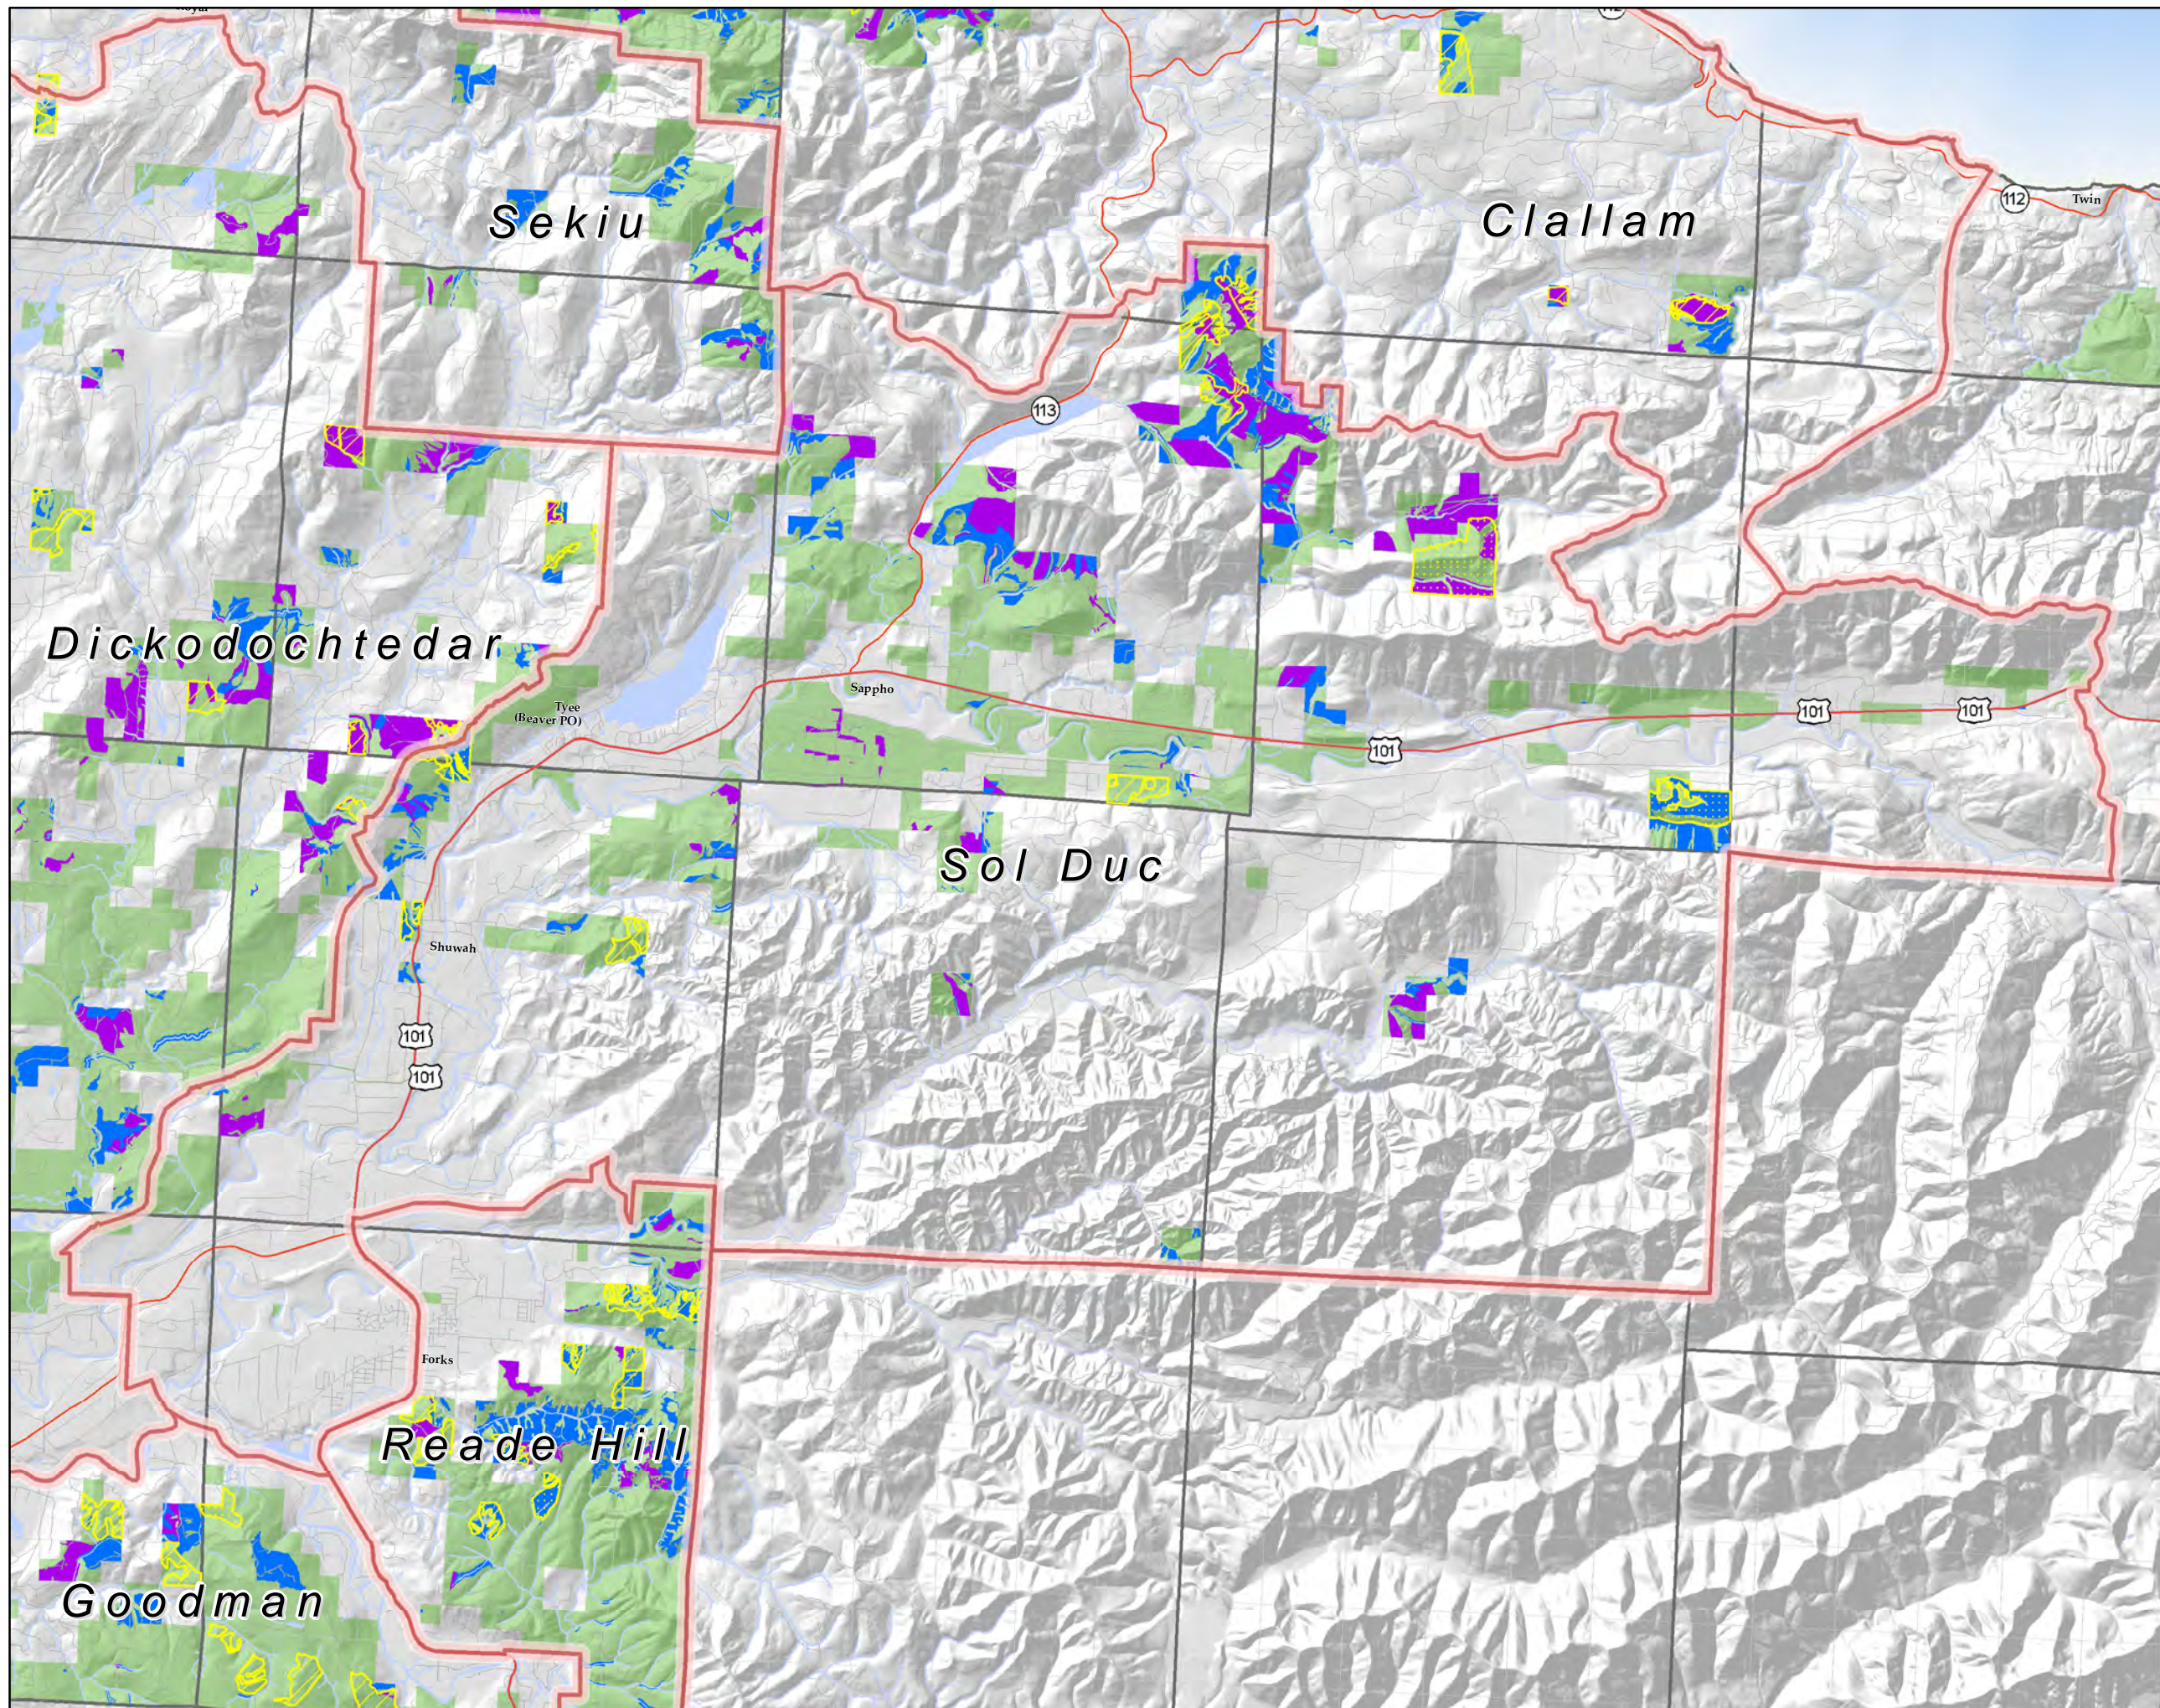

**OESF  
Forest Land Plan  
Landscape Planning  
Alternative  
Period 1  
(2010-2019)**

**DRAFT**  
04/27/10

**Sol Duc**

**P&T Planned Harvest (2010-2019)**

- Planned Thinning
- Planned Regeneration

**Harvest Treatments**

- Variable Retention Harvest
- Variable Density Thinning
- DNR-Managed Lands
- Landscape Planning Units