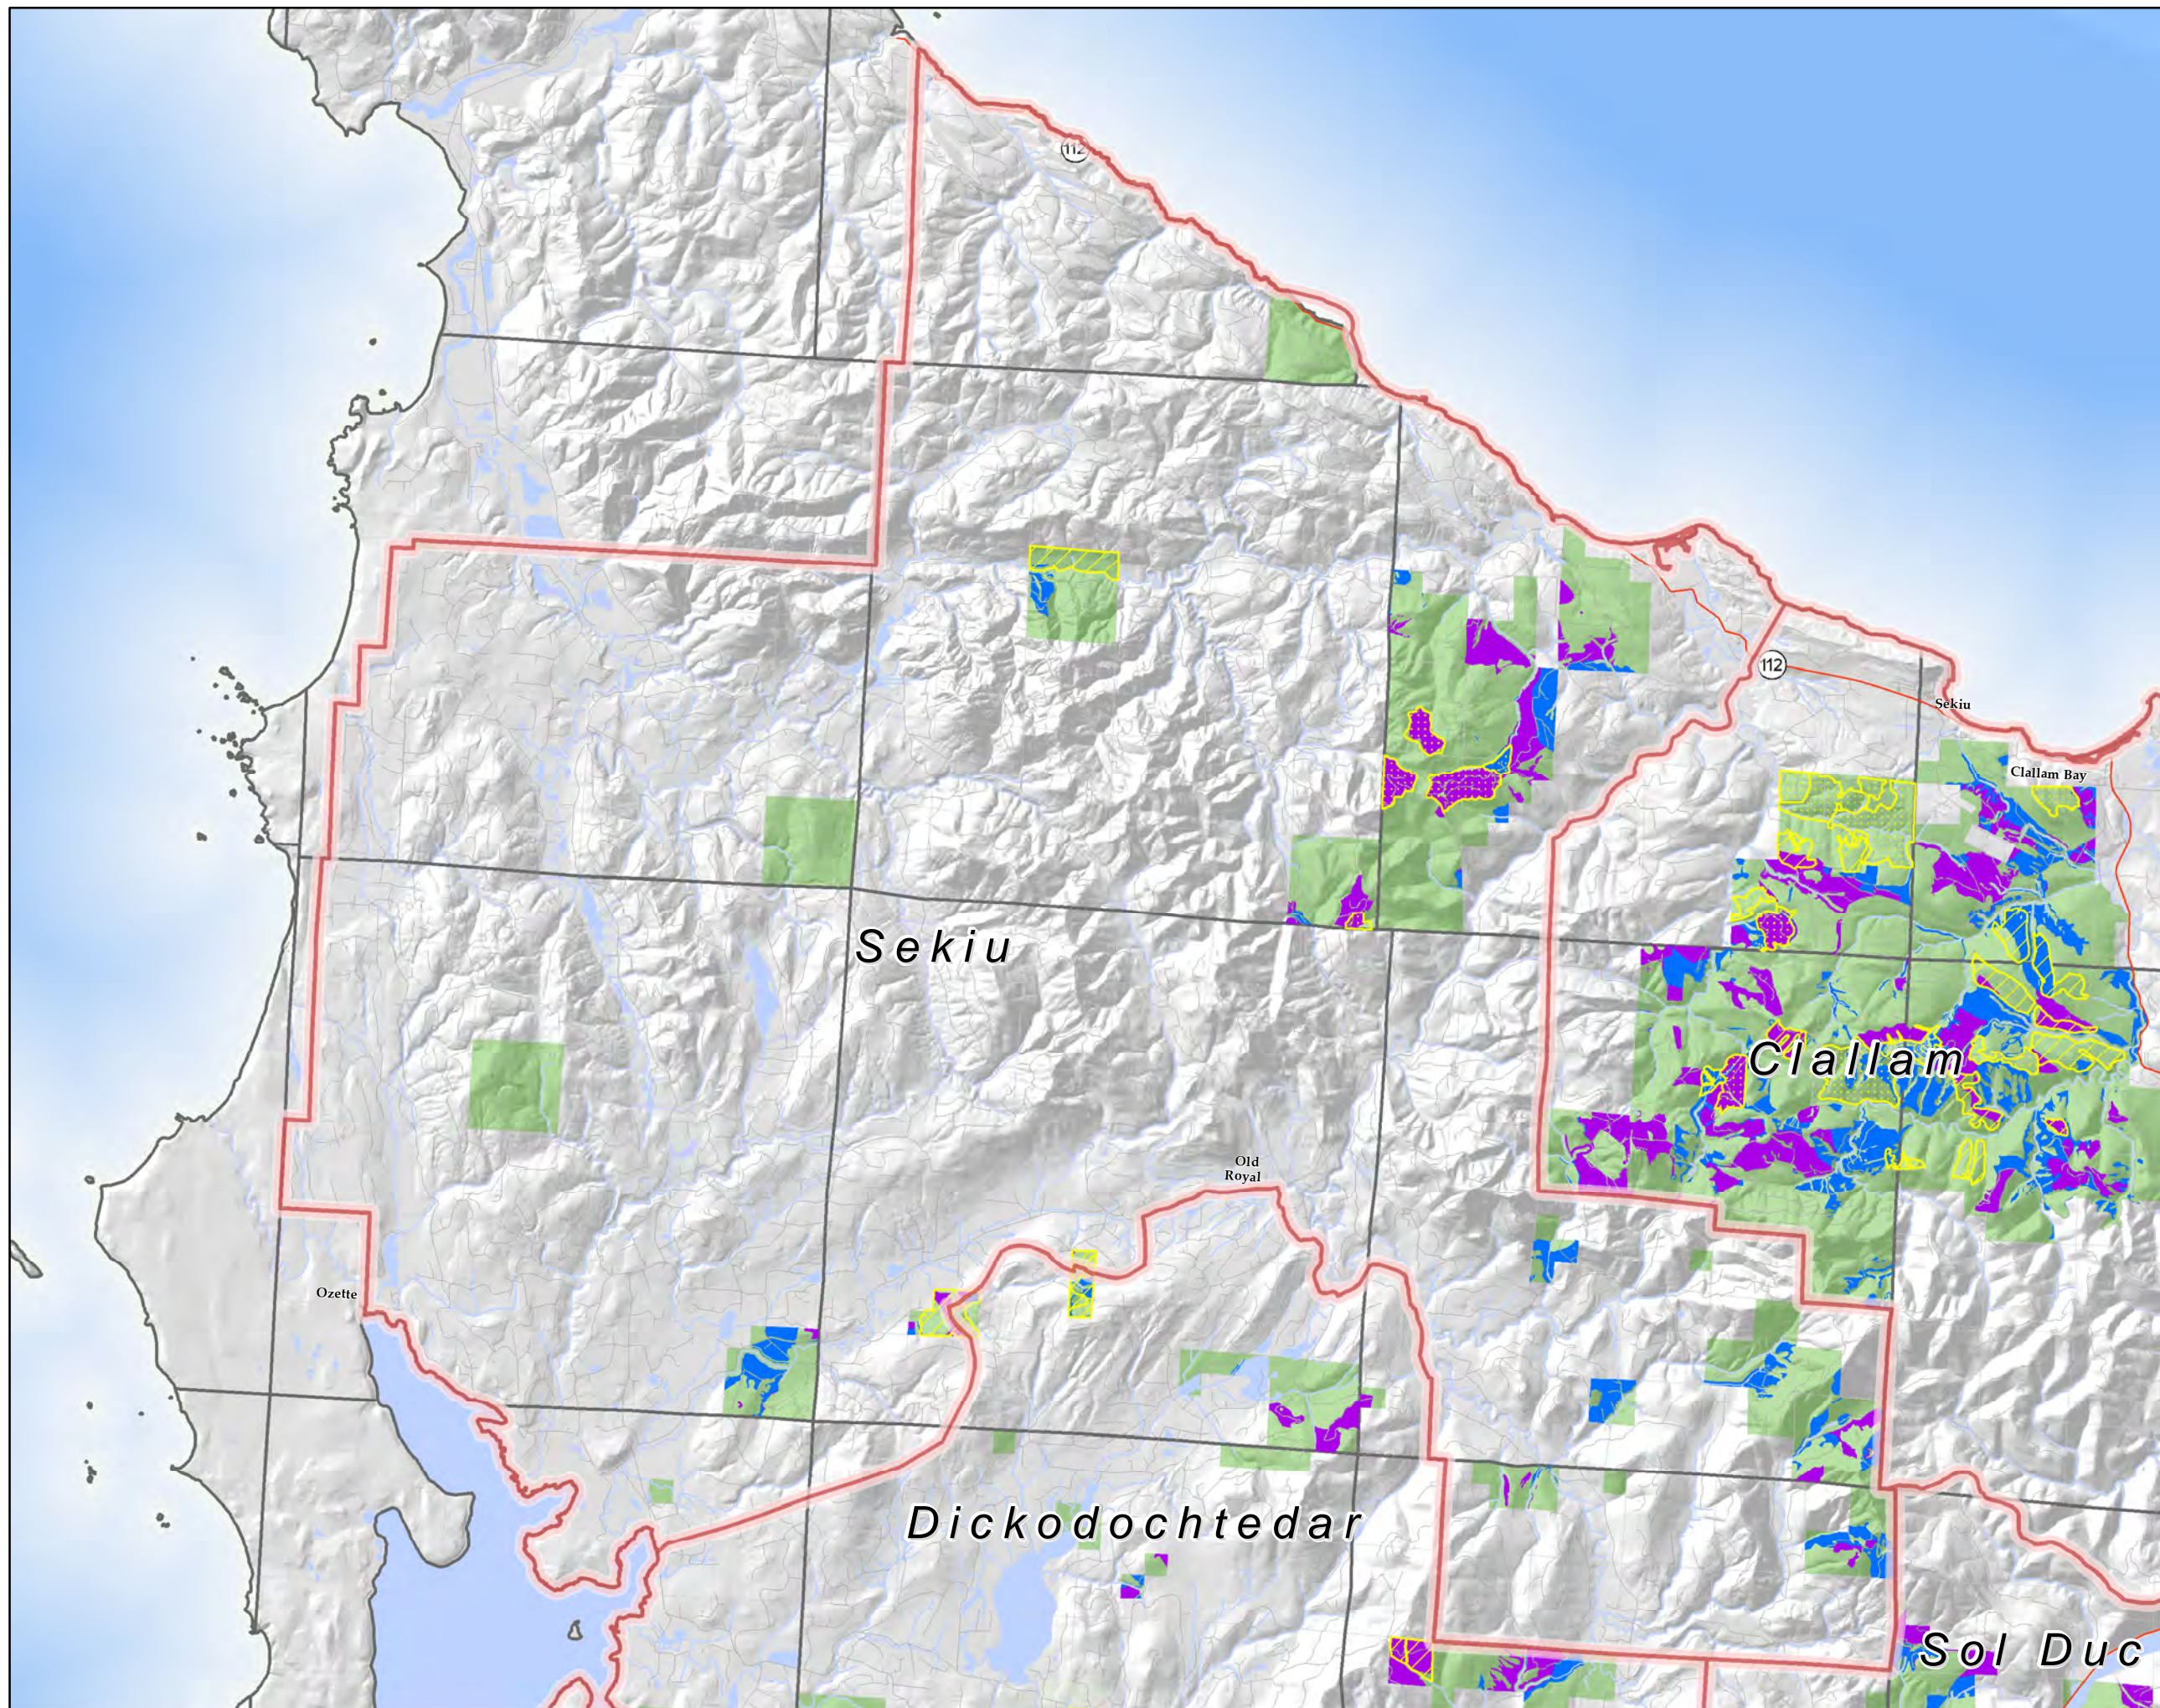

OESF Forest Land Plan Landscape Planning Alternative Period 1 (2010-2019)

DRAFT
04/27/10

Sekiu

P&T Planned Harvest (2010-2019)

- Planned Thinning
- Planned Regeneration

Harvest Treatments

- Variable Retention Harvest
- Variable Density Thinning
- DNR-Managed Lands
- Landscape Planning Units