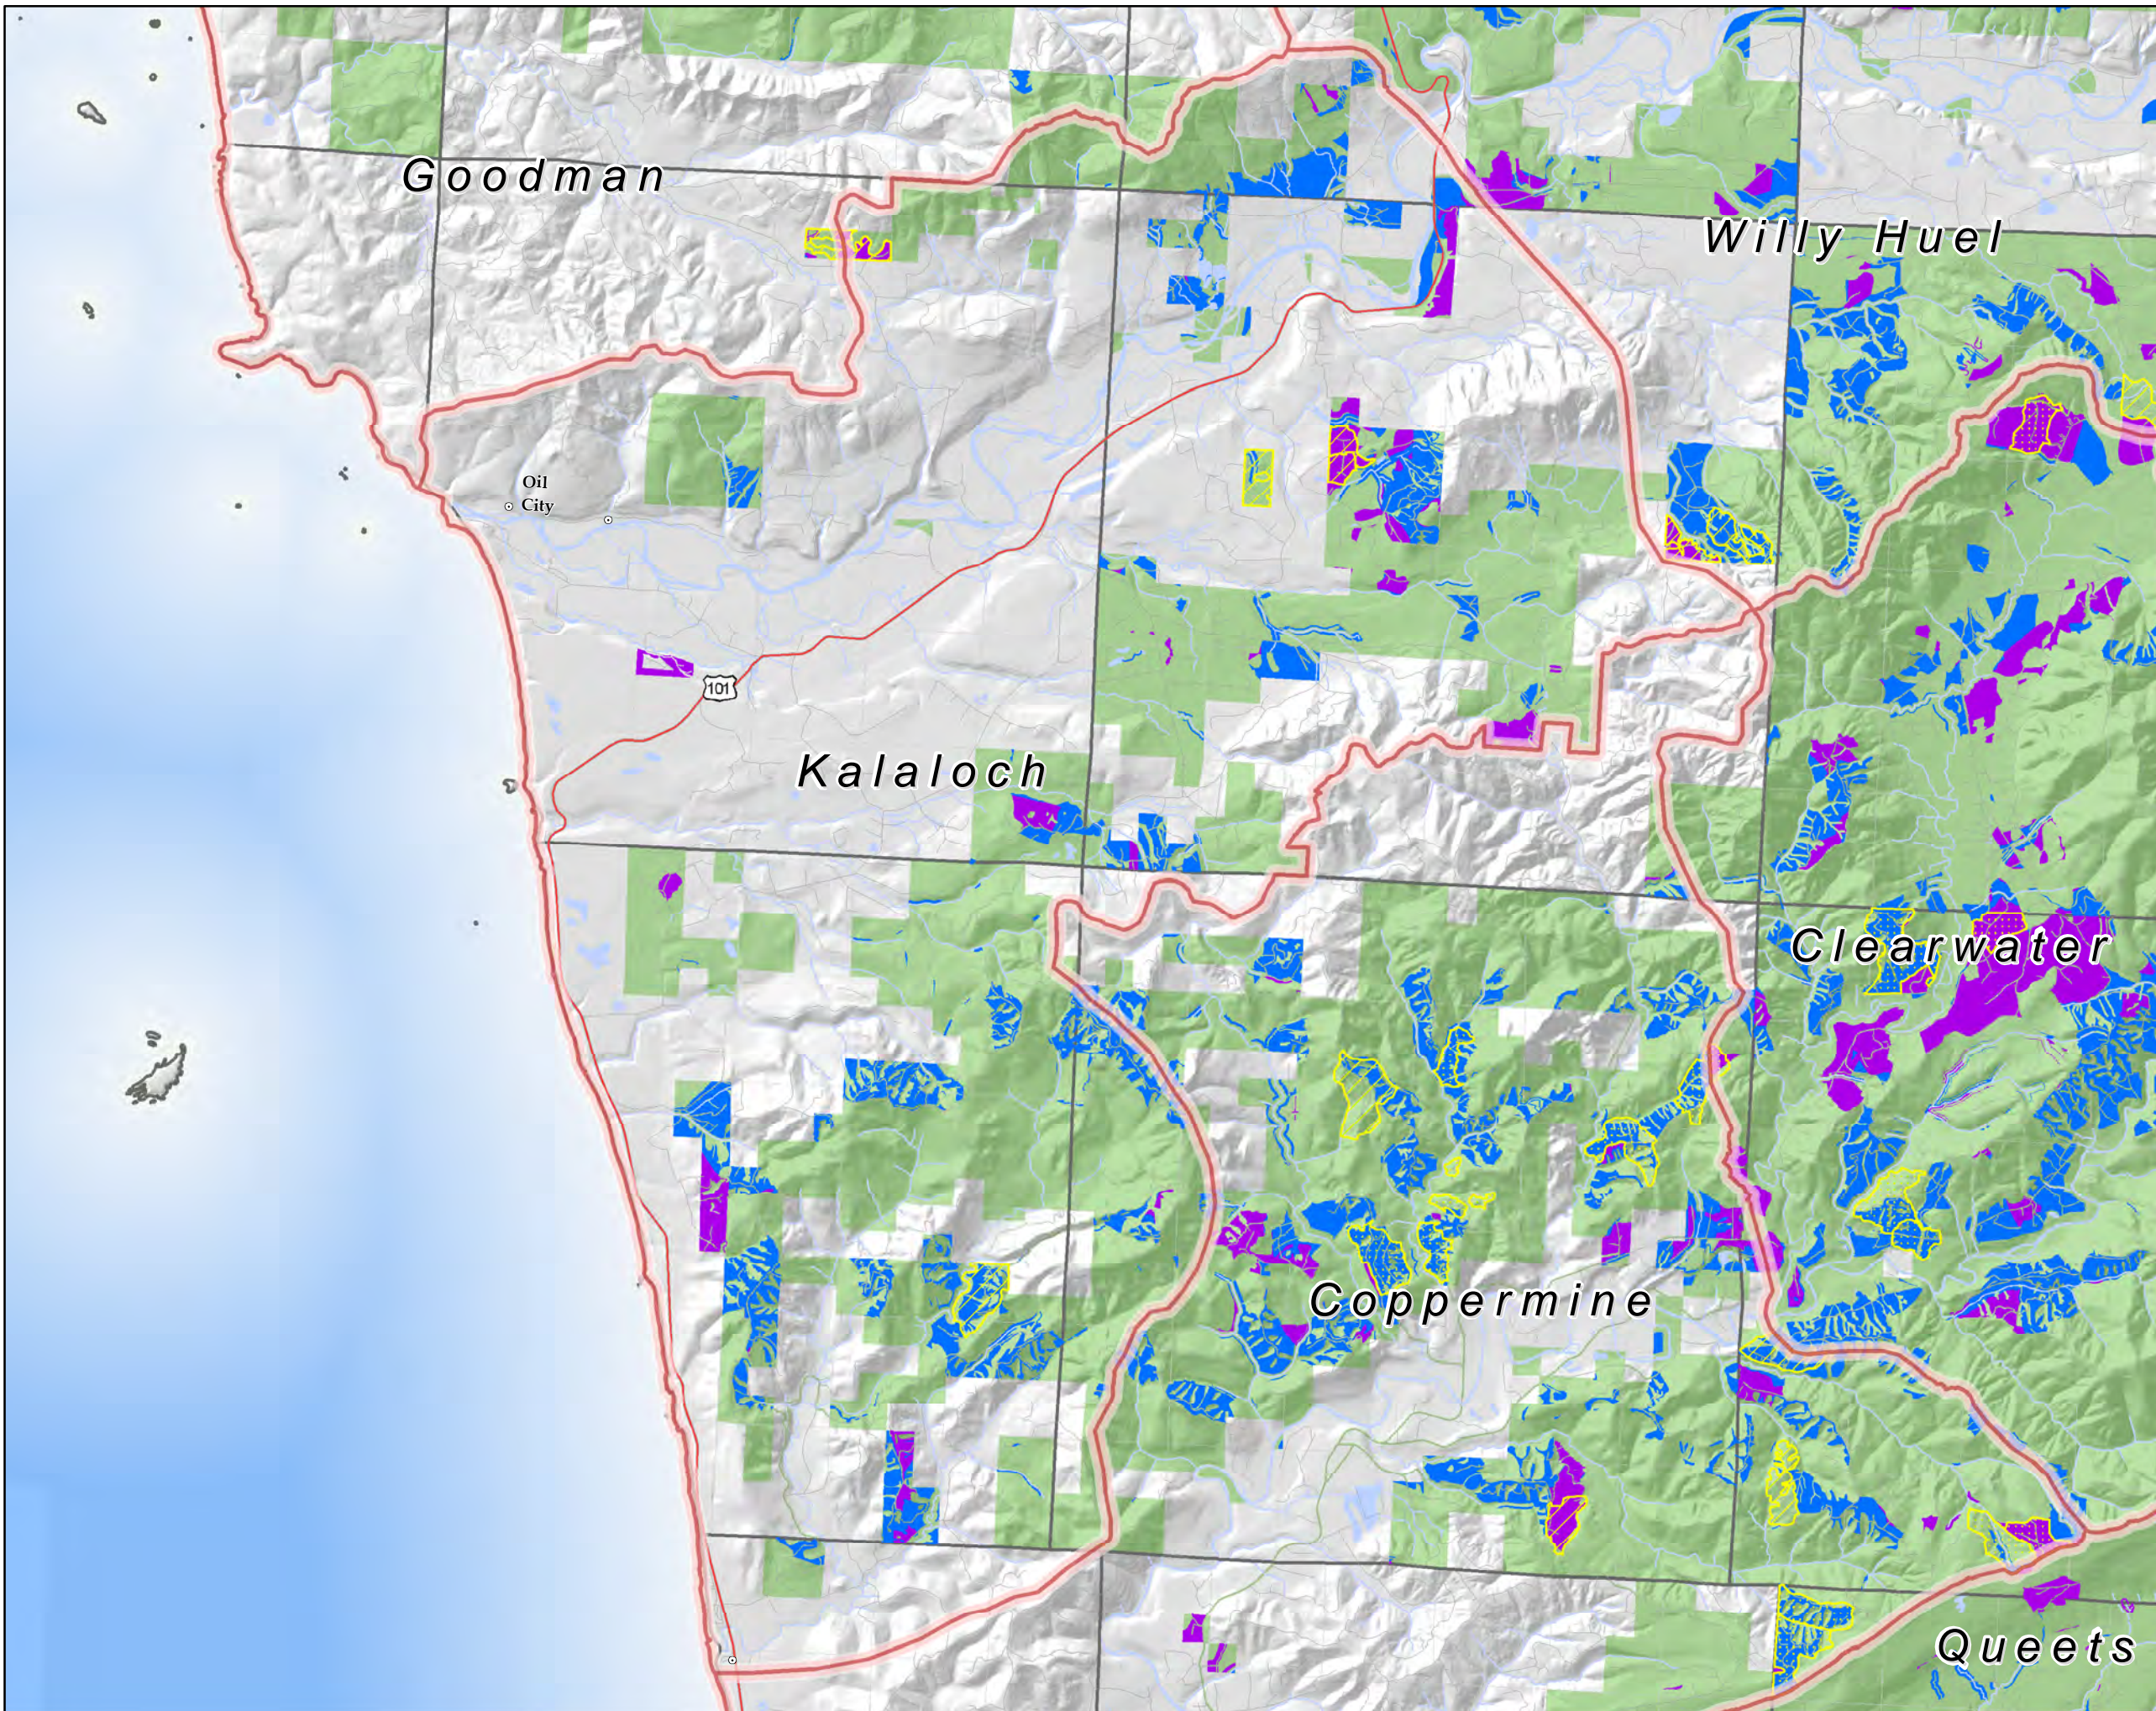

**OESF
Forest Land Plan
Landscape Planning
Alternative
Period 1
(2010-2019)**

DRAFT
04/27/10

Kalaloch

P&T Planned Harvest (2010-2019)

- Planned Thinning
- Planned Regeneration

Harvest Treatments

- Variable Retention Harvest
- Variable Density Thinning
- DNR-Managed Lands
- Landscape Planning Units