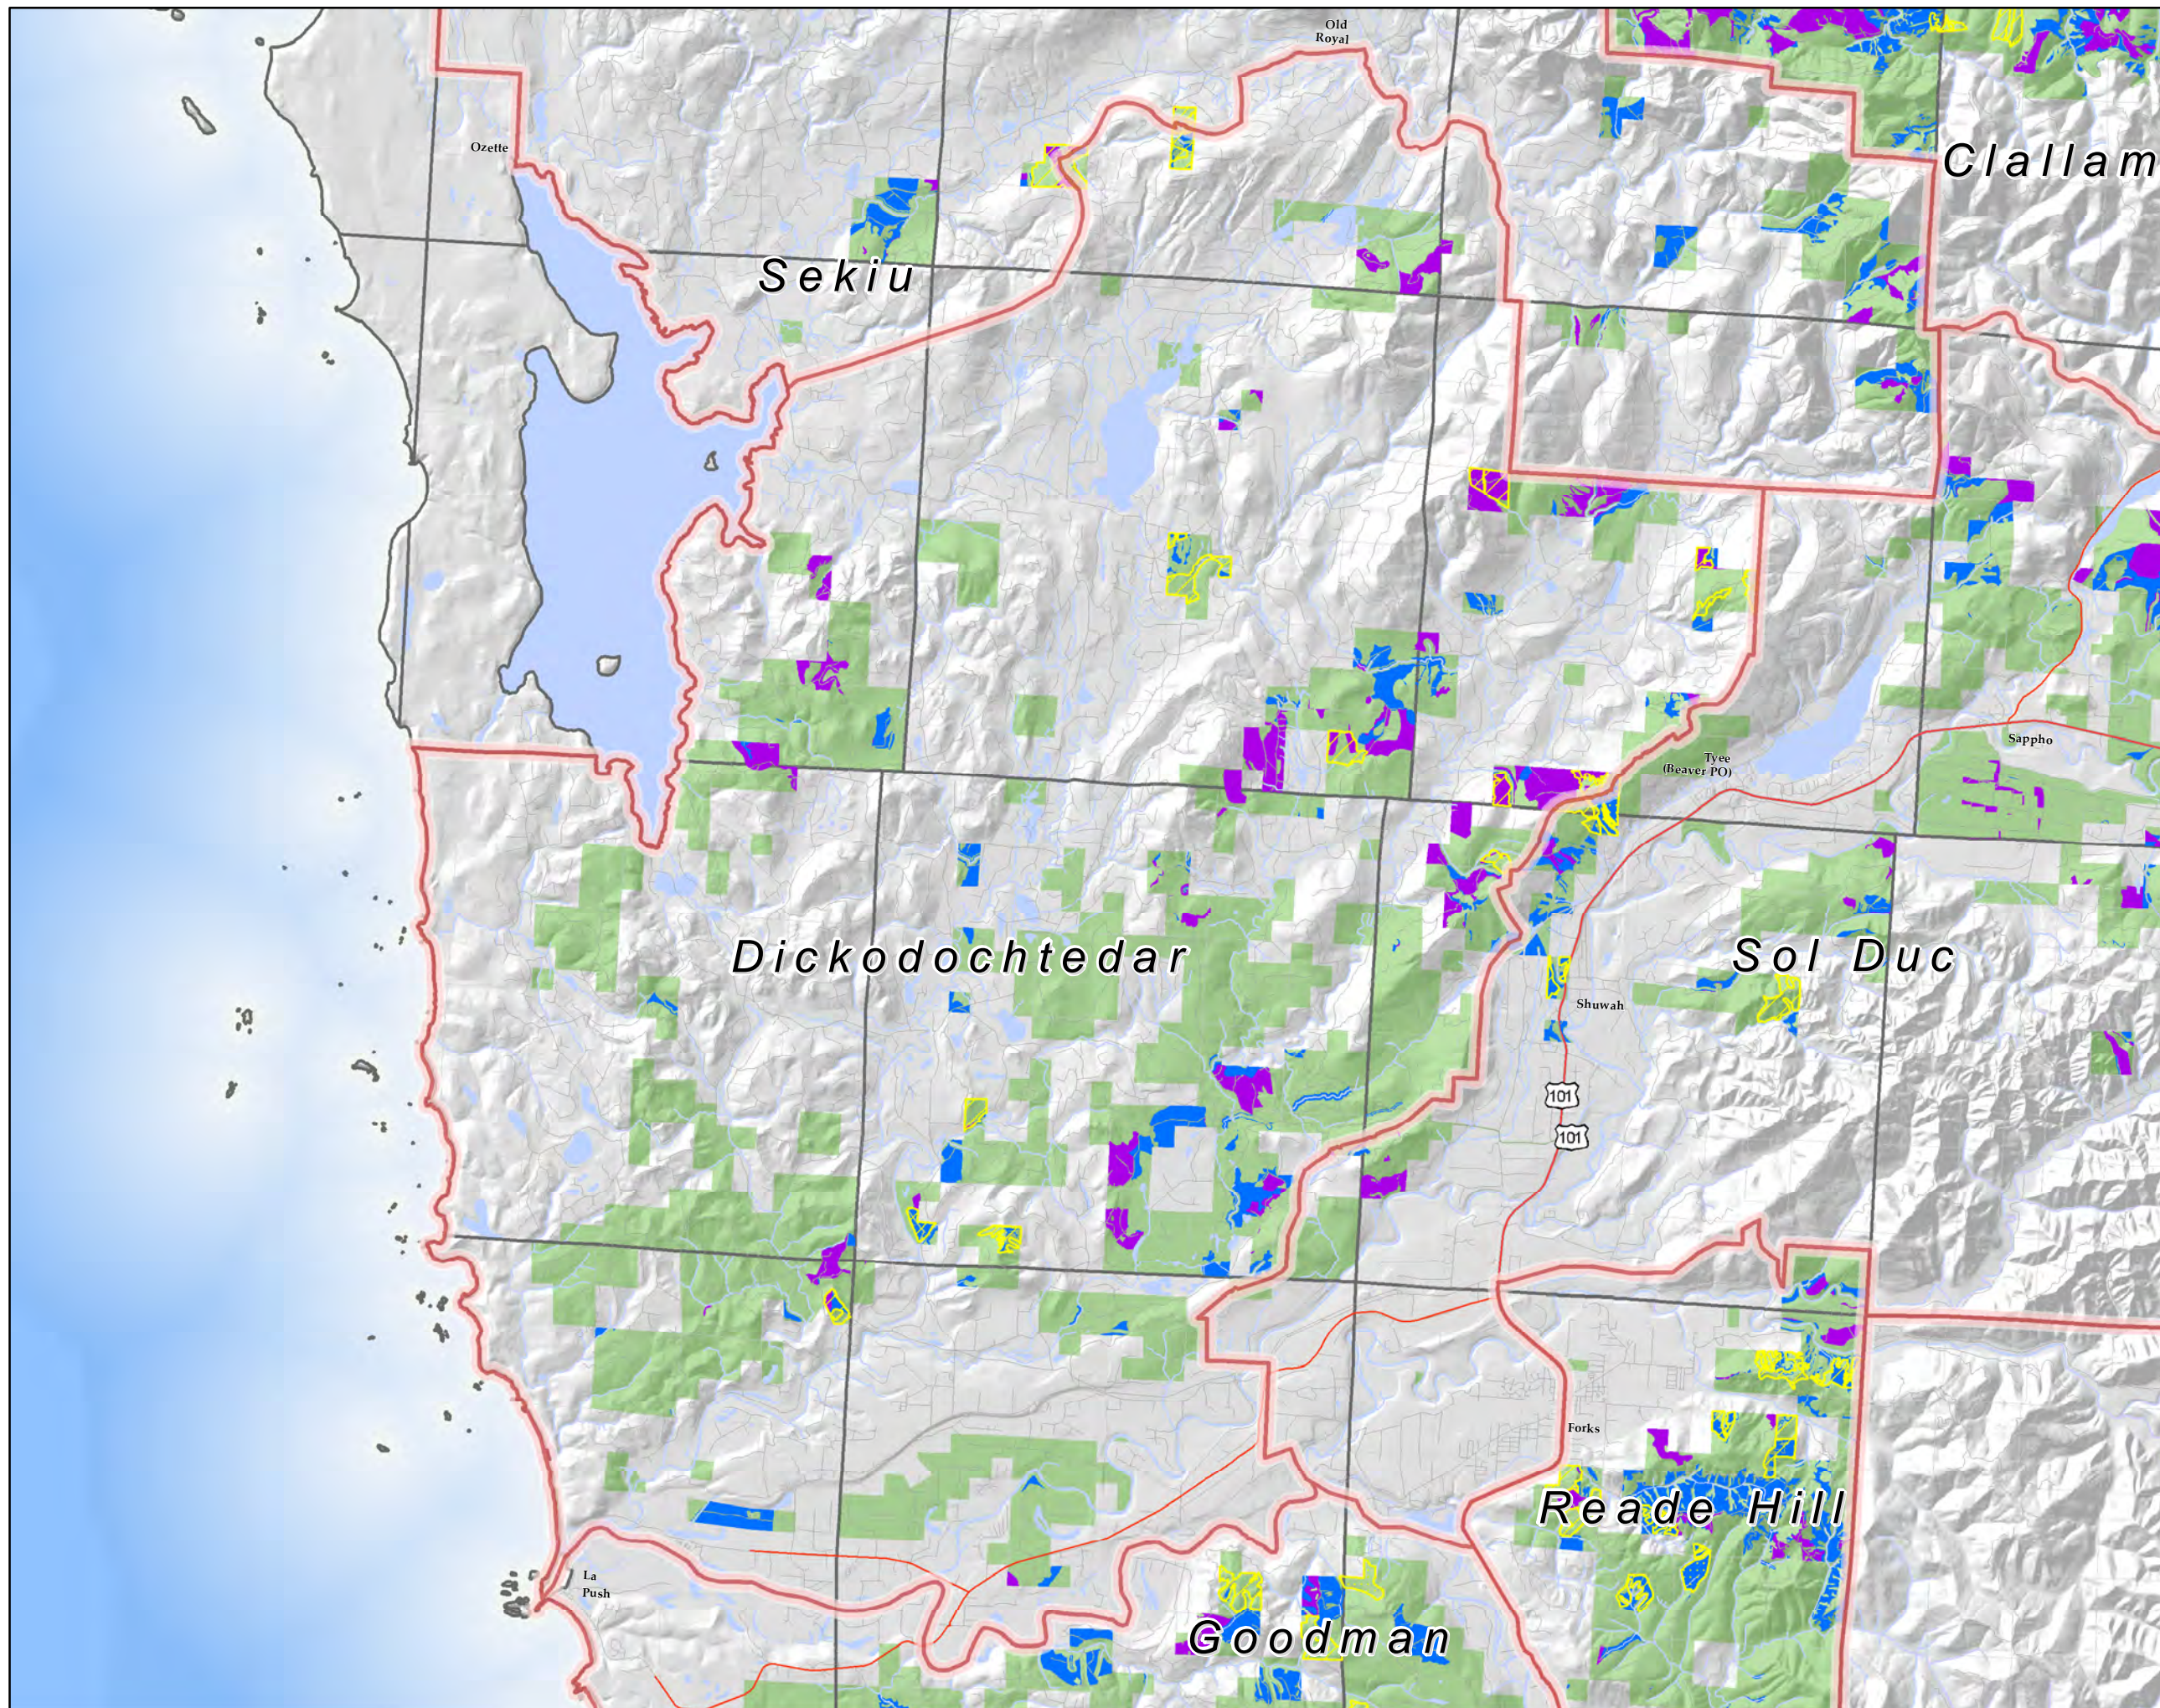

**OESF  
Forest Land Plan  
Landscape Planning  
Alternative  
Period 1  
(2010-2019)**

**DRAFT**  
04/27/10

**Dickodochtedar**

**P&T Planned Harvest (2010-2019)**

- Planned Thinning
- Planned Regeneration

**Harvest Treatments**

- Variable Retention Harvest
- Variable Density Thinning

**Other Features:**

- DNR-Managed Lands
- Landscape Planning Units