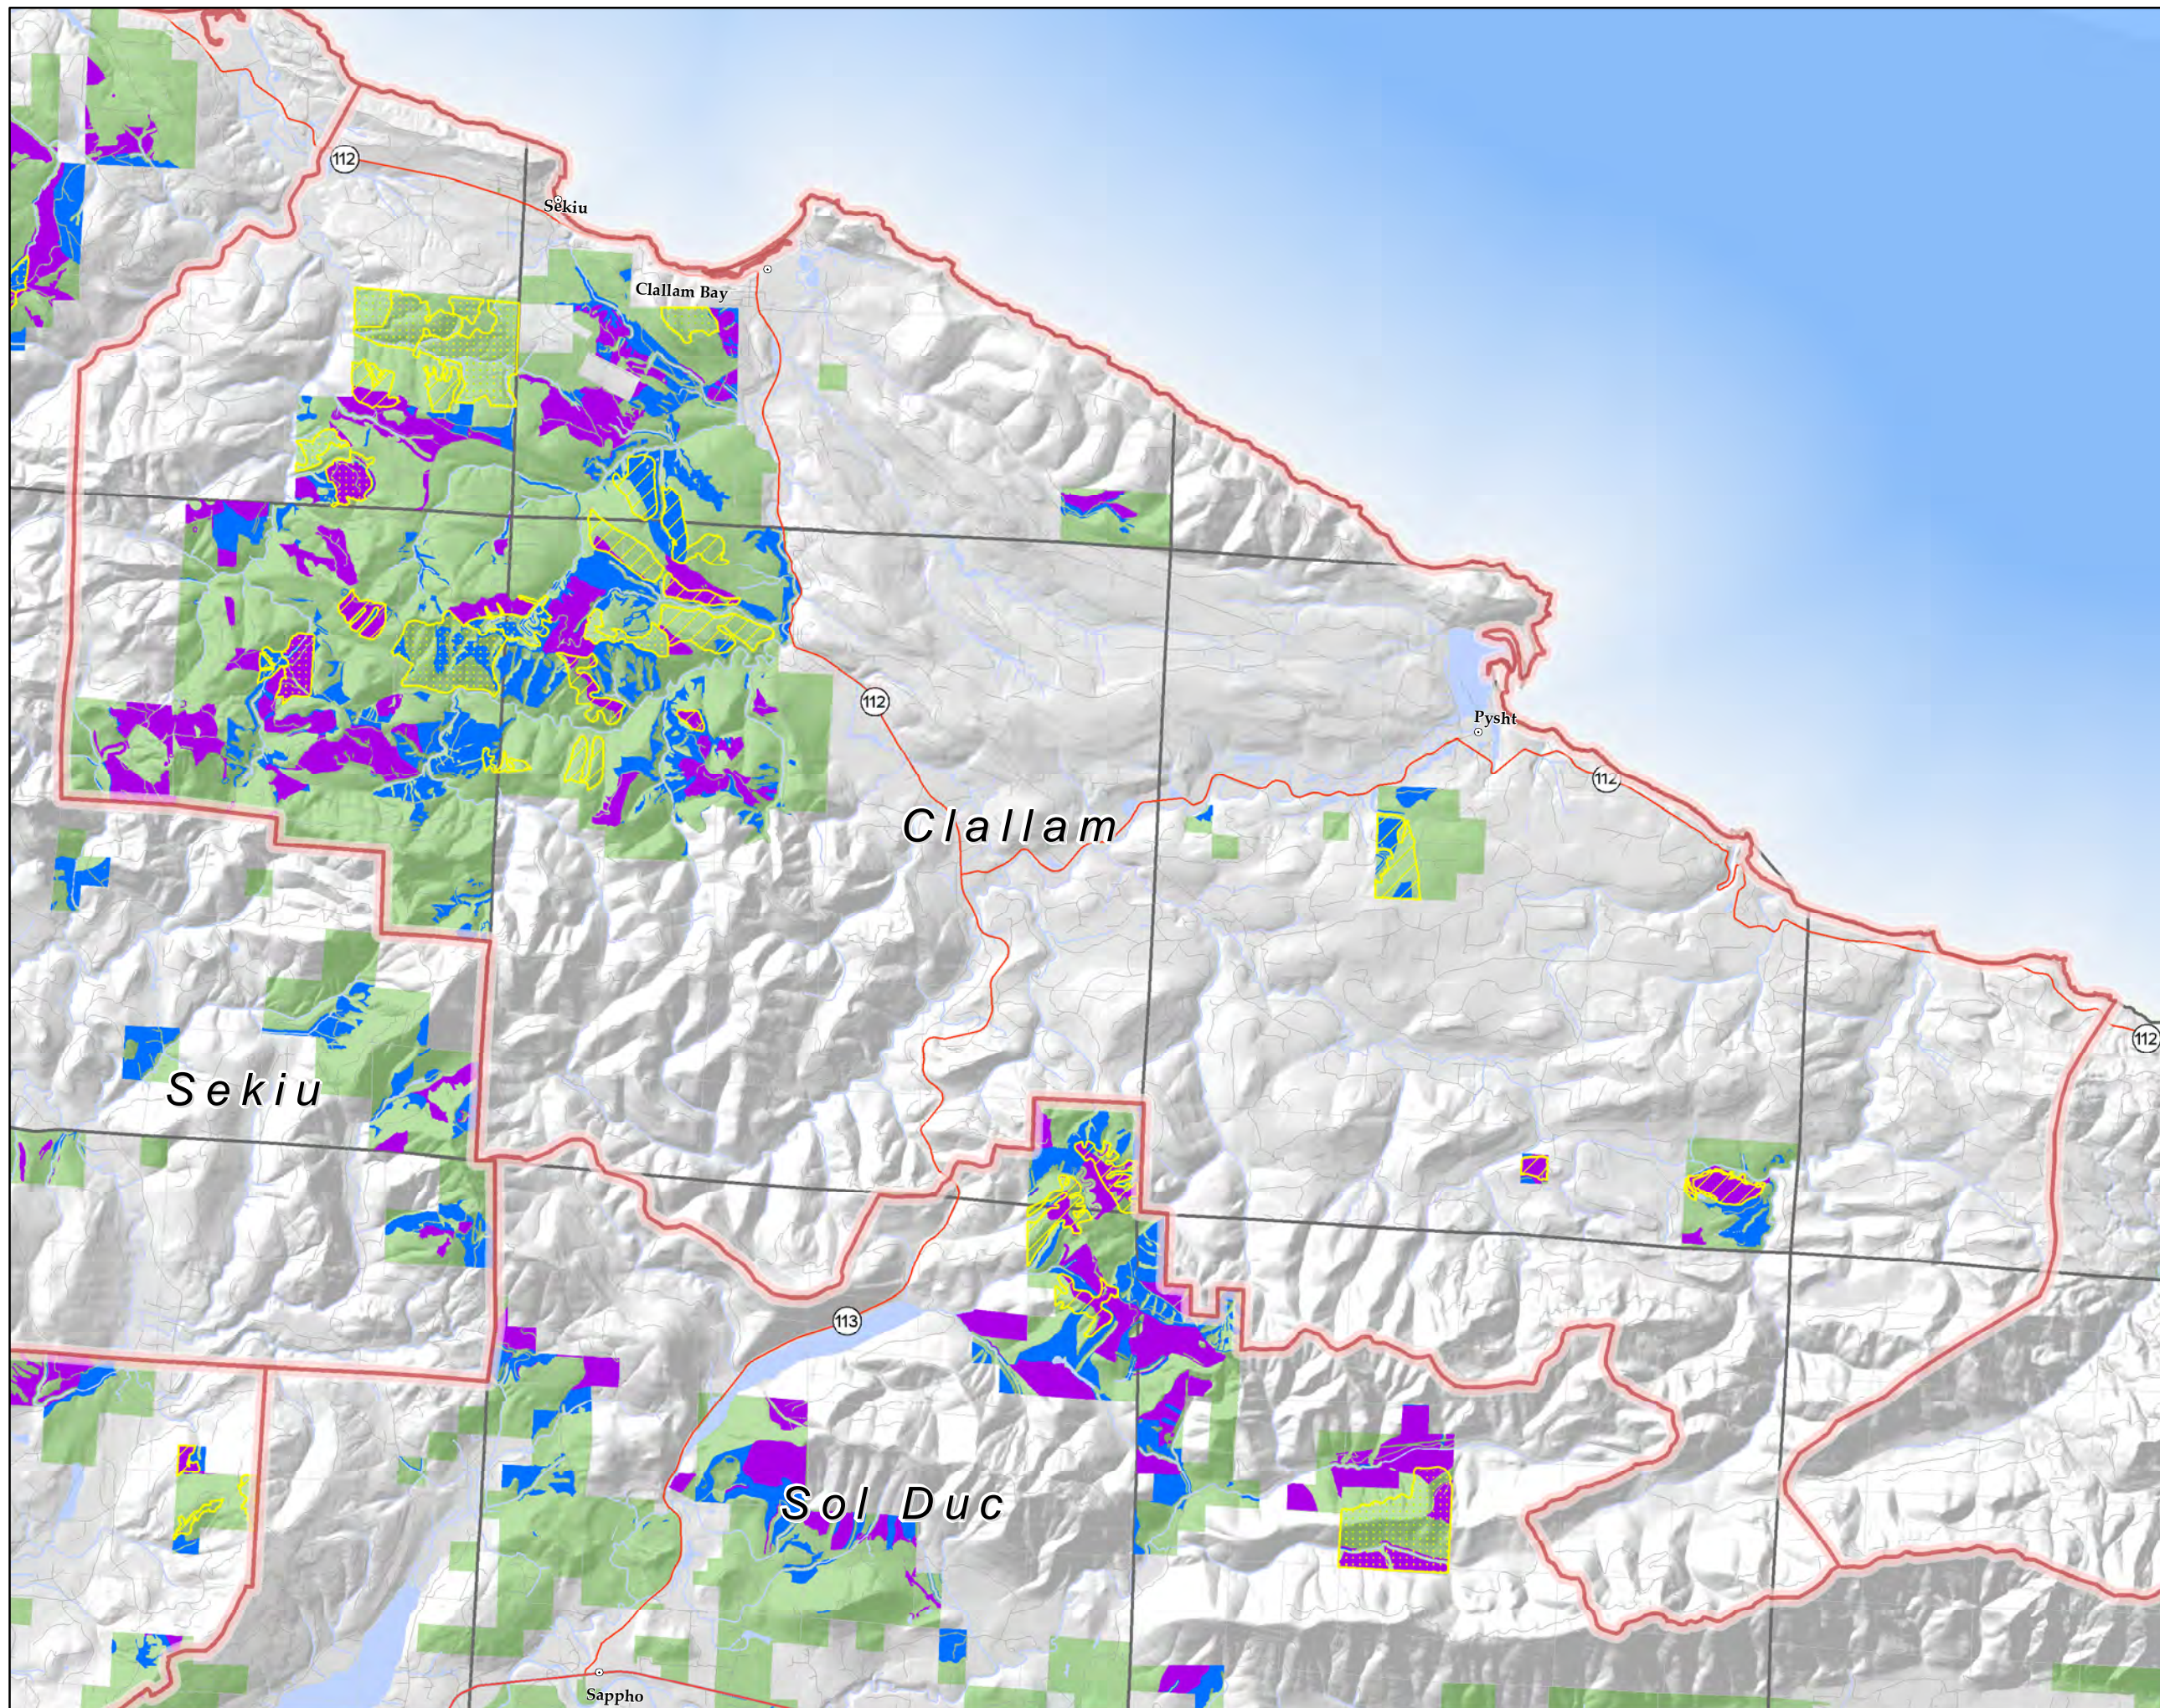

OESF Forest Land Plan Landscape Planning Alternative Period 1 (2010-2019)

DRAFT
04/27/10

Clallam

P&T Planned Harvest (2010-2019)

- Planned Thinning
- Planned Regeneration

Harvest Treatments

- Variable Retention Harvest
- Variable Density Thinning
- DNR-Managed Lands
- Landscape Planning Units