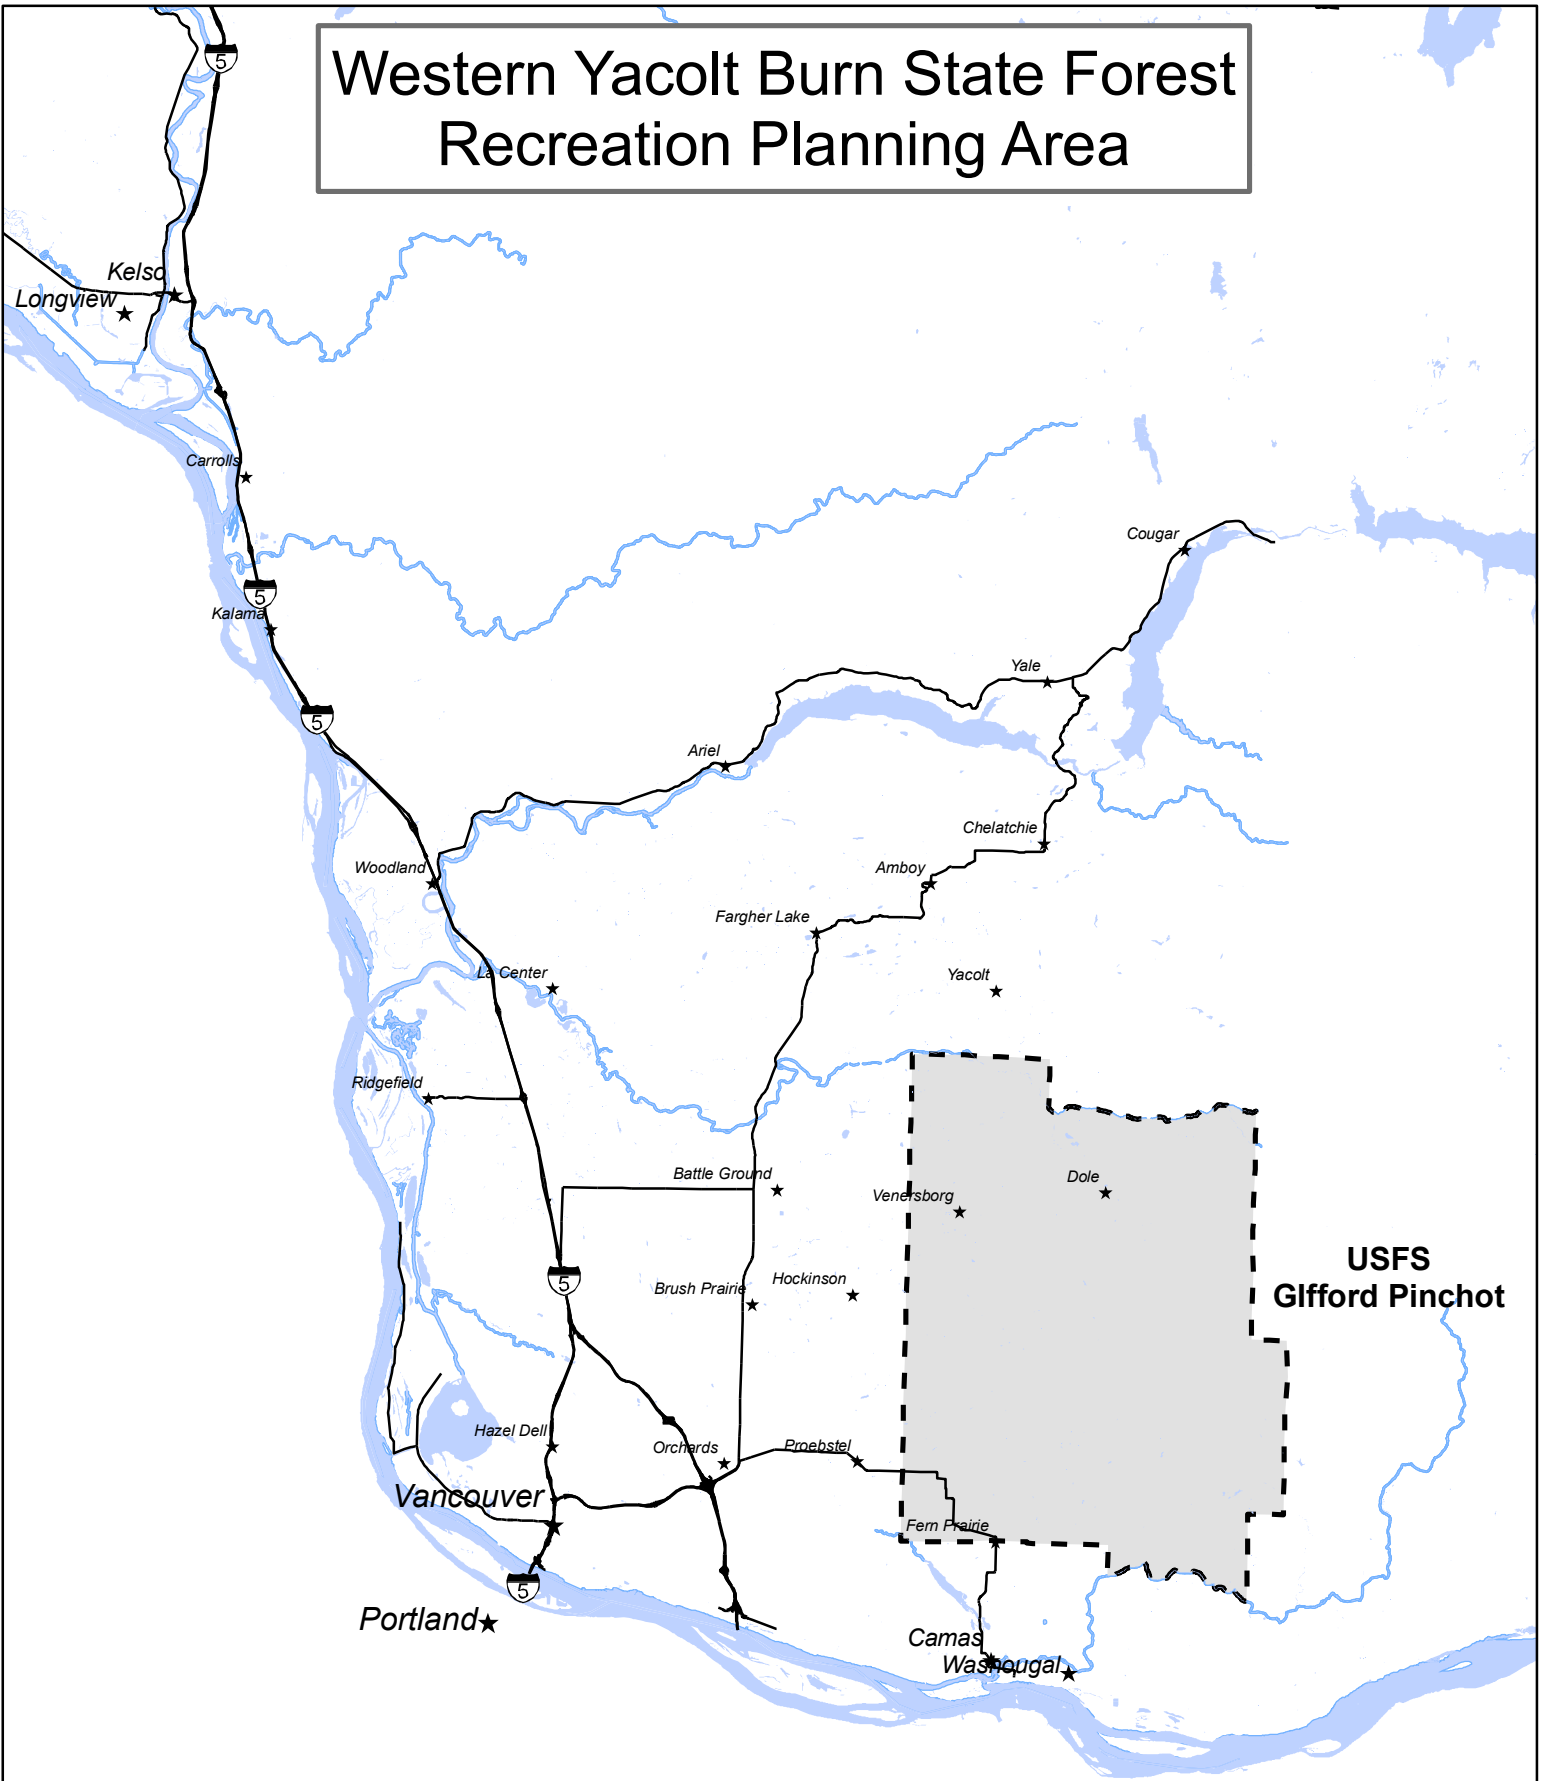

Western Yacolt Burn State Forest Recreation Planning Area

 Western Yacolt Burn State Forest Recreation Planning Area