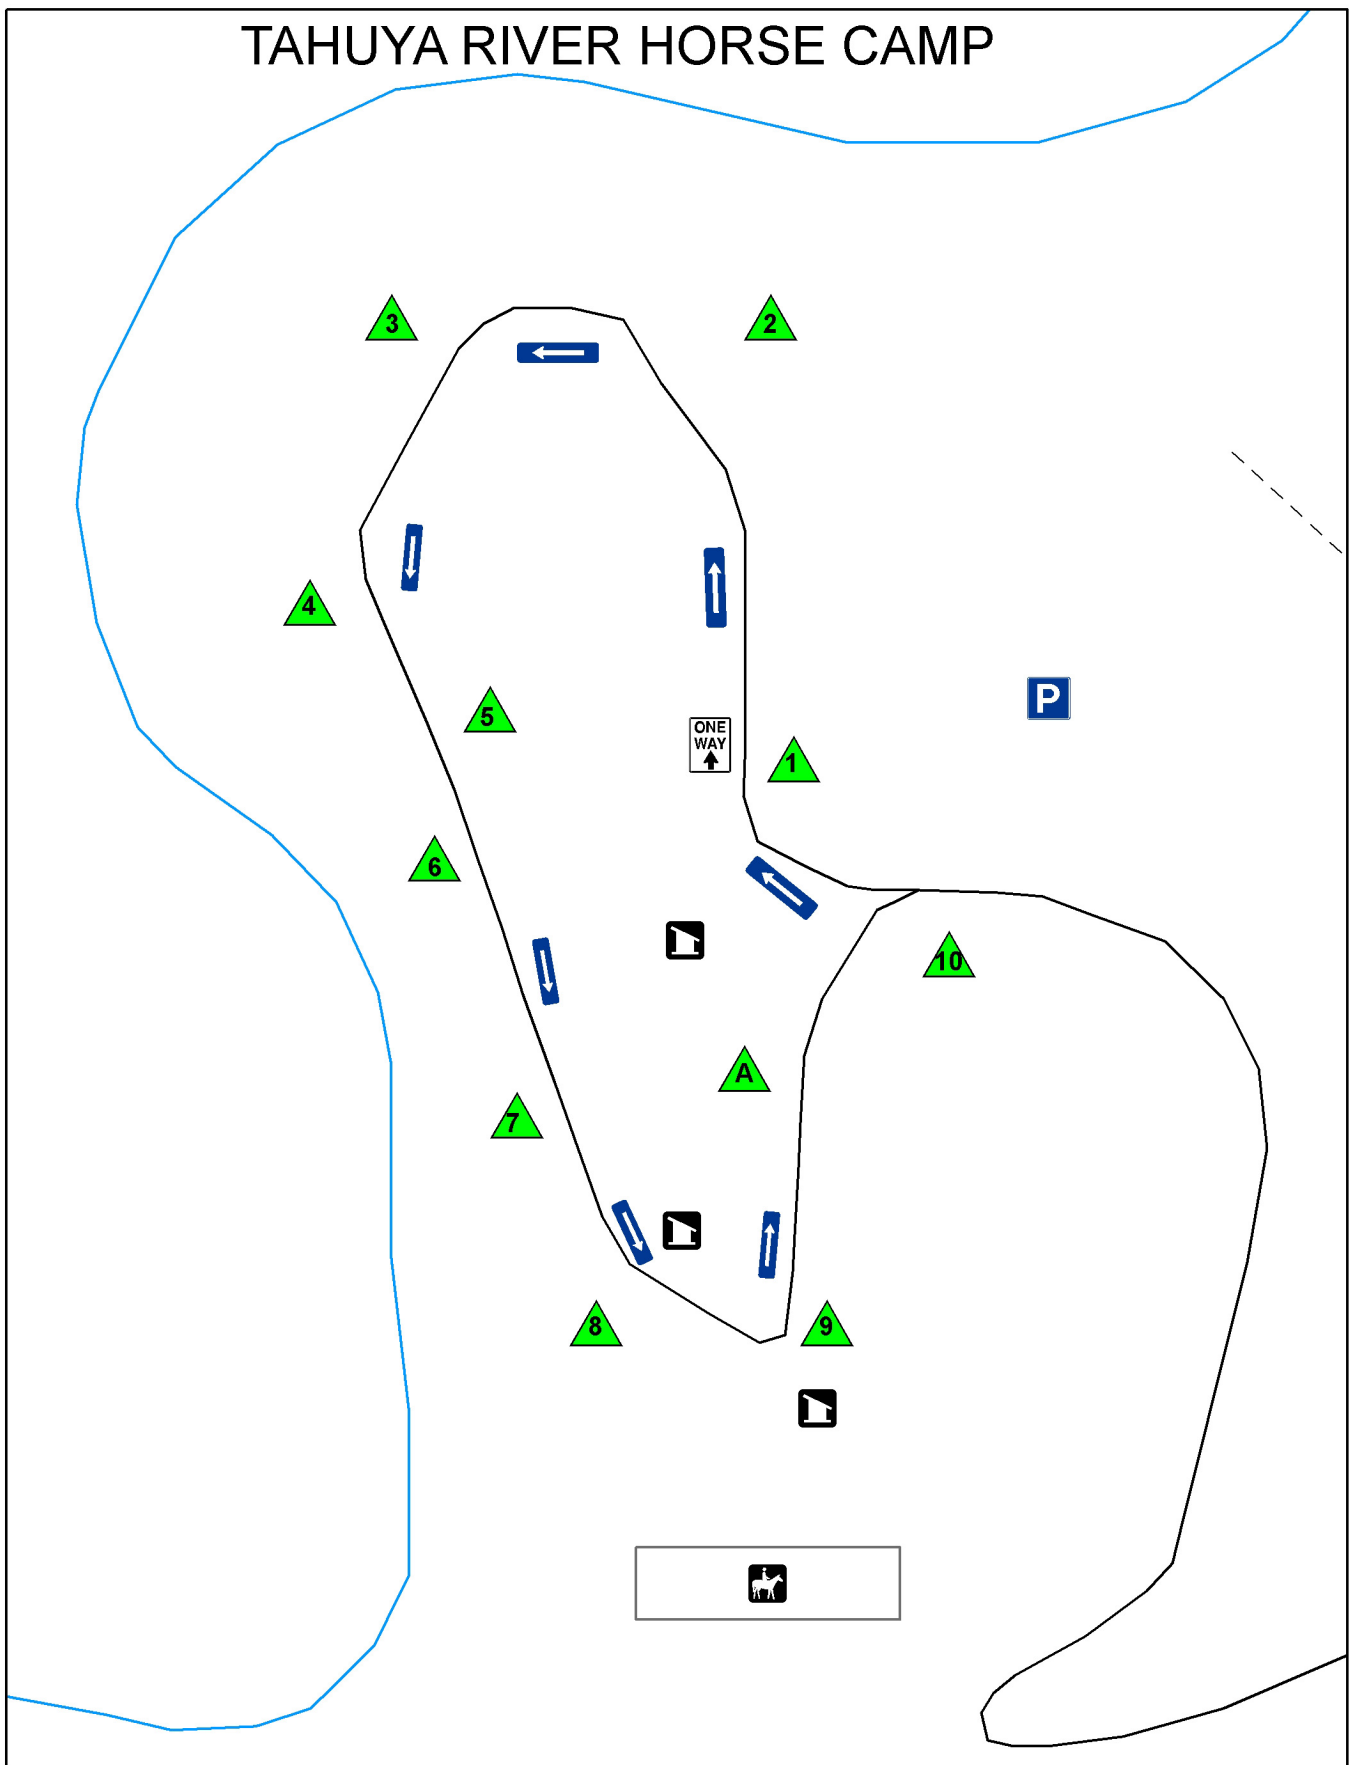

Tahuya River Horse Camp Site Attributes (11 Sites):

Site #	Size	No. of Tent Areas	Fire Ring?	Picnic Table?
1	Medium: ex. 1 trailer/RV & 2 cars	1	Yes	Yes
2	Extra Large: ex. 2-3 trailers/RVs, 2 cars	4-5	Yes	Yes
3	Large: ex. 2 trailers/RVs, 1 car	2-3	Yes	Yes
4	Small: ex. 1 small trailer/RV, 1 car	1	Yes	Yes
5	Medium: ex. 1 trailer/RV, 1 car	1-2	Yes	Yes
6	Extra Large: ex. 2 trailers/RVs, 1 car	2-3	Yes	Yes
7	Medium: ex. 1 trailer/RV, 1 car	2-3	Yes	Yes
8	Extra Large: ex. 2 trailers/RVs, 2 cars	3-4	Yes	Yes
9	Large: ex. 2 trailers/RVs, 1 car	1-2	Yes	Yes
10	Medium: ex. 1 trailer/RV, 1 car	1-2	Yes	Yes
A	Medium: ex. 1 trailer/RV, 1 car ADA compliant. Level site w/ concrete pad	2	Yes	Yes

Map of campsites on next page >>>>

TAHUYA RIVER HORSE CAMP

Horse Corrals

Parking

Restrooms

Sites

ADA Site

One-way