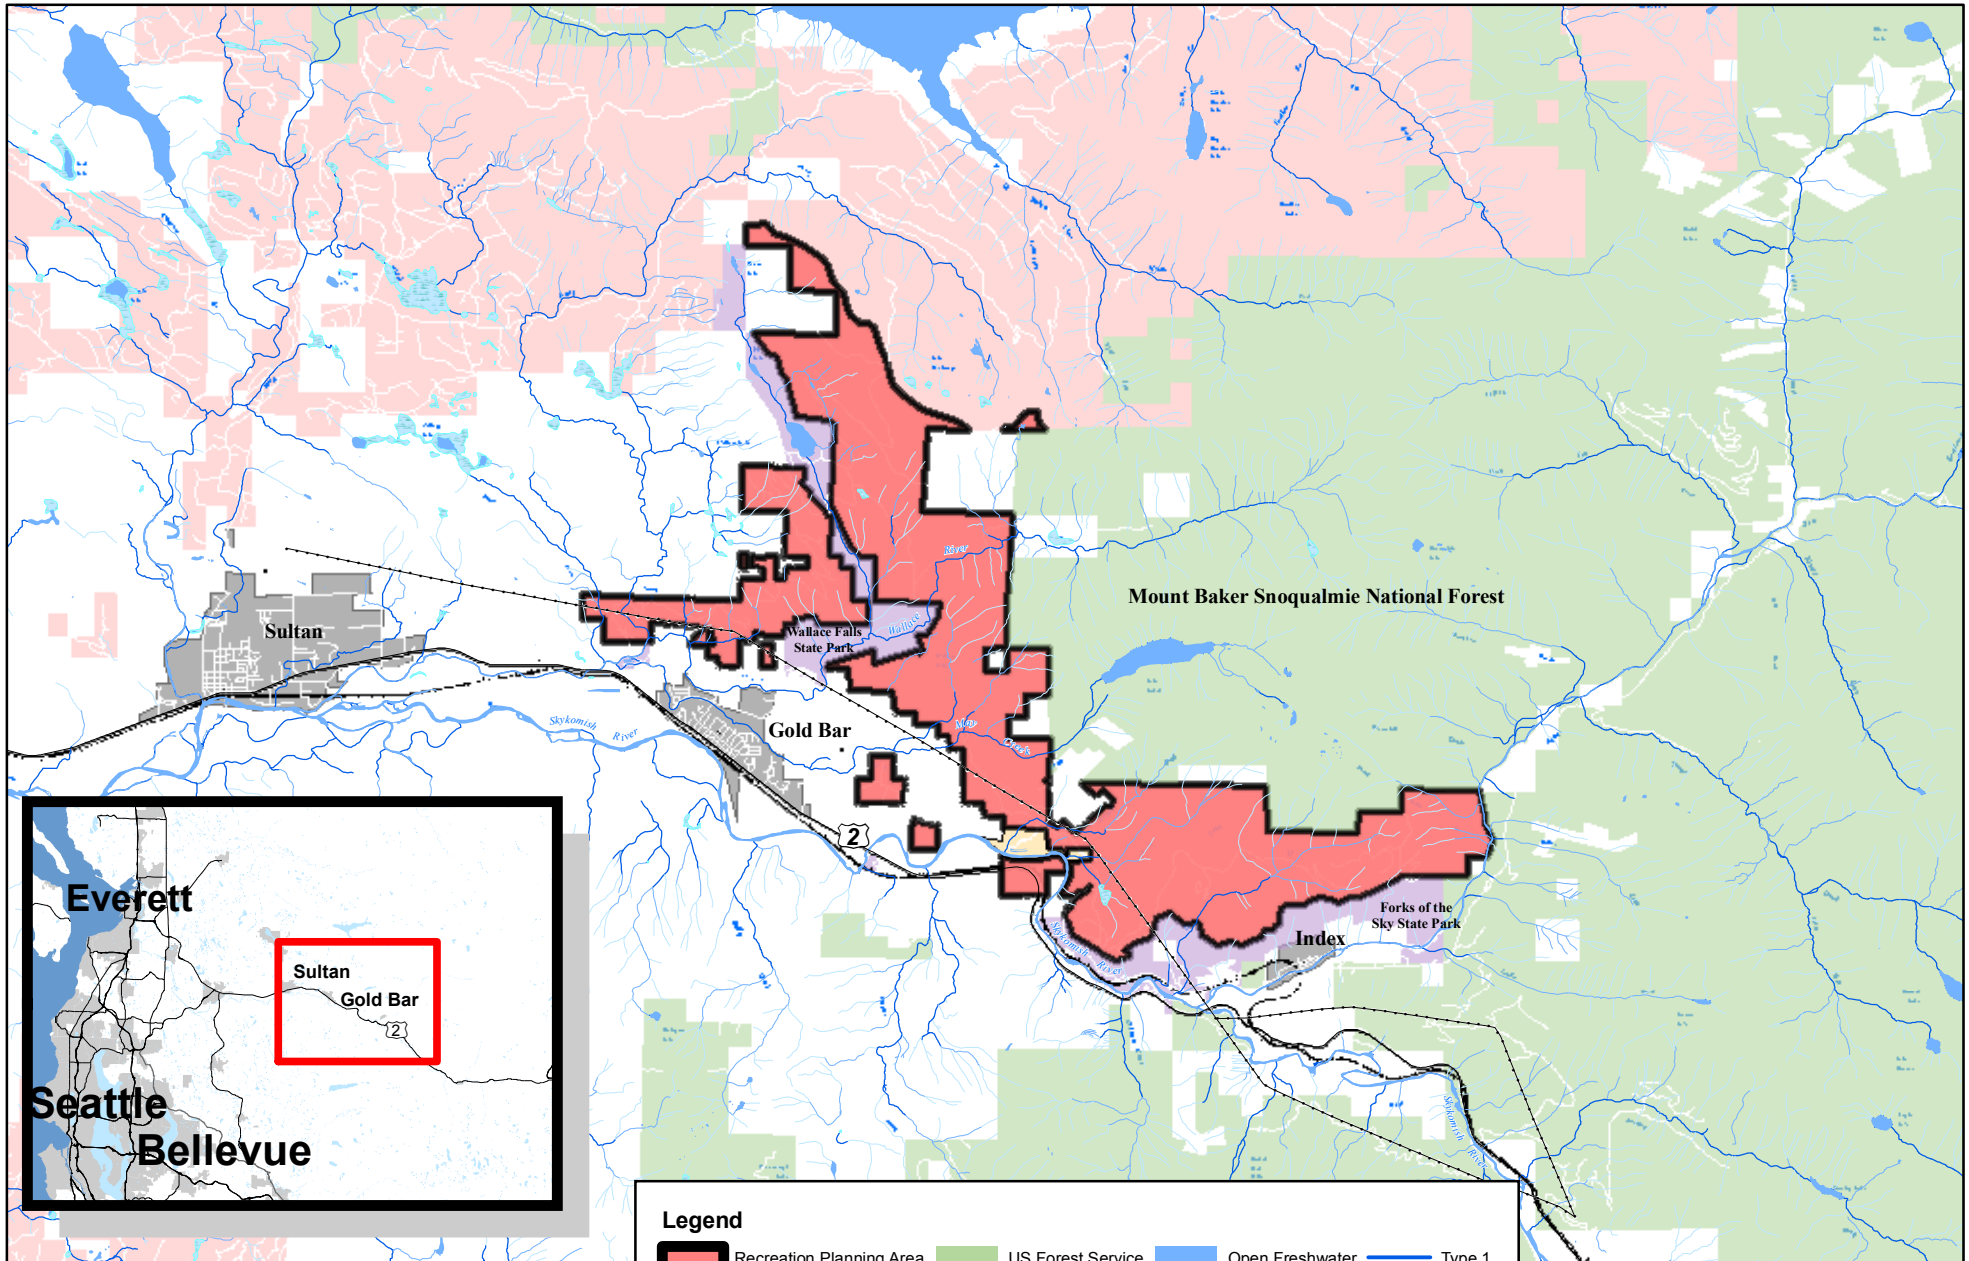

Reiter Foothills Recreation Planning Area

Legend

Recreation Planning Area	US Forest Service	Open Freshwater	Type 1
Other DNR Lands	WA State Parks	Wet Area	Type 2
Powerlines	WDFW		Type 3
			Type 4
			Type 5