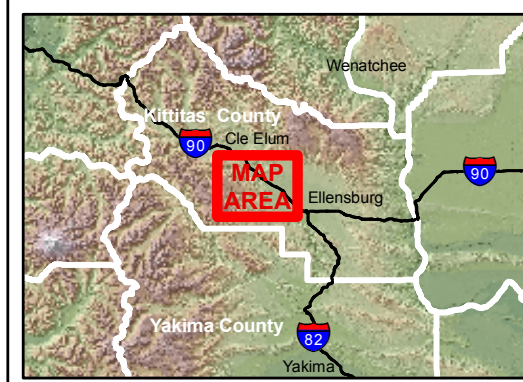

LT Murray Cooperative Road Management Area

Roads open to public motor vehicle travel are posted with a round green reflector on white route markers as shown. All other roads are closed to all motor vehicles. Violators will be prosecuted. (WAC 232.12.18)

- Department of Natural Resources
- Department of Fish & Wildlife
- US Forest Service
- Private Land
- Green Dot Road
- Gate Location

This product is provided "AS IS" without warranty of any kind, either express or implied, including, but not limited to, the implied warranties of merchantability and fitness for a particular use. The Washington Department of Natural Resources will not be liable to the user of this product for any activity involving the product with respect to the following: (a) Lost profits, lost savings or any other consequential damages. (b) The fitness of the product for a particular purpose. (c) Use of the product or results obtained from the use of the product. -- June 2009.

Map Updated 8/2010