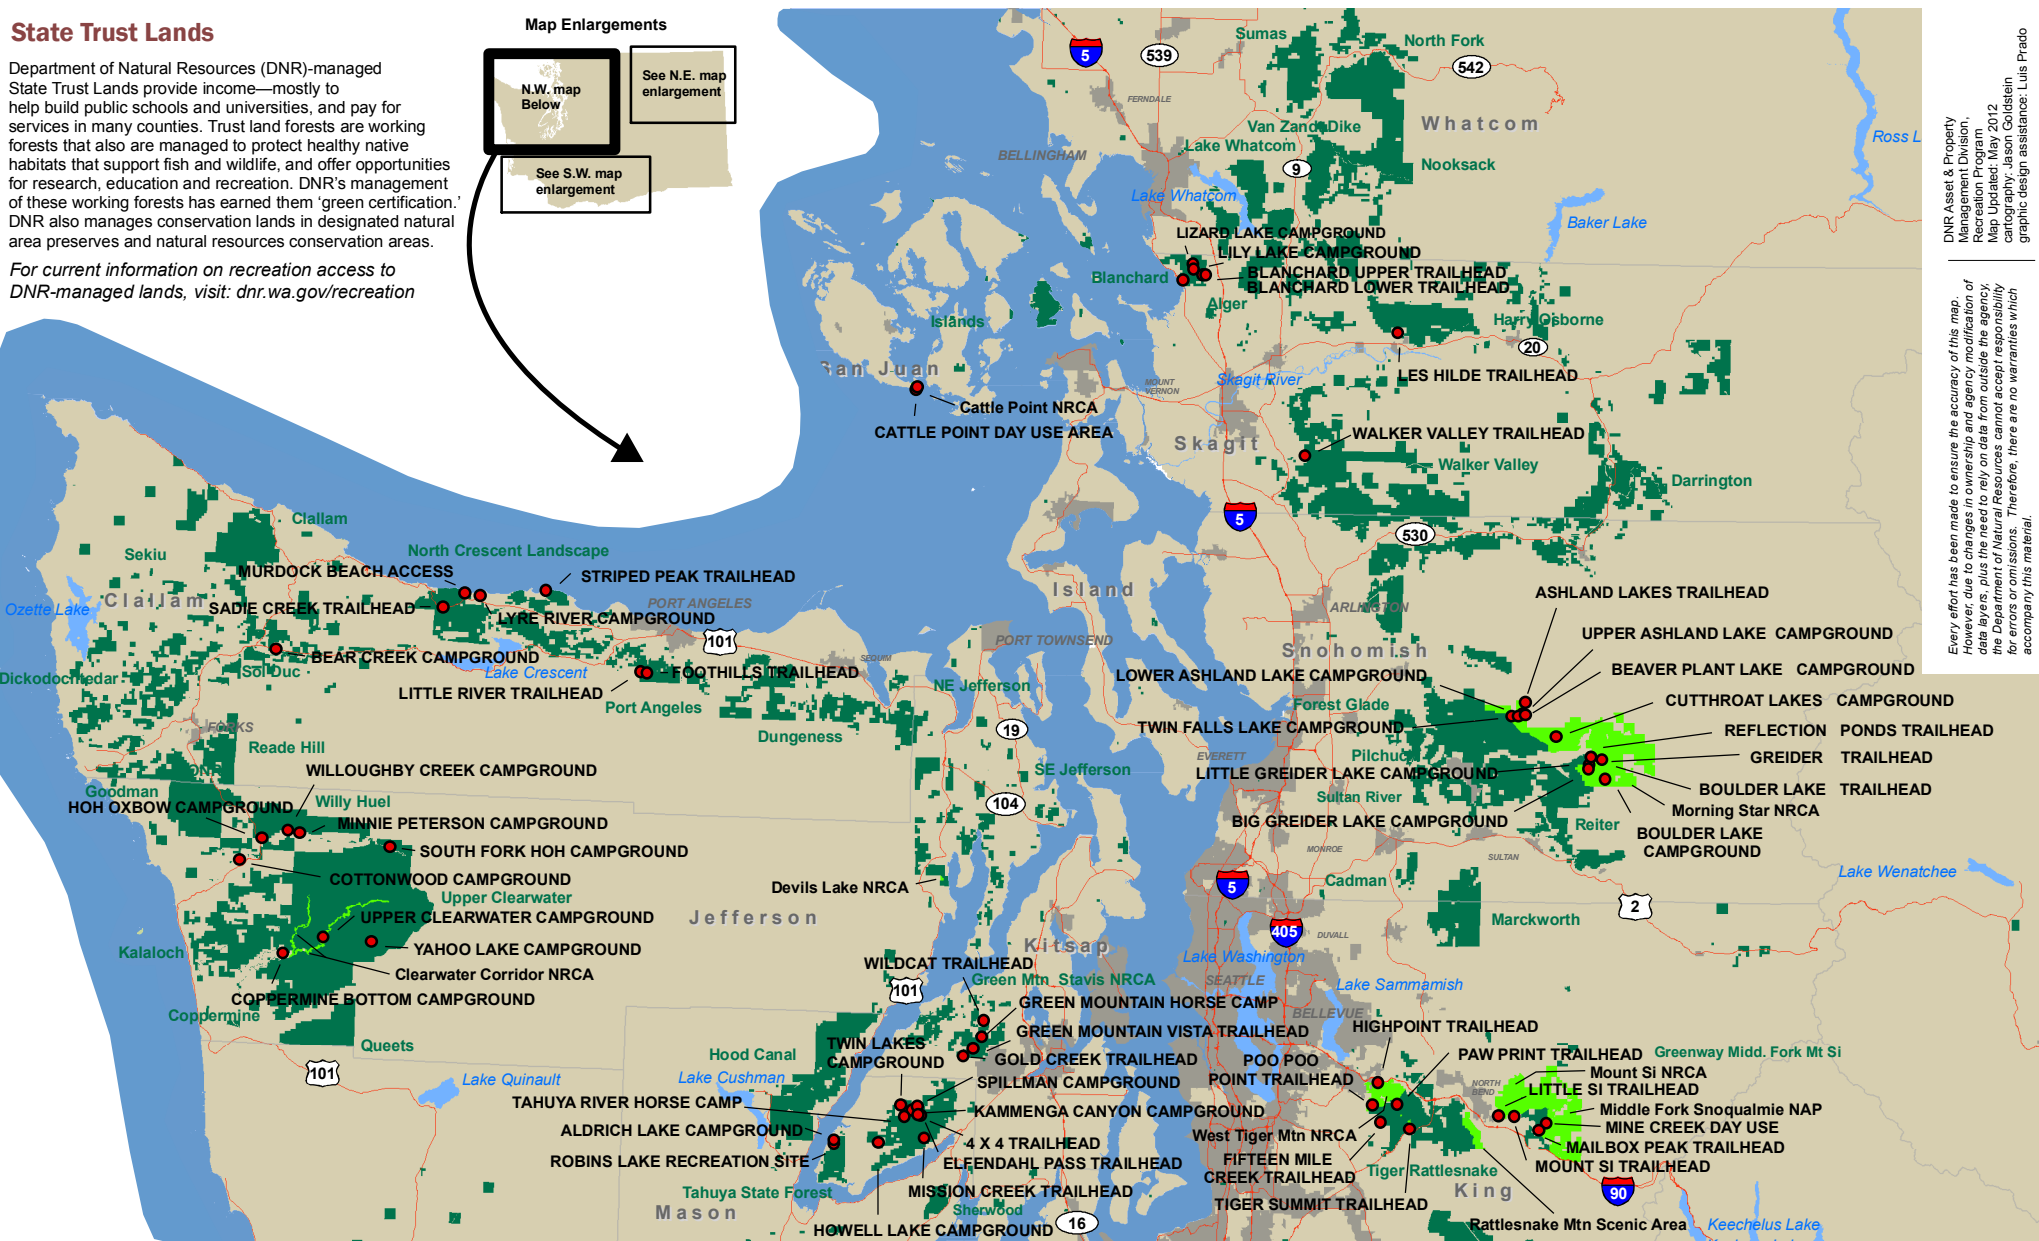

DNR-managed State Trust Lands Requiring a Discover Pass N.W. map enlargement

State Trust Lands

Department of Natural Resources (DNR)-managed State Trust Lands provide income—mostly to help build public schools and universities, and pay for services in many counties. Trust land forests are working forests that also are managed to protect healthy native habitats that support fish and wildlife, and offer opportunities for research, education and recreation. DNR's management of these working forests has earned them 'green certification.' DNR also manages conservation lands in designated natural area preserves and natural resources conservation areas.

For current information on recreation access to DNR-managed lands, visit: dnr.wa.gov/recreation

Map Enlargements

- N.W. map Below
- See N.E. map enlargement
- See S.W. map enlargement

DNR Asset & Property Management, Recreation Program, Map Updated: May 2012, cartography: Jason Goldstein, graphic design assistance: Luis Prado

Thank you for your support in keeping these recreation areas open.

discoverpass.wa.gov 1-866-320-9933

Areas Requiring a Discover Pass:

- Developed Recreation Facilities & Trailheads
- DNR-managed State Trust Lands
- DNR-managed Natural Areas

Look for the following Discover Pass signs: