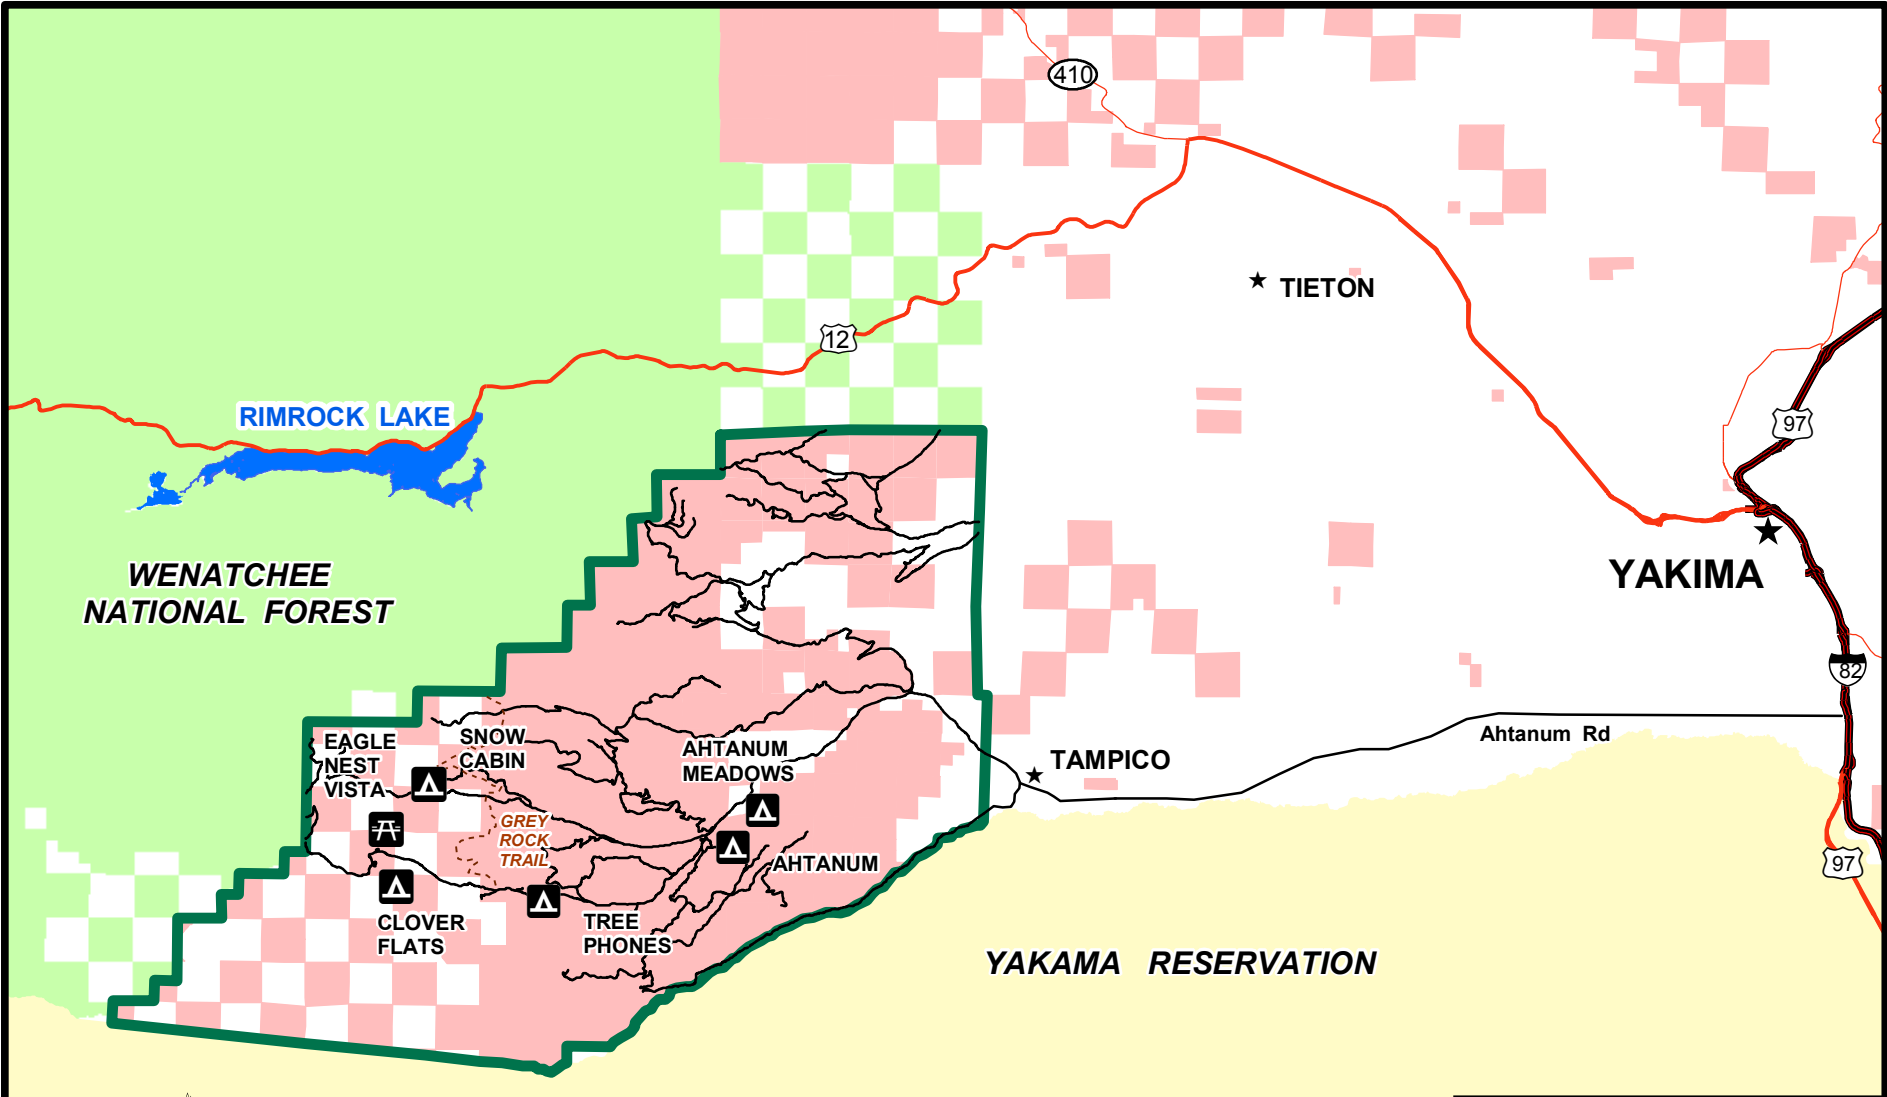

AHTANUM STATE FOREST RECREATION PLANNING AREA

Every effort has been made to ensure the accuracy of this map. However, due to changes in ownership and agency modification of data layers, plus the need to rely on data from outside the agency, the Department of Natural Resources cannot accept responsibility for errors or omissions. Therefore, there are no warranties which accompany this material.

 Ahtanum State Forest Recreation Planning Area

 DNR Managed Lands

Planning Will Only Apply To DNR Managed Lands