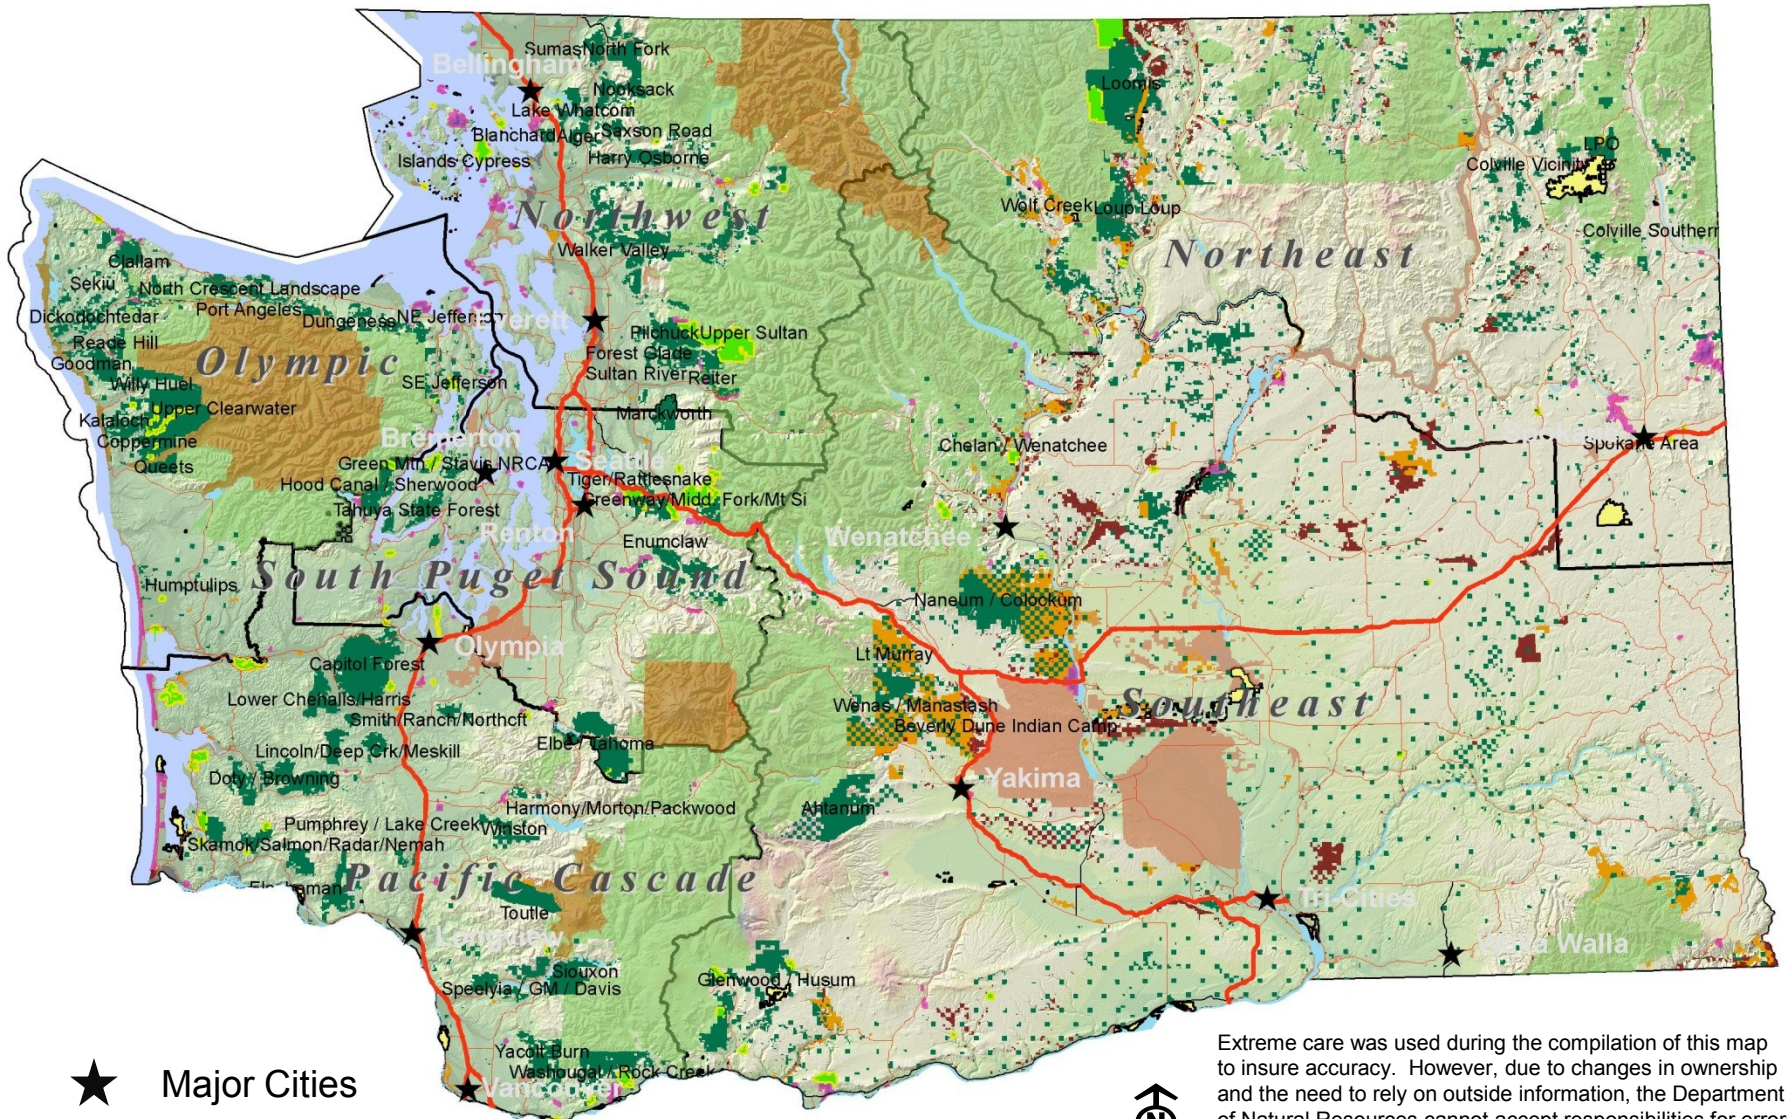

# DNR's 74 Recreation Landscapes

- ★ Major Cities
- Dark Green: DNR Recreation Landscapes
- Light Green: U.S. Forest Service
- Yellow: WA State Dept. Fish & Wildlife
- Brown: National Park Service
- Tan: Other Federal
- Purple: Other State Lands

Extreme care was used during the compilation of this map to insure accuracy. However, due to changes in ownership and the need to rely on outside information, the Department of Natural Resources cannot accept responsibilities for errors or omissions. Therefore, there are no warranties which accompany this material.