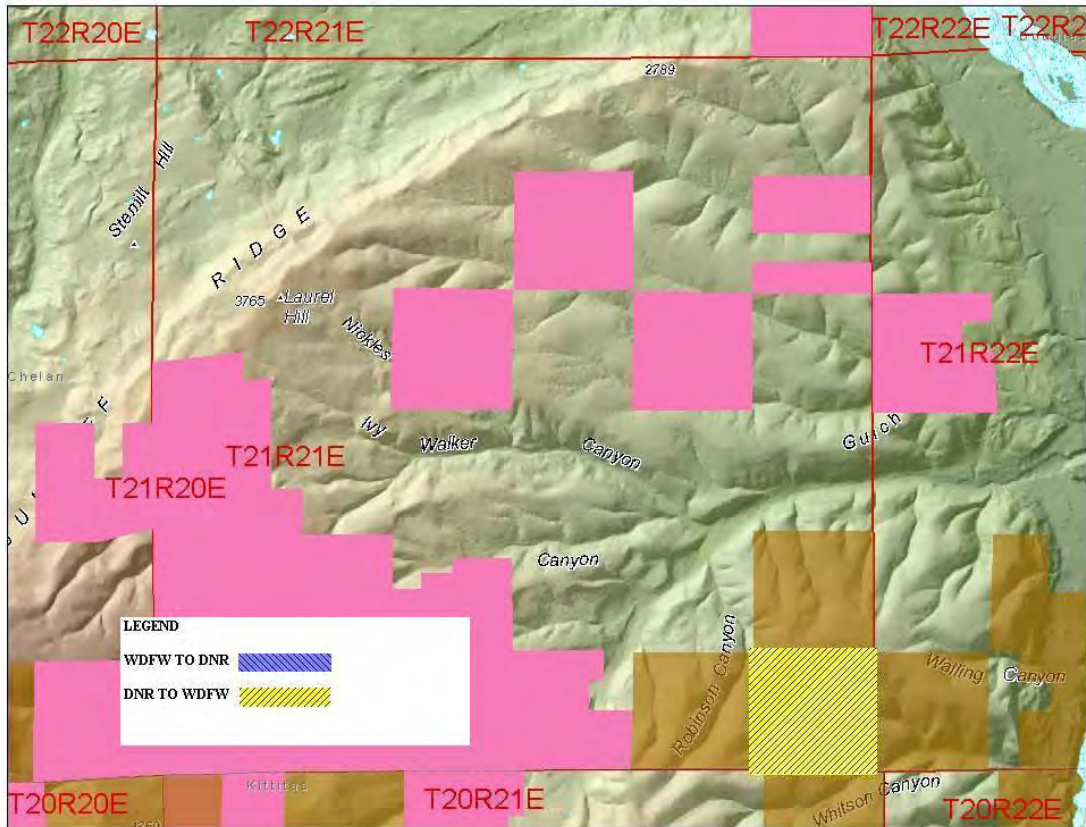

Asotin County

Map 1

Within Sections 8, 16 and 17, Township 9 North, Range 44 East, W.M.,
Within Section 36, Township 7 North, Range 45 East, W.M.,
Within Section 16, Township 9 North, Range 45 East, W.M., and
Within Section 36, Township 7 North, Range 46 East, W.M.,
Asotin County

STATE OF WASHINGTON
DEPARTMENT OF NATURAL RESOURCES
BOARD OF NATURAL RESOURCES

WDFW PHASE 2 EXCHANGE

Chelan County

Map 2

Within Section 36, Township 21 North, Range 21 East, W.M.,
Chelan County

**STATE OF WASHINGTON
DEPARTMENT OF NATURAL RESOURCES
BOARD OF NATURAL RESOURCES**

WDFW PHASE 2 EXCHANGE

Kittitas County

Map 3

Within Sections 14, 15, 18, 19, 20, 21, 22, 23, 26, 29, and 35, Township 19 North, Range 16 East, W.M.,
 Within Section 6, Township 16 North, Range 18 East, W.M.,
 Within Sections 10 and 28, Township 19 North, Range 21 east, W.M.,
 Within Sections 14, 16, 22, 24, 26, 28, 34 and 36, Township 20 North, Range 21 East, W.M.,
 Within Sections 4, 10, 14, 16 and 18, Township 18 North, Range 22 East, W.M.,
 Within Sections 2, 6, 8, 12, 14, 16, 20, 30 and 32, Township 19 North, Range 22, East, W.M., and
 Within Sections 16, 18, 20, 28, 30, 34 and 36, Township 20 North, Range 22 East, W.M.,
 Kittitas County

WDFW PHASE 2 EXCHANGE

Okanogan County

Map 5

Within Section 3, Township 33 North, Range 21 East, W.M.,
Within Section 1, Township 33 North, Range 22 East, W.M.,
Within Section 16, Township 34 North, Range 22 east, W.M.,
Within Sections 2 and 11, Township 35 North, Range 25 East, W.M.,
Within Sections 6, 7, 8, 18 and 35, Township 36 North, Range 25 East, W.M.,
Okanogan County