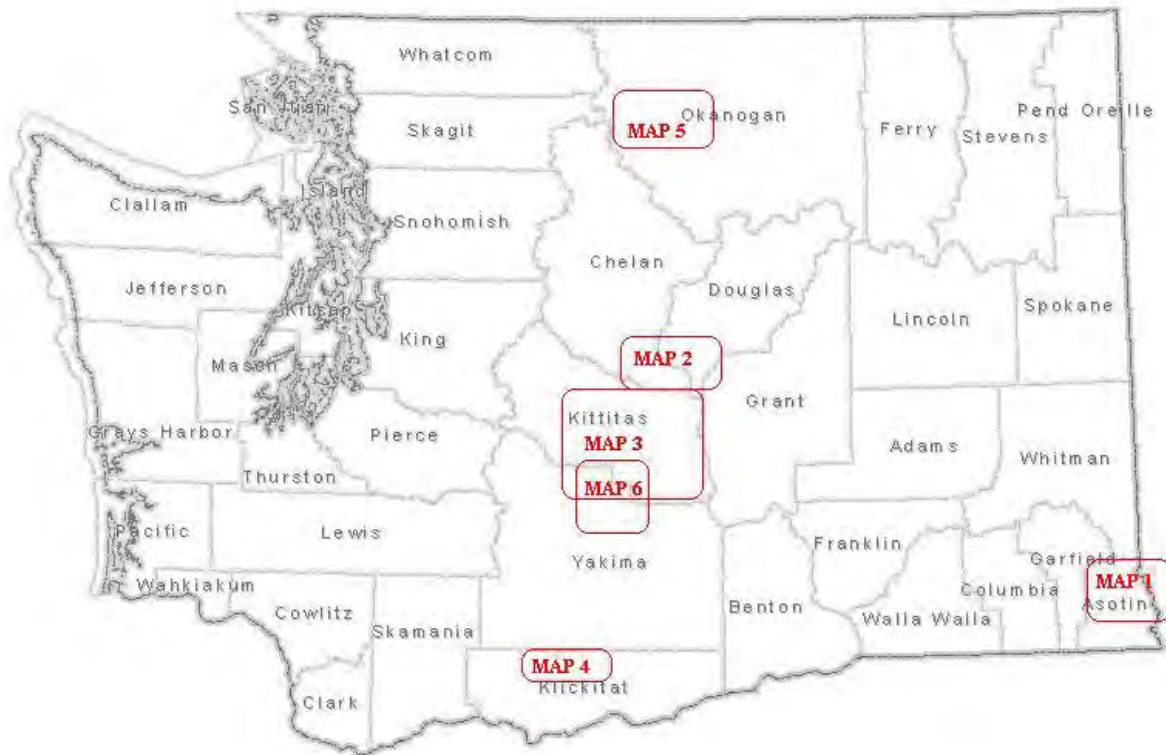

**STATE OF WASHINGTON
DEPARTMENT OF NATURAL RESOURCES
BOARD OF NATURAL RESOURCES**

WDFW PHASE 2 EXCHANGE

Map Index

STATE OF WASHINGTON
DEPARTMENT OF NATURAL RESOURCES
BOARD OF NATURAL RESOURCES

WDFW PHASE 2 EXCHANGE

Asotin County

Map 1

Within Sections 8, 16 and 17, Township 9 North, Range 44 East, W.M.,
Within Section 36, Township 7 North, Range 45 East, W.M.,
Within Section 16, Township 9 North, Range 45 East, W.M., and
Within Section 36, Township 7 North, Range 46 East, W.M.,
Asotin County

WDFW PHASE 2 EXCHANGE

Okanogan County

Map 5

Within Section 3, Township 33 North, Range 21 East, W.M.,
Within Section 1, Township 33 North, Range 22 East, W.M.,
Within Section 16, Township 34 North, Range 22 east, W.M.,
Within Sections 2 and 11, Township 35 North, Range 25 East, W.M.,
Within Sections 6, 7, 8, 18 and 35, Township 36 North, Range 25 East, W.M.,
Okanogan County

STATE OF WASHINGTON
DEPARTMENT OF NATURAL RESOURCES
BOARD OF NATURAL RESOURCES

WDFW PHASE 2 EXCHANGE

Yakima County

Map 6

Within Sections 2, 7, 9, 12, 15, 17, 19, 21, 23, 27, 29, 31 and 33, Township 15 North, Range 15 East, W.M.,
Within Sections 8 and 36, Township 14 North, Range 16 East, W.M.,
Within Sections 10, 30 and 32, Township 16 North, Range 17 east, W.M.,
Yakima County