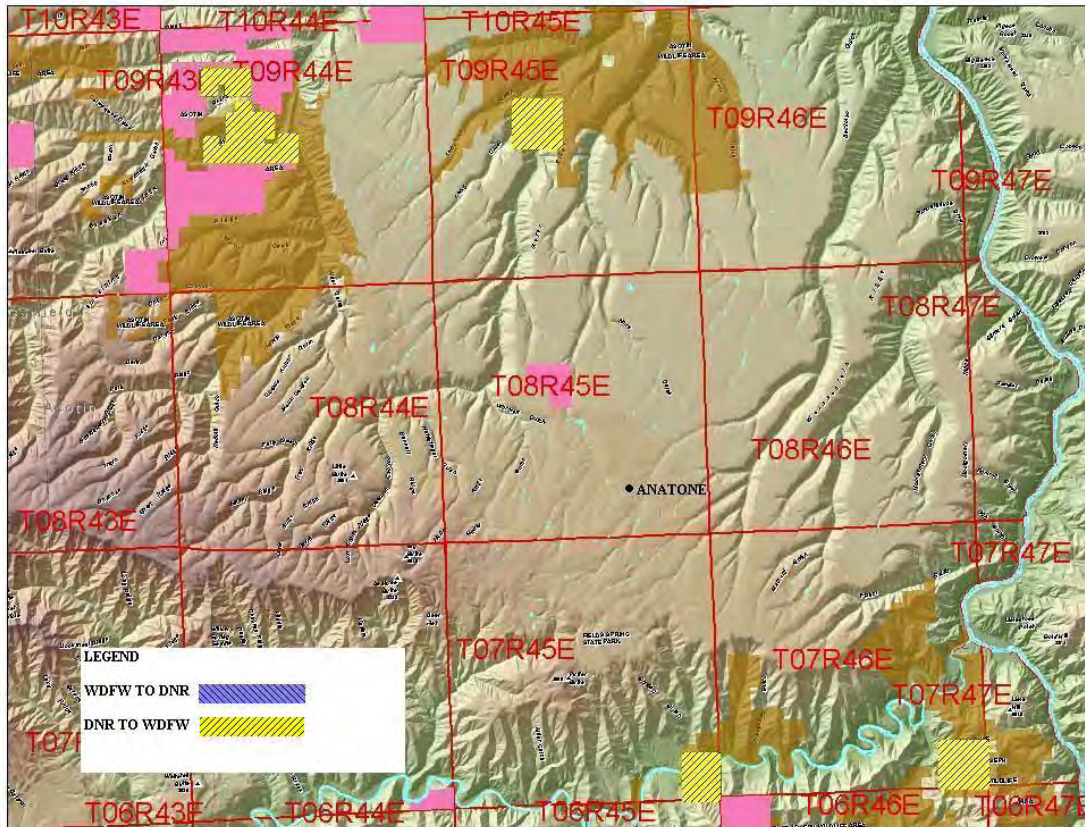

Asotin County

Map 1

Within Sections 8, 16 and 17, Township 9 North, Range 44 East, W.M.,
Within Section 36, Township 7 North, Range 45 East, W.M.,
Within Section 16, Township 9 North, Range 45 East, W.M., and
Within Section 36, Township 7 North, Range 46 East, W.M.,
Asotin County

STATE OF WASHINGTON
DEPARTMENT OF NATURAL RESOURCES
BOARD OF NATURAL RESOURCES

WDFW PHASE 2 EXCHANGE

Chelan County

Map 2

Within Section 36, Township 21 North, Range 21 East, W.M.,
Chelan County

**STATE OF WASHINGTON
DEPARTMENT OF NATURAL RESOURCES
BOARD OF NATURAL RESOURCES**

WDFW PHASE 2 EXCHANGE

Kittitas County

Map 3

Within Sections 14, 15, 18, 19, 20, 21, 22, 23, 26, 29, and 35, Township 19 North, Range 16 East, W.M.,
 Within Section 6, Township 16 North, Range 18 East, W.M.,
 Within Sections 10 and 28, Township 19 North, Range 21 east, W.M.,
 Within Sections 14, 16, 22, 24, 26, 28, 34 and 36, Township 20 North, Range 21 East, W.M.,
 Within Sections 4, 10, 14, 16 and 18, Township 18 North, Range 22 East, W.M.,
 Within Sections 2, 6, 8, 12, 14, 16, 20, 30 and 32, Township 19 North, Range 22, East, W.M., and
 Within Sections 16, 18, 20, 28, 30, 34 and 36, Township 20 North, Range 22 East, W.M.,
 Kittitas County

WDFW PHASE 2 EXCHANGE

Okanogan County

Map 5

Within Section 3, Township 33 North, Range 21 East, W.M.,
Within Section 1, Township 33 North, Range 22 East, W.M.,
Within Section 16, Township 34 North, Range 22 east, W.M.,
Within Sections 2 and 11, Township 35 North, Range 25 East, W.M.,
Within Sections 6, 7, 8, 18 and 35, Township 36 North, Range 25 East, W.M.,
Okanogan County