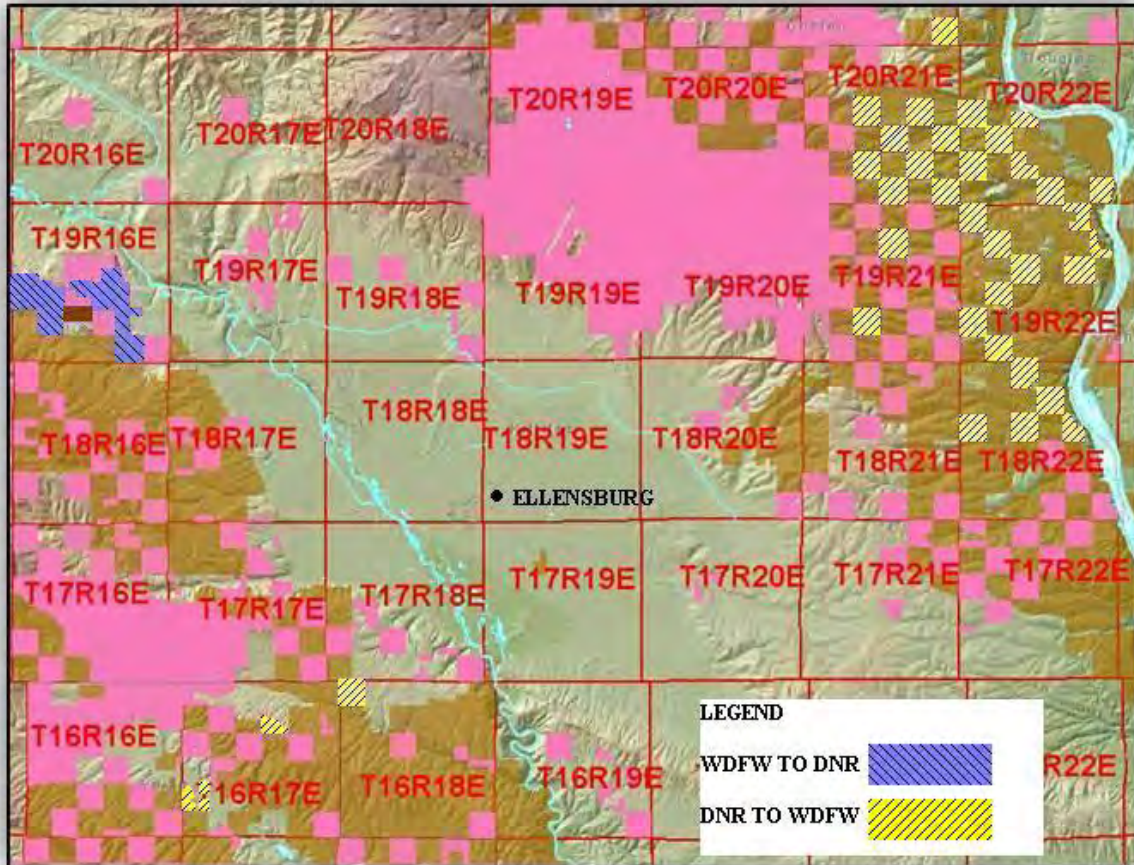

Asotin County

Map 1

Within Sections 8, 16 and 17, Township 9 North, Range 44 East, W.M.,
Within Section 36, Township 7 North, Range 45 East, W.M.,
Within Section 16, Township 9 North, Range 45 East, W.M., and
Within Section 36, Township 7 North, Range 46 East, W.M.,
Asotin County

STATE OF WASHINGTON
DEPARTMENT OF NATURAL RESOURCES
BOARD OF NATURAL RESOURCES

WDFW PHASE 2 EXCHANGE

Chelan County

Map 2

Within Section 36, Township 21 North, Range 21 East, W.M.,
Chelan County

**STATE OF WASHINGTON
DEPARTMENT OF NATURAL RESOURCES
BOARD OF NATURAL RESOURCES**

WDFW PHASE 2 EXCHANGE

Kittitas County

Map 3

Within Sections 14, 15, 18, 19, 20, 21, 22, 23, 26, 29, and 35, Township 19 North, Range 16 East, W.M.,
 Within Section 6, Township 16 North, Range 18 East, W.M.,
 Within Sections 10 and 28, Township 19 North, Range 21 east, W.M.,
 Within Sections 14, 16, 22, 24, 26, 28, 34 and 36, Township 20 North, Range 21 East, W.M.,
 Within Sections 4, 10, 14, 16 and 18, Township 18 North, Range 22 East, W.M.,
 Within Sections 2, 6, 8, 12, 14, 16, 20, 30 and 32, Township 19 North, Range 22, East, W.M., and
 Within Sections 16, 18, 20, 28, 30, 34 and 36, Township 20 North, Range 22 East, W.M.,
 Kittitas County