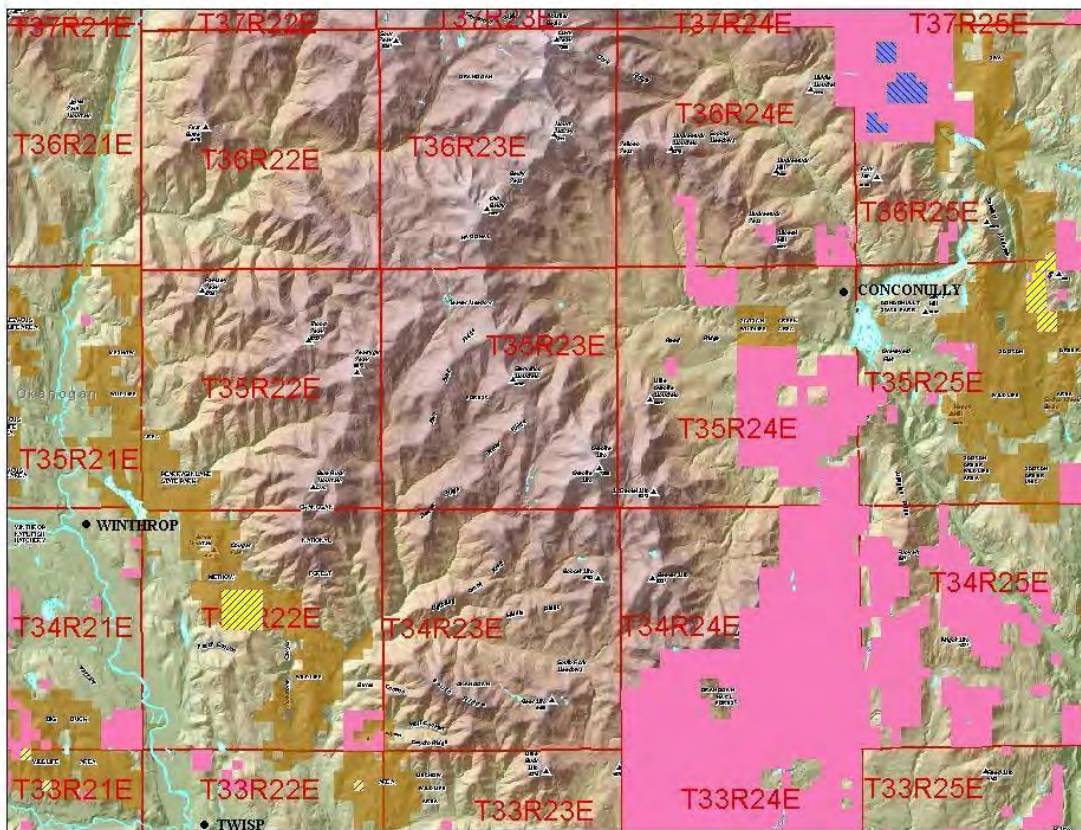

Asotin County

Map 1

Within Sections 8, 16 and 17, Township 9 North, Range 44 East, W.M.,
Within Section 36, Township 7 North, Range 45 East, W.M.,
Within Section 16, Township 9 North, Range 45 East, W.M., and
Within Section 36, Township 7 North, Range 46 East, W.M.,
Asotin County

WDFW PHASE 2 EXCHANGE

Kittitas County

Map 3

Within Sections 14, 15, 18, 19, 20, 21, 22, 23, 26, 29, and 35, Township 19 North, Range 16 East, W.M.,
 Within Section 6, Township 16 North, Range 18 East, W.M.,
 Within Sections 10 and 28, Township 19 North, Range 21 east, W.M.,
 Within Sections 14, 16, 22, 24, 26, 28, 34 and 36, Township 20 North, Range 21 East, W.M.,
 Within Sections 4, 10, 14, 16 and 18, Township 18 North, Range 22 East, W.M.,
 Within Sections 2, 6, 8, 12, 14, 16, 20, 30 and 32, Township 19 North, Range 22, East, W.M., and
 Within Sections 16, 18, 20, 28, 30, 34 and 36, Township 20 North, Range 22 East, W.M.,
 Kittitas County

STATE OF WASHINGTON
DEPARTMENT OF NATURAL RESOURCES
BOARD OF NATURAL RESOURCES

WDFW PHASE 2 EXCHANGE

Klickitat County

Map 4

Within Section 34, Township 5 North, Range 14 East, W.M.,
Klickitat County

STATE OF WASHINGTON
DEPARTMENT OF NATURAL RESOURCES
BOARD OF NATURAL RESOURCES

WDFW PHASE 2 EXCHANGE

Okanogan County

Map 5

Within Section 3, Township 33 North, Range 21 East, W.M.,
Within Section 1, Township 33 North, Range 22 East, W.M.,
Within Section 16, Township 34 North, Range 22 east, W.M.,
Within Sections 2 and 11, Township 35 North, Range 25 East, W.M.,
Within Sections 6, 7, 8, 18 and 35, Township 36 North, Range 25 East, W.M.,
Okanogan County