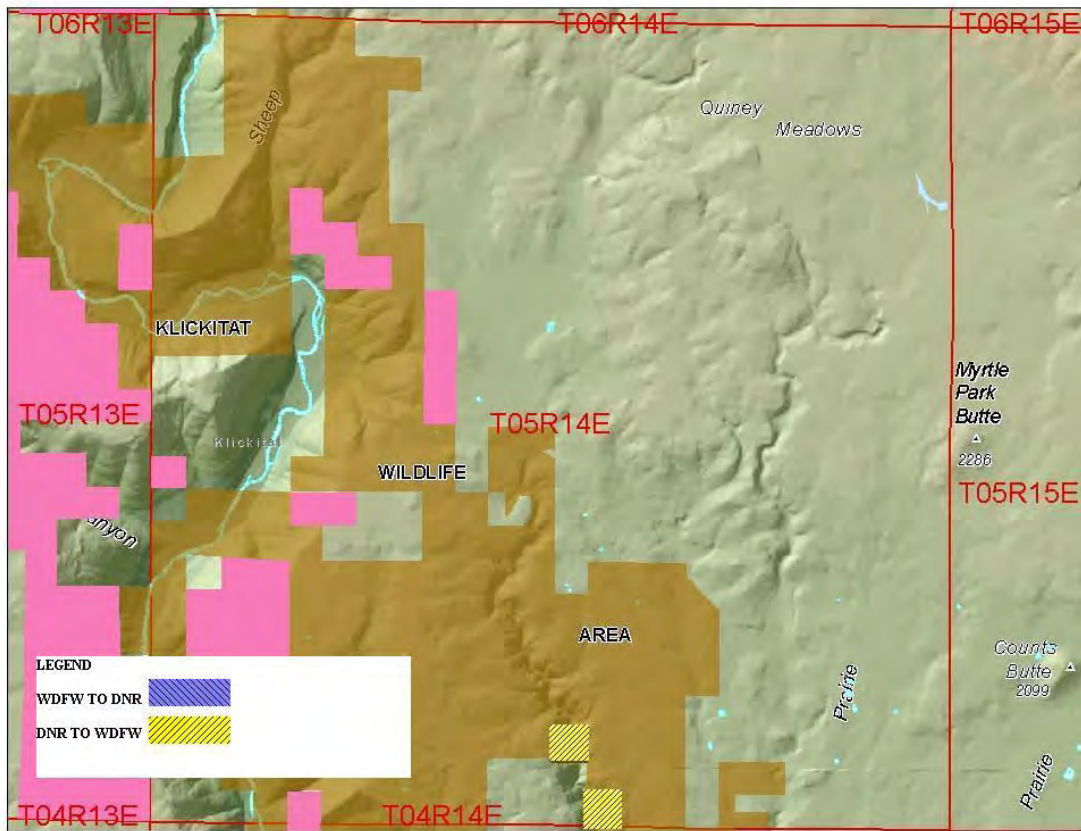

STATE OF WASHINGTON
DEPARTMENT OF NATURAL RESOURCES
BOARD OF NATURAL RESOURCES

WDFW PHASE 2 EXCHANGE

Klickitat County

Map 4

Within Section 34, Township 5 North, Range 14 East, W.M.,
Klickitat County