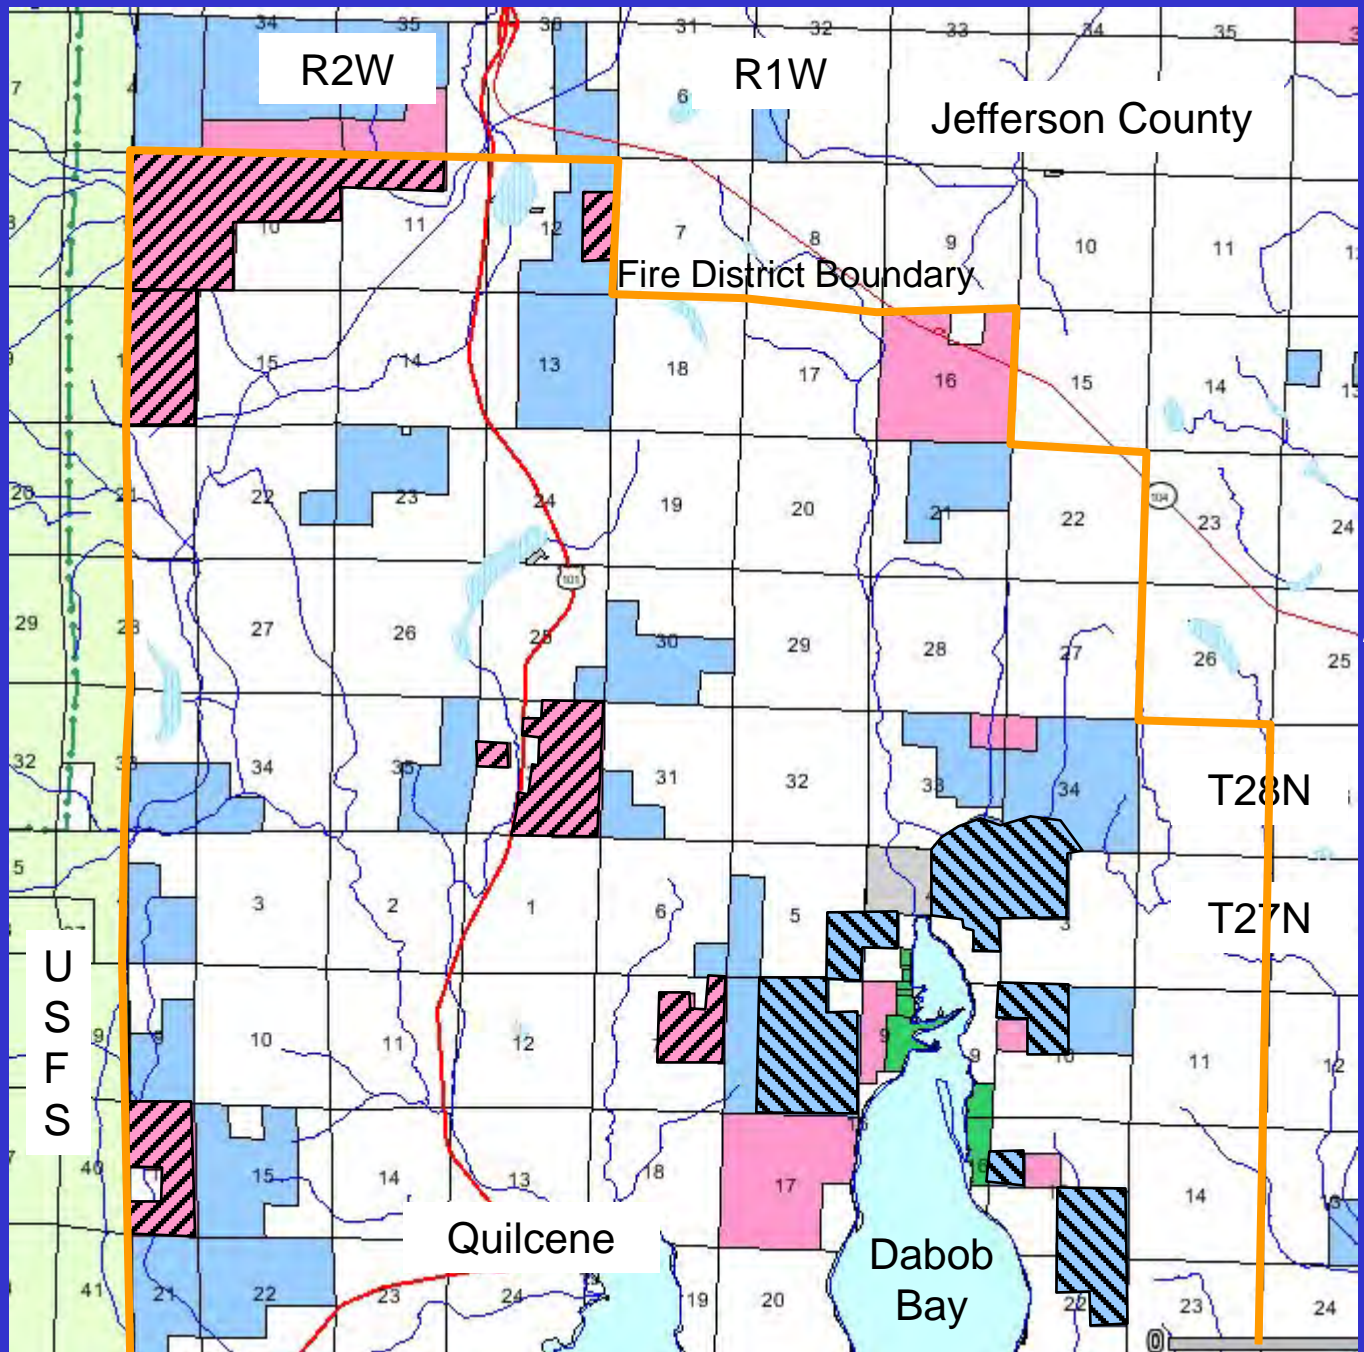

# DABOB (TARBOO) BAY POTENTIAL INTERGRANT EXCHANGE PROPERTIES

Hood Canal Bridge / 5 miles

State Forest Transfer Trust	1,490 acres	
Common School Trust	2,090 Acres	