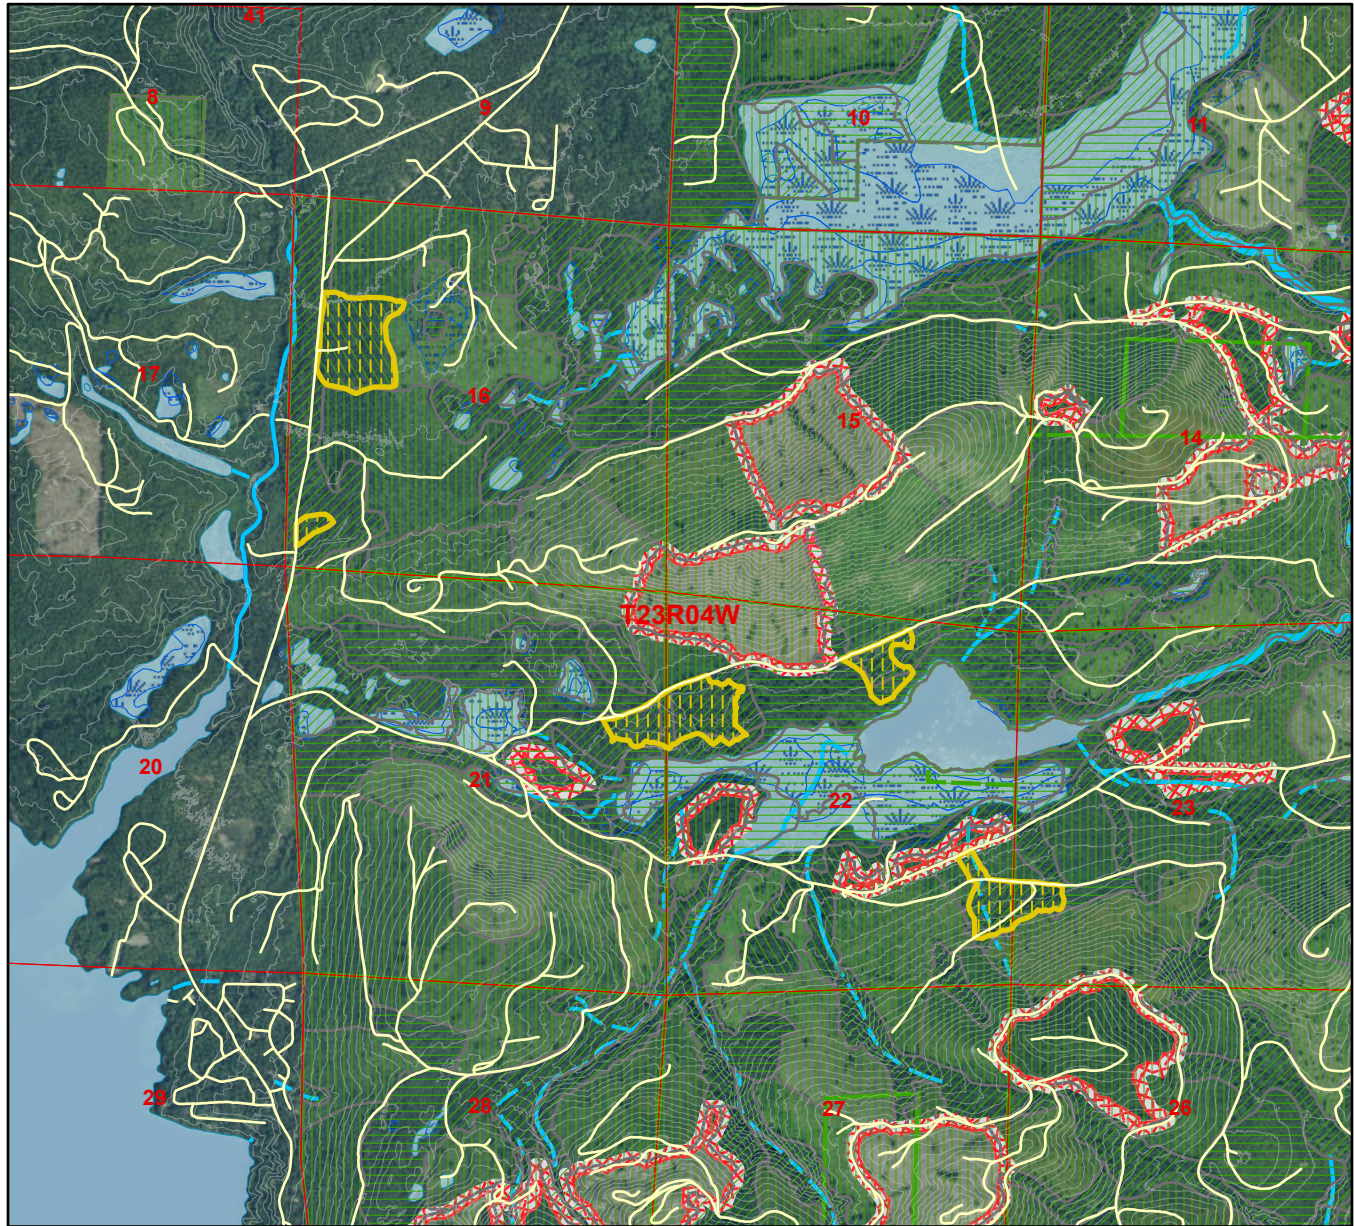

Harvest Unit Adjacency Map

Sale Name: NEXT CONTESTANT
 Sale District: HOODSPORT
 Sale Date: May, 2024
 Sale Unit(s): All (5) Units
 Sale Location: T23R04W 16, 21, 22, 23

1	6	39	38	3	2	1	6
42	40	41					
12	7	8	9	10	11	12	7
13	18	17	16	15	14	13	18
24	19	20	21	22	23	24	19
25	30	29	28	27	26	25	30
36	31	32	33	34	35	36	31
50							

This color map is produced by the Washington Department of Natural Resources (DNR), for discussion purposes only. If the copy you have is black and white, some of the information may not read correctly. Wetland locations are from the National Wetland Inventory (NWI) database. They are incomplete and may need field verification. The source data for this map is stored on the DNR's Geographic Information System. Although the DNR makes every reasonable effort to keep such data current, it cannot and does not accept liability for any errors or omissions. No warranty accompanies this material. Refer to the SEPA Checklist for additional detail.

- Sold Sales
- 76+ Years old
- Type 1 Streams
- 303D Listed Water
- 0 - 25 Years old
- Other/Unknown
- Type 2 Streams
- DNR-Managed Land
- 26 - 50 Years old
- Open Water
- Type 3 Streams
- DNR NAP's & NRCA's
- 51 - 75 Years old
- Wetlands (NWI)
- Type 4 Streams
- NEXT CONTESTANT

*Sold Sales represent data from last 7 years only

Map created on: 1/10/2024