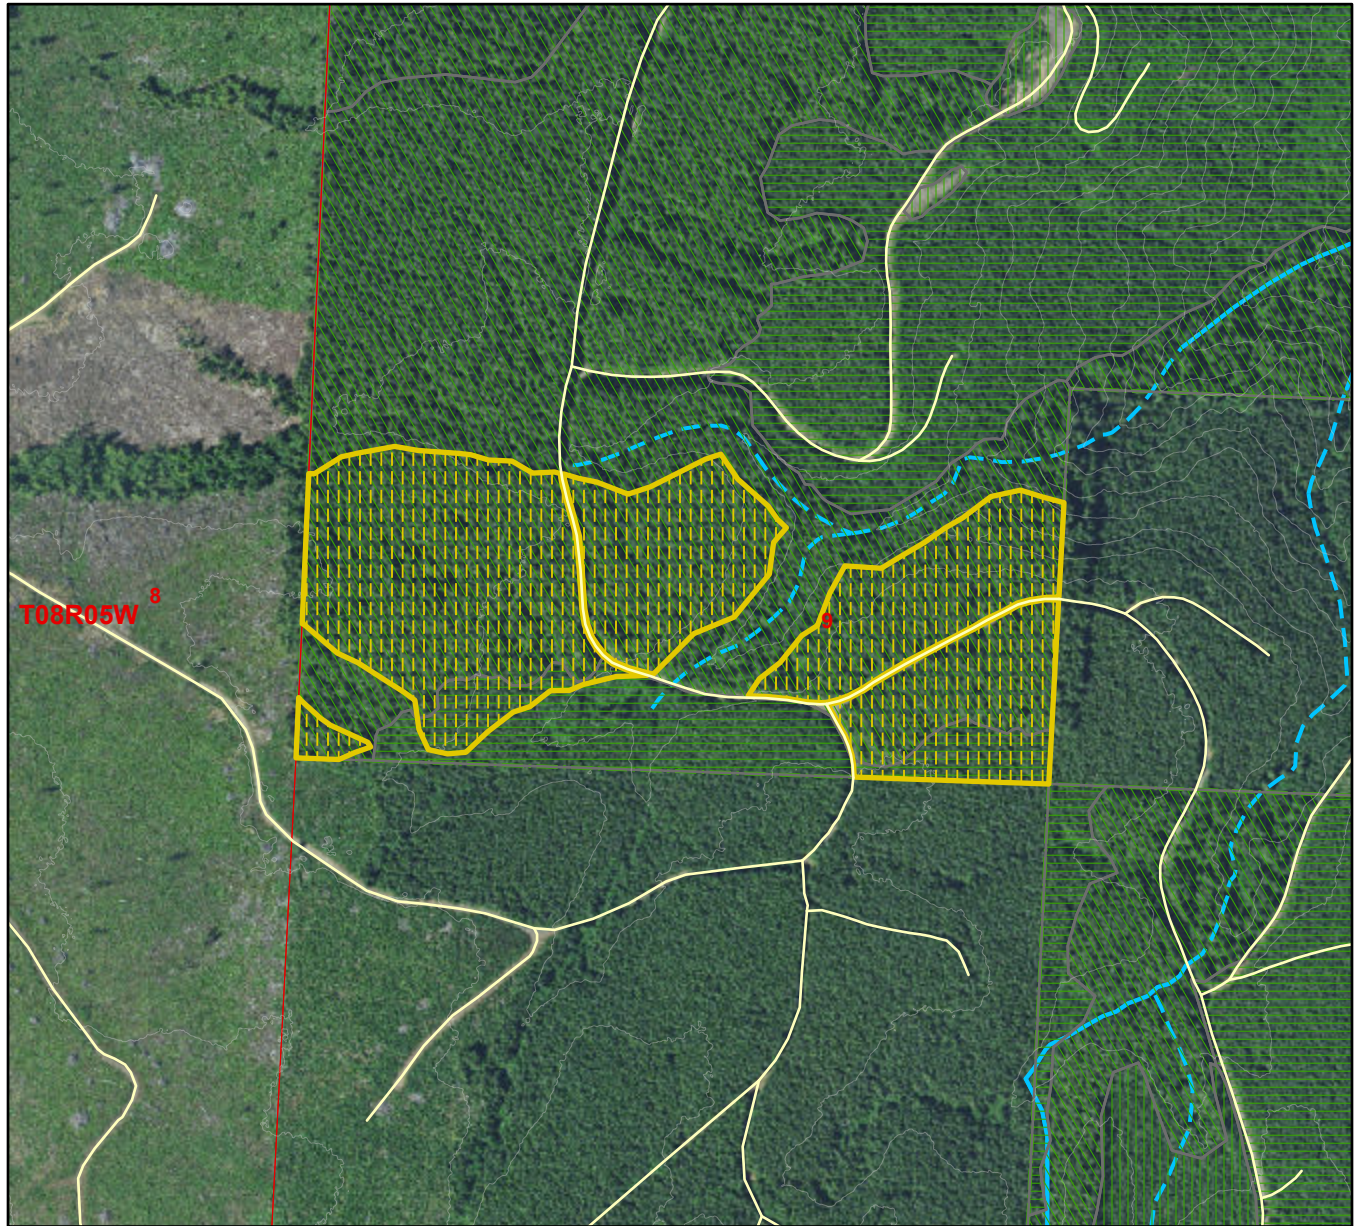

Harvest Unit Adjacency Map

Sale Name: LICKETY SPLIT SORTS
 Sale District: STELLA
 Sale Date: July, 2024
 Sale Unit(s): All (2) Units
 Sale Location: T08R05W 9

This color map is produced by the Washington Department of Natural Resources (DNR), for discussion purposes only. If the copy you have is black and white, some of the information may not read correctly. Wetland locations are from the National Wetland Inventory (NWI) database. They are incomplete and may need field verification. The source data for this map is stored on the DNR's Geographic Information System. Although the DNR makes every reasonable effort to keep such data current, it cannot and does not accept liability for any errors or omissions. No warranty accompanies this material. Refer to the SEPA Checklist for additional detail.

- | | | | |
|-------------------|----------------|----------------|---------------------|
| Sold Sales | 76+ Years old | Type 1 Streams | 303D Listed Water |
| 0 - 25 Years old | Other/Unknown | Type 2 Streams | DNR-Managed Land |
| 26 - 50 Years old | Open Water | Type 3 Streams | DNR NAP's & NRCA's |
| 51 - 75 Years old | Wetlands (NWI) | Type 4 Streams | LICKETY SPLIT SORTS |

*Sold Sales represent data from last 7 years only

Map created on: 2/26/2024