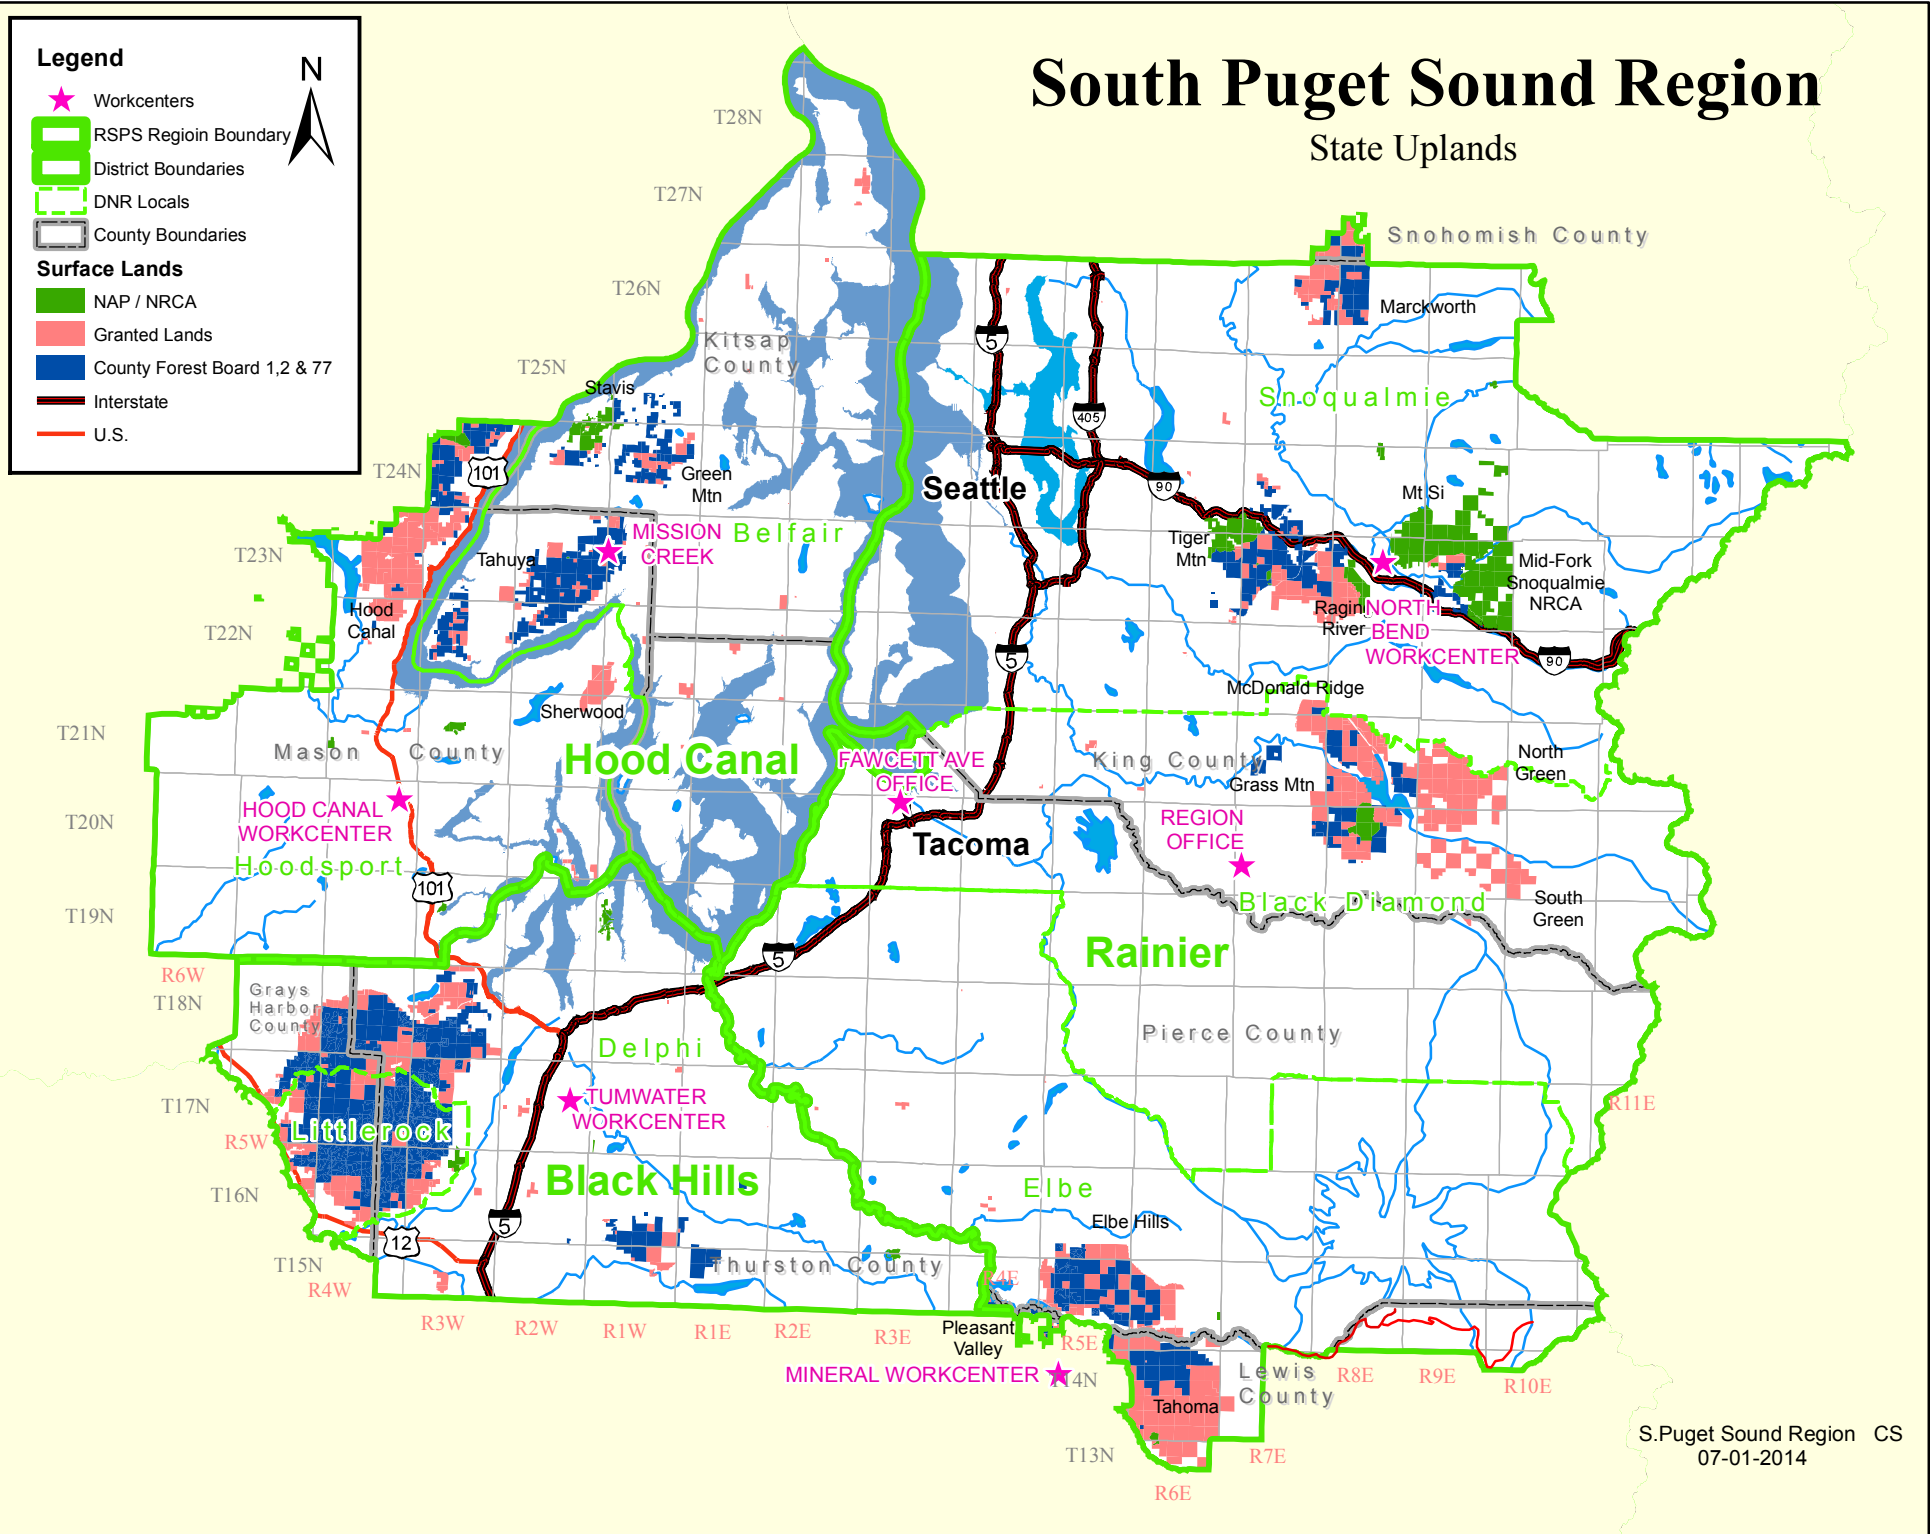

South Puget Sound Region

State Uplands

Legend

- ★ Workcenters
- ▭ RSPS Region Boundary
- ▭ District Boundaries
- ▭ DNR Locals
- ▭ County Boundaries
- Surface Lands**
- ▭ NAP / NRCA
- ▭ Granted Lands
- ▭ County Forest Board 1, 2 & 77
- ▬ Interstate
- ▬ U.S.