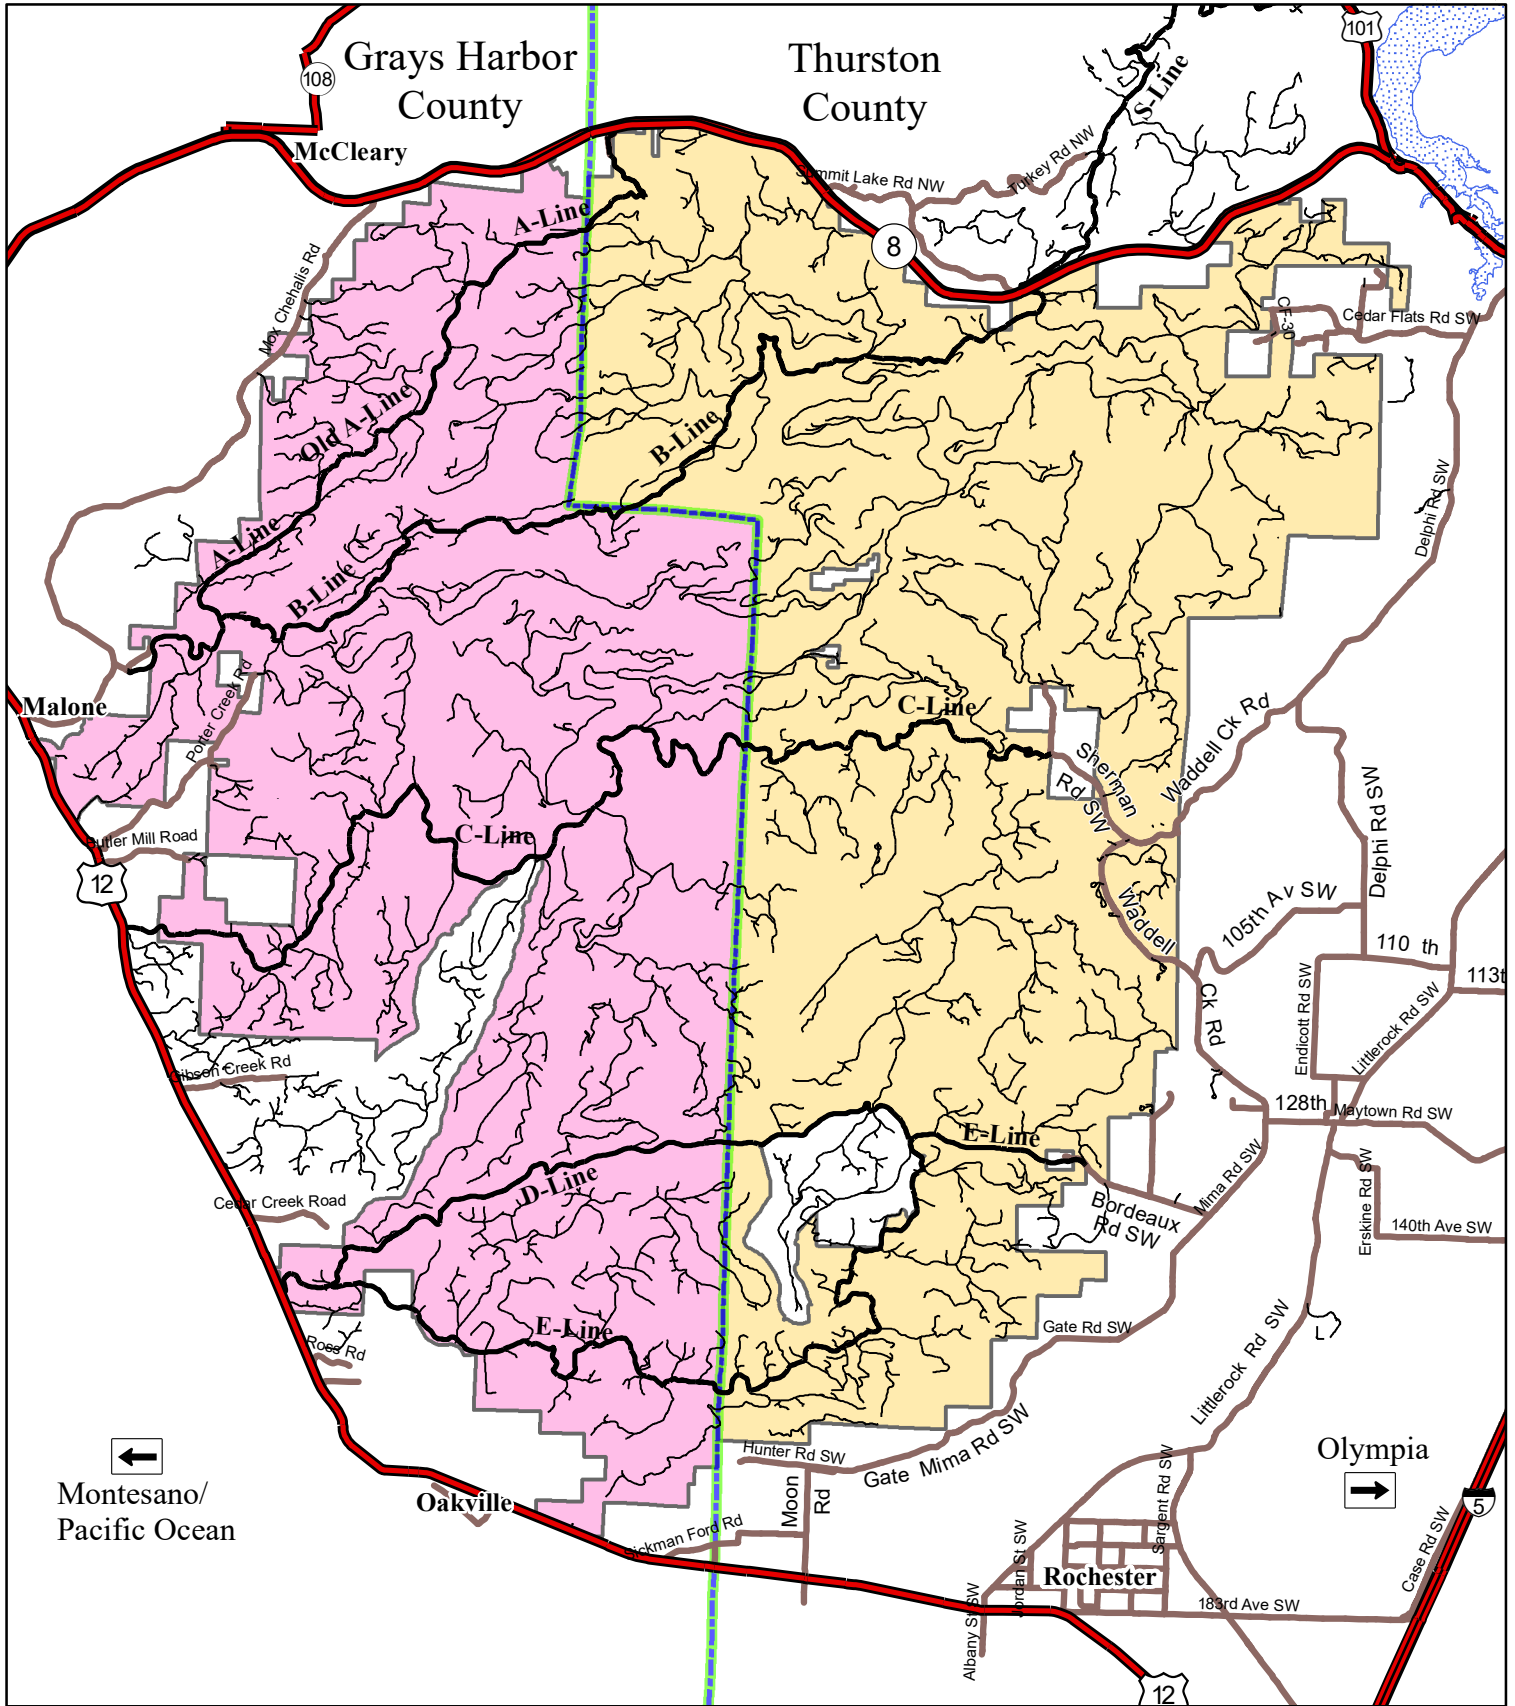

# Capitol State Forest Brush Permit Areas 2024

## Legend

- Grays Harbor County Brush Permit Area
- Thurston County Brush Permit Area
- County Boundaries
- Main Access Roads
- All-Weather Access Roads
- County Roads

**NATURAL  
RESOURCES**