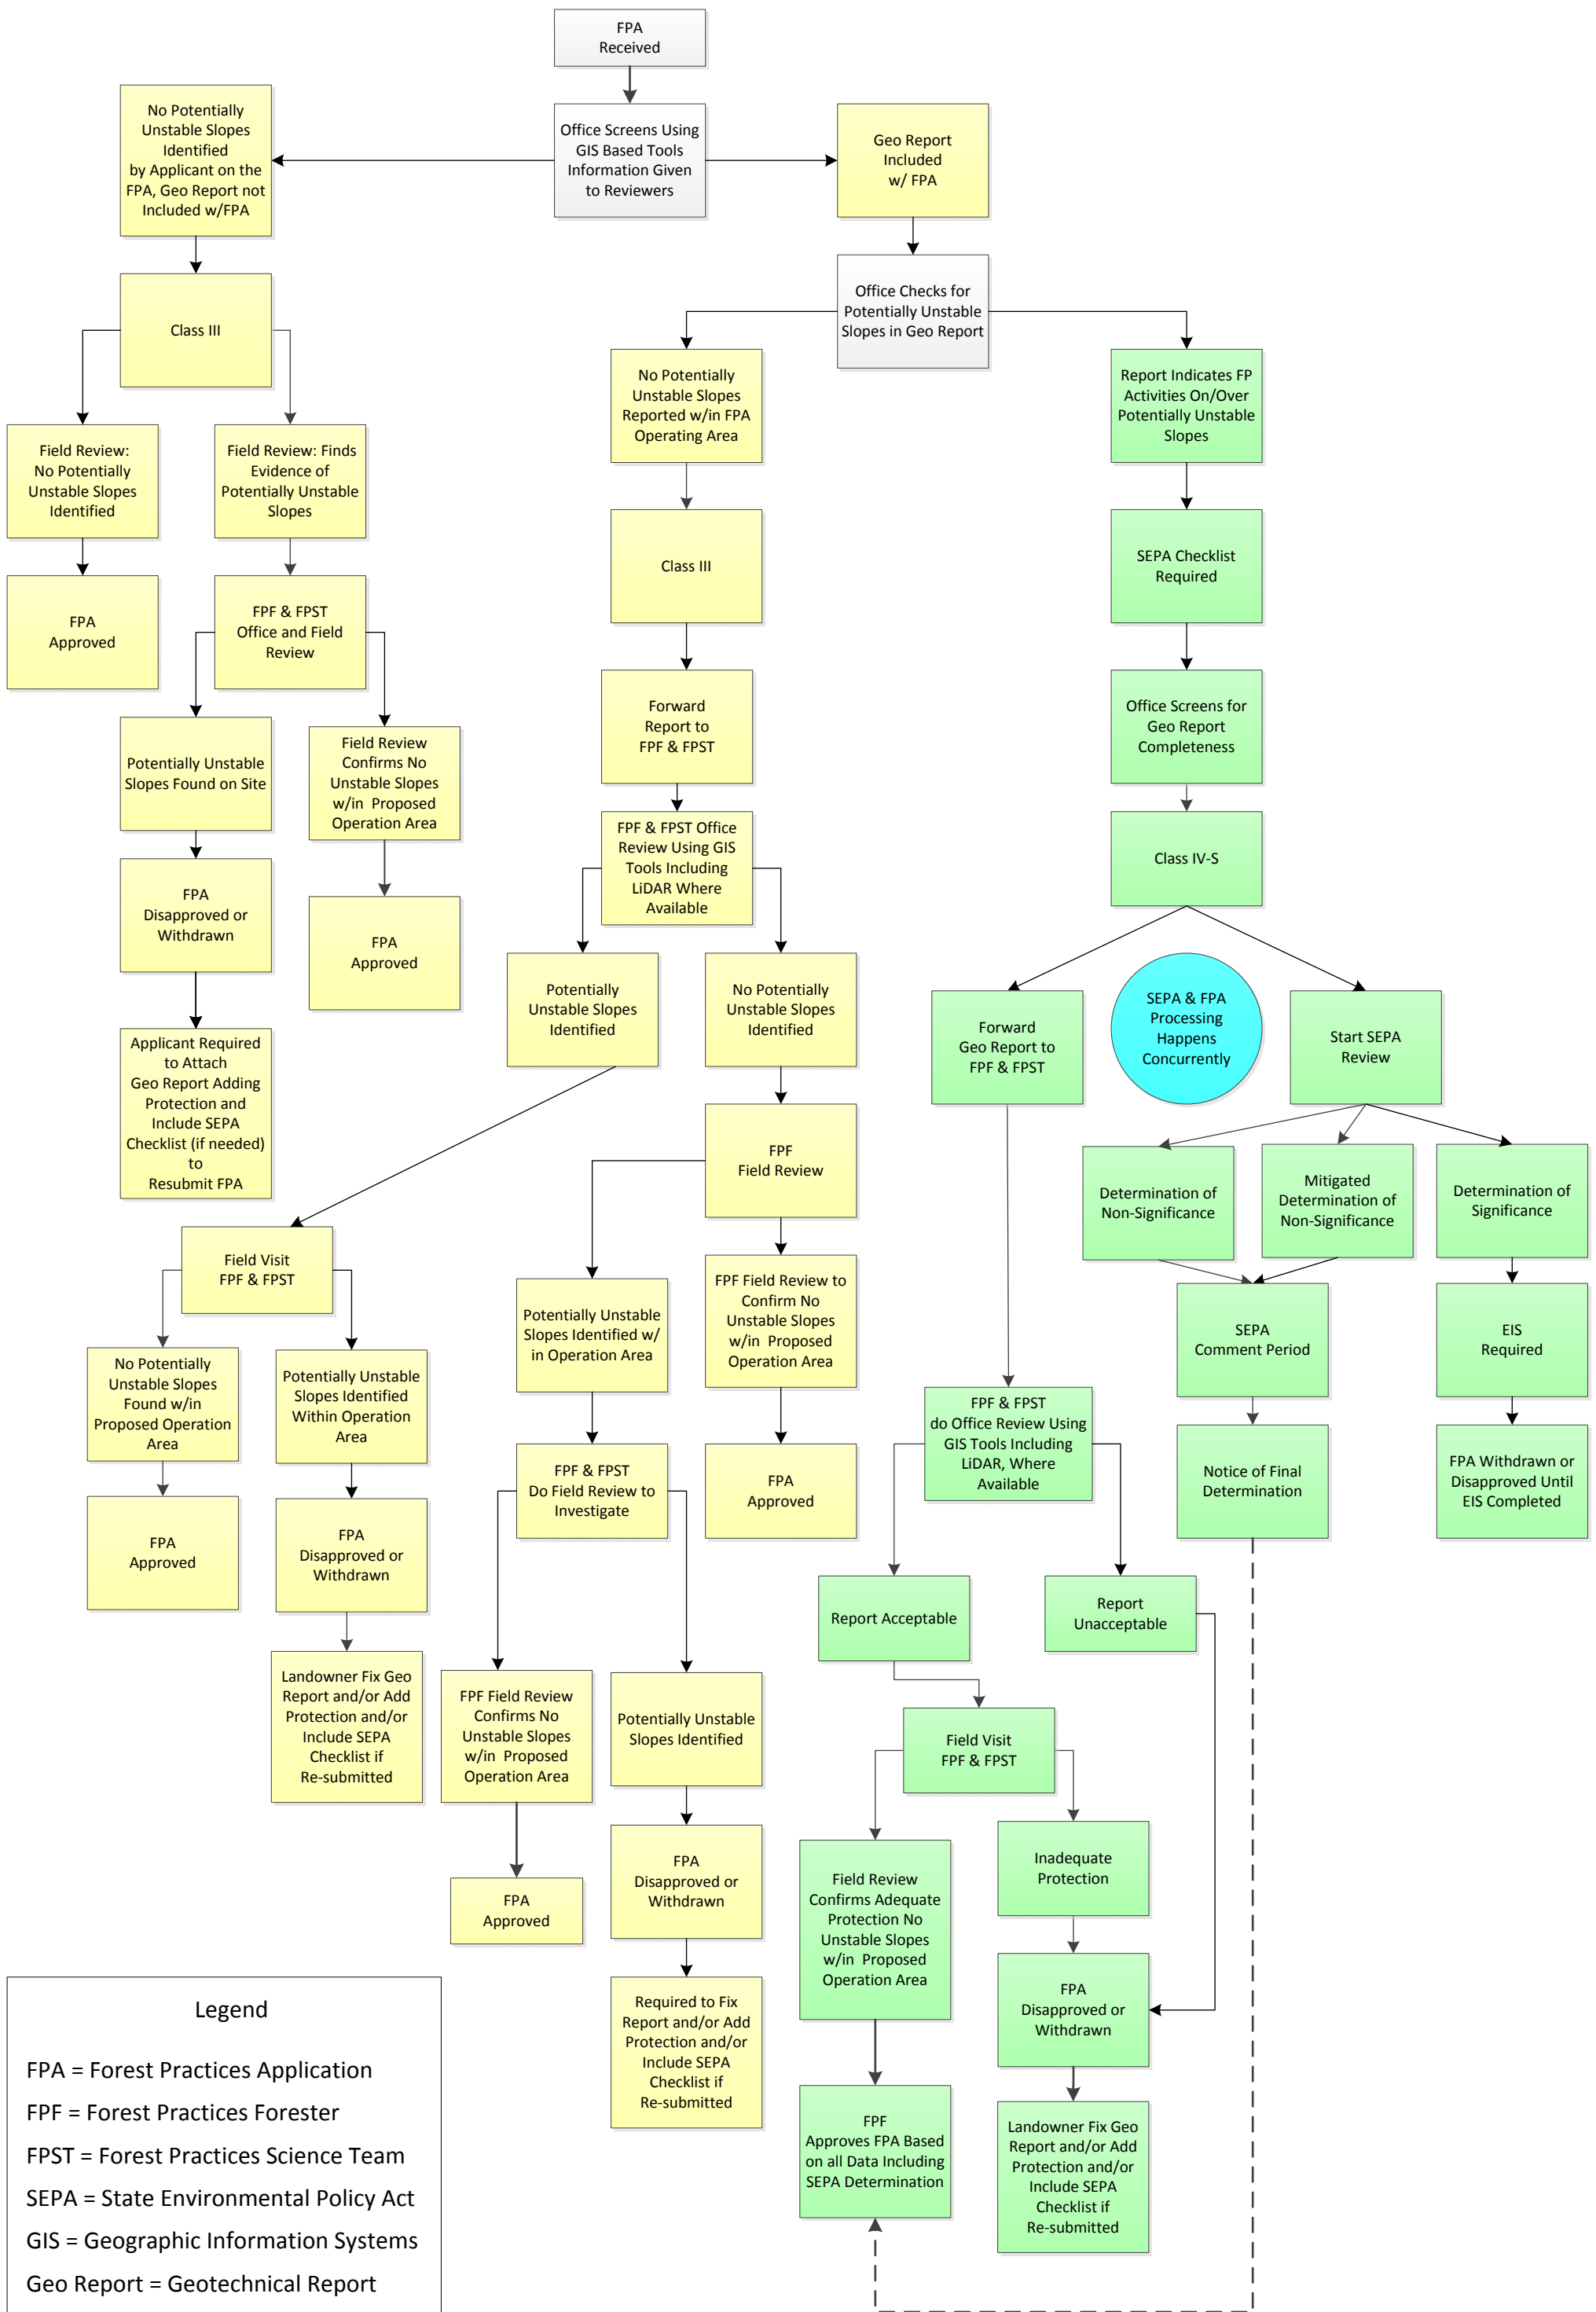

FPA Processing for the Protection of Potentially Unstable Slopes (flow chart 2)

Legend

- FPA = Forest Practices Application
- FPF = Forest Practices Forester
- FPST = Forest Practices Science Team
- SEPA = State Environmental Policy Act
- GIS = Geographic Information Systems
- Geo Report = Geotechnical Report