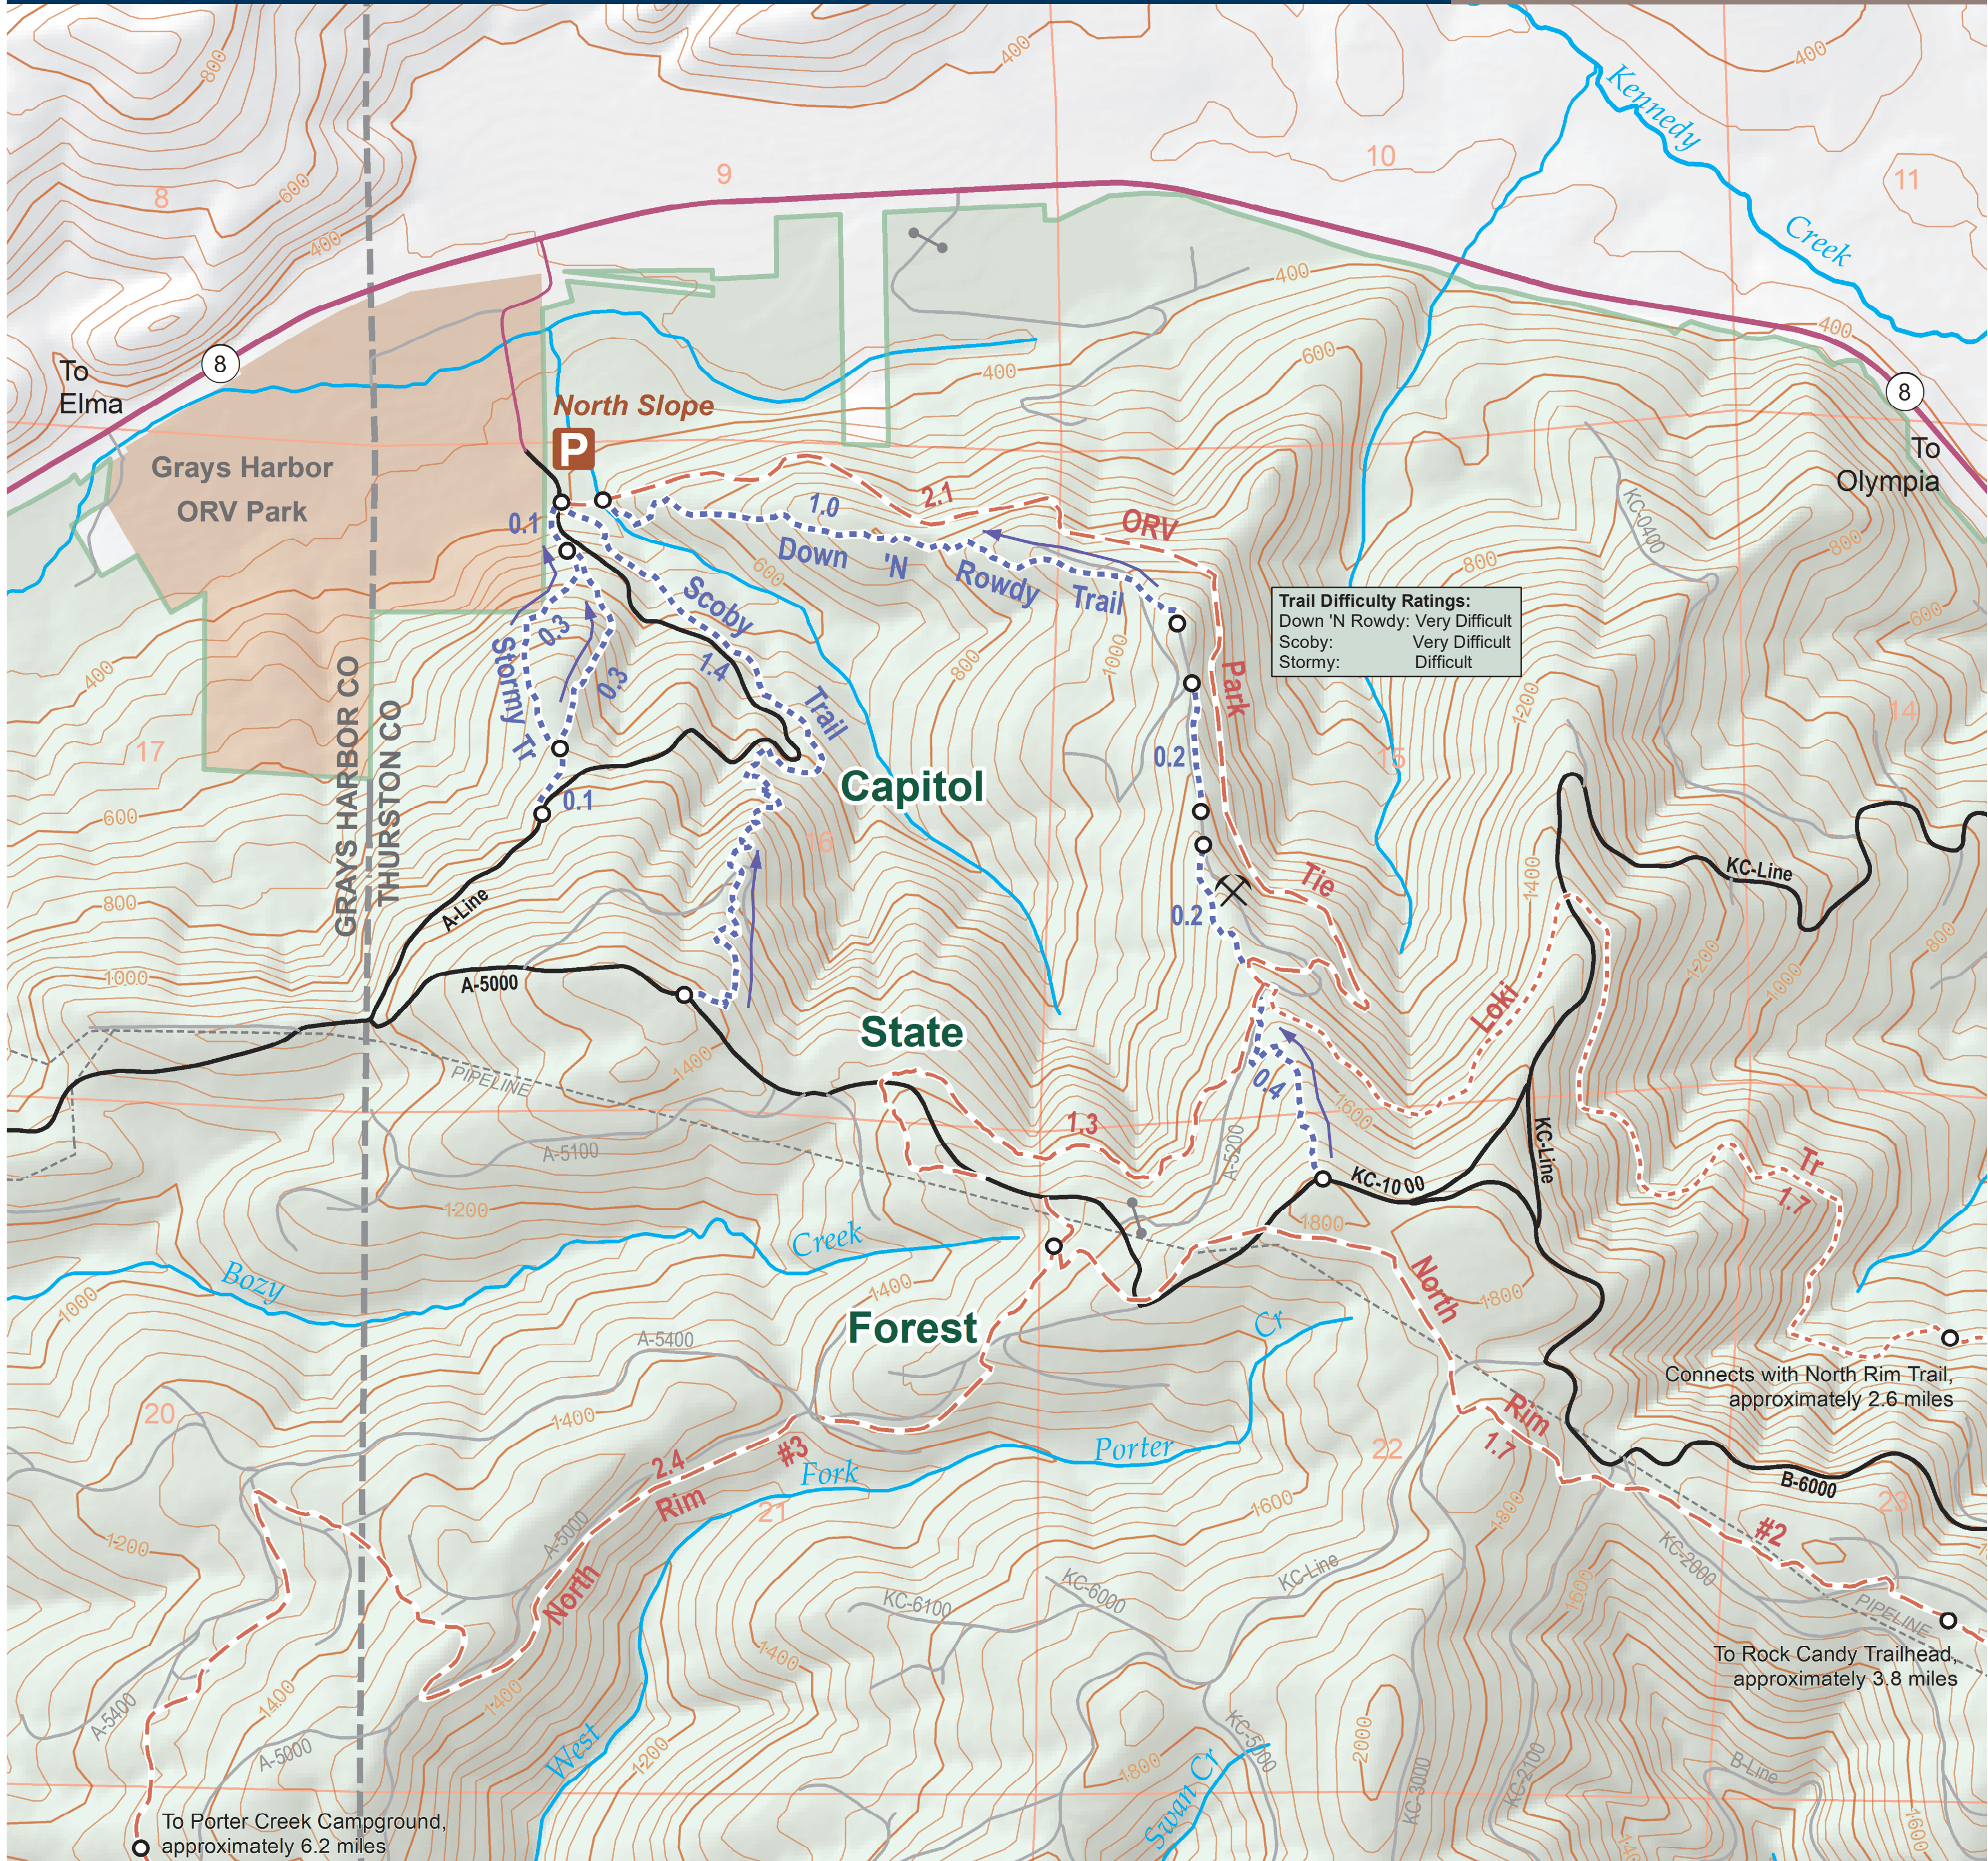

# North Slope Trail System

Capitol  
State  
Forest

**Trail Difficulty Ratings:**  
 Down 'N Rowdy: Very Difficult  
 Scoby: Very Difficult  
 Stormy: Difficult

1:10,000 Contour Interval 40 feet

- Capitol State Forest
- County Land
- Mountain Bike Only
- ATV / Motorcycle
- Motorcycle / Mountain Bike
- 0.3 Trail Mileage
- Primary Forest Road
- Secondary Forest Road
- State Highway
- County Road
- P Parking or Trailhead
- Gate
- X
 Rockpit

Note: Arrows along trails denote allowed direction of travel.

**Note to map users:** Extreme care was used during compilation of this map to ensure accuracy. However, due to changes in ownership and the need to rely on outside sources of information, the Department of Natural Resources cannot accept responsibility for errors or omissions. Therefore, there are no warranties which accompany this material.

[dnr.wa.gov/MobileMaps](http://dnr.wa.gov/MobileMaps)