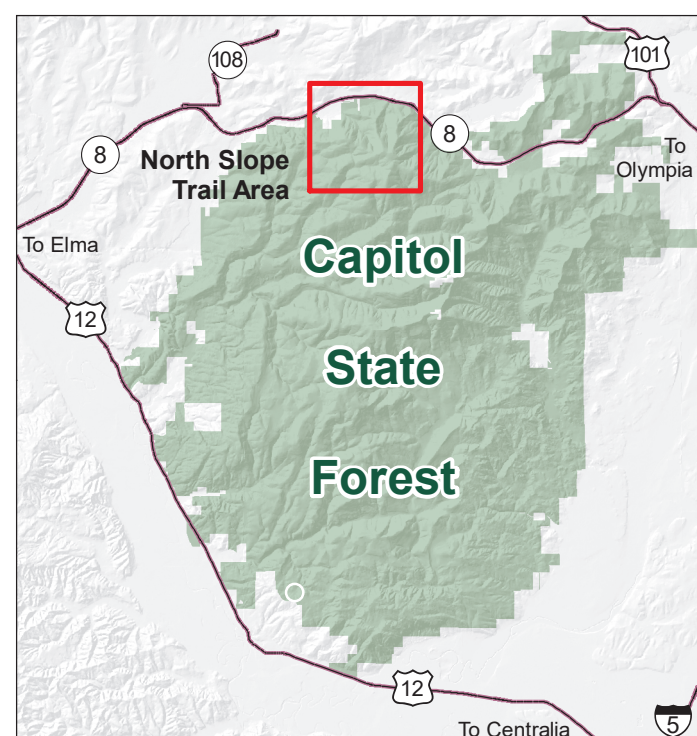

# North Slope Trail System

Capitol  
State  
Forest

**Trail Difficulty Ratings:**  
 Down 'N Rowdy: Very Difficult  
 Scoby: Very Difficult  
 Stormy: Difficult

1:10,000 Contour Interval 40 feet

- Capitol State Forest
- County Land
- Mountain Bike Only
- ATV / Motorcycle
- Motorcycle / Mountain Bike
- 0.3 Trail Mileage
- Primary Forest Road
- Secondary Forest Road
- State Highway
- County Road
- P Parking or Trailhead
- Gate
- X
 Rockpit

Note: Arrows along trails denote allowed direction of travel.

**Note to map users:** Extreme care was used during compilation of this map to ensure accuracy. However, due to changes in ownership and the need to rely on outside sources of information, the Department of Natural Resources cannot accept responsibility for errors or omissions. Therefore, there are no warranties which accompany this material.

[dnr.wa.gov/MobileMaps](http://dnr.wa.gov/MobileMaps)